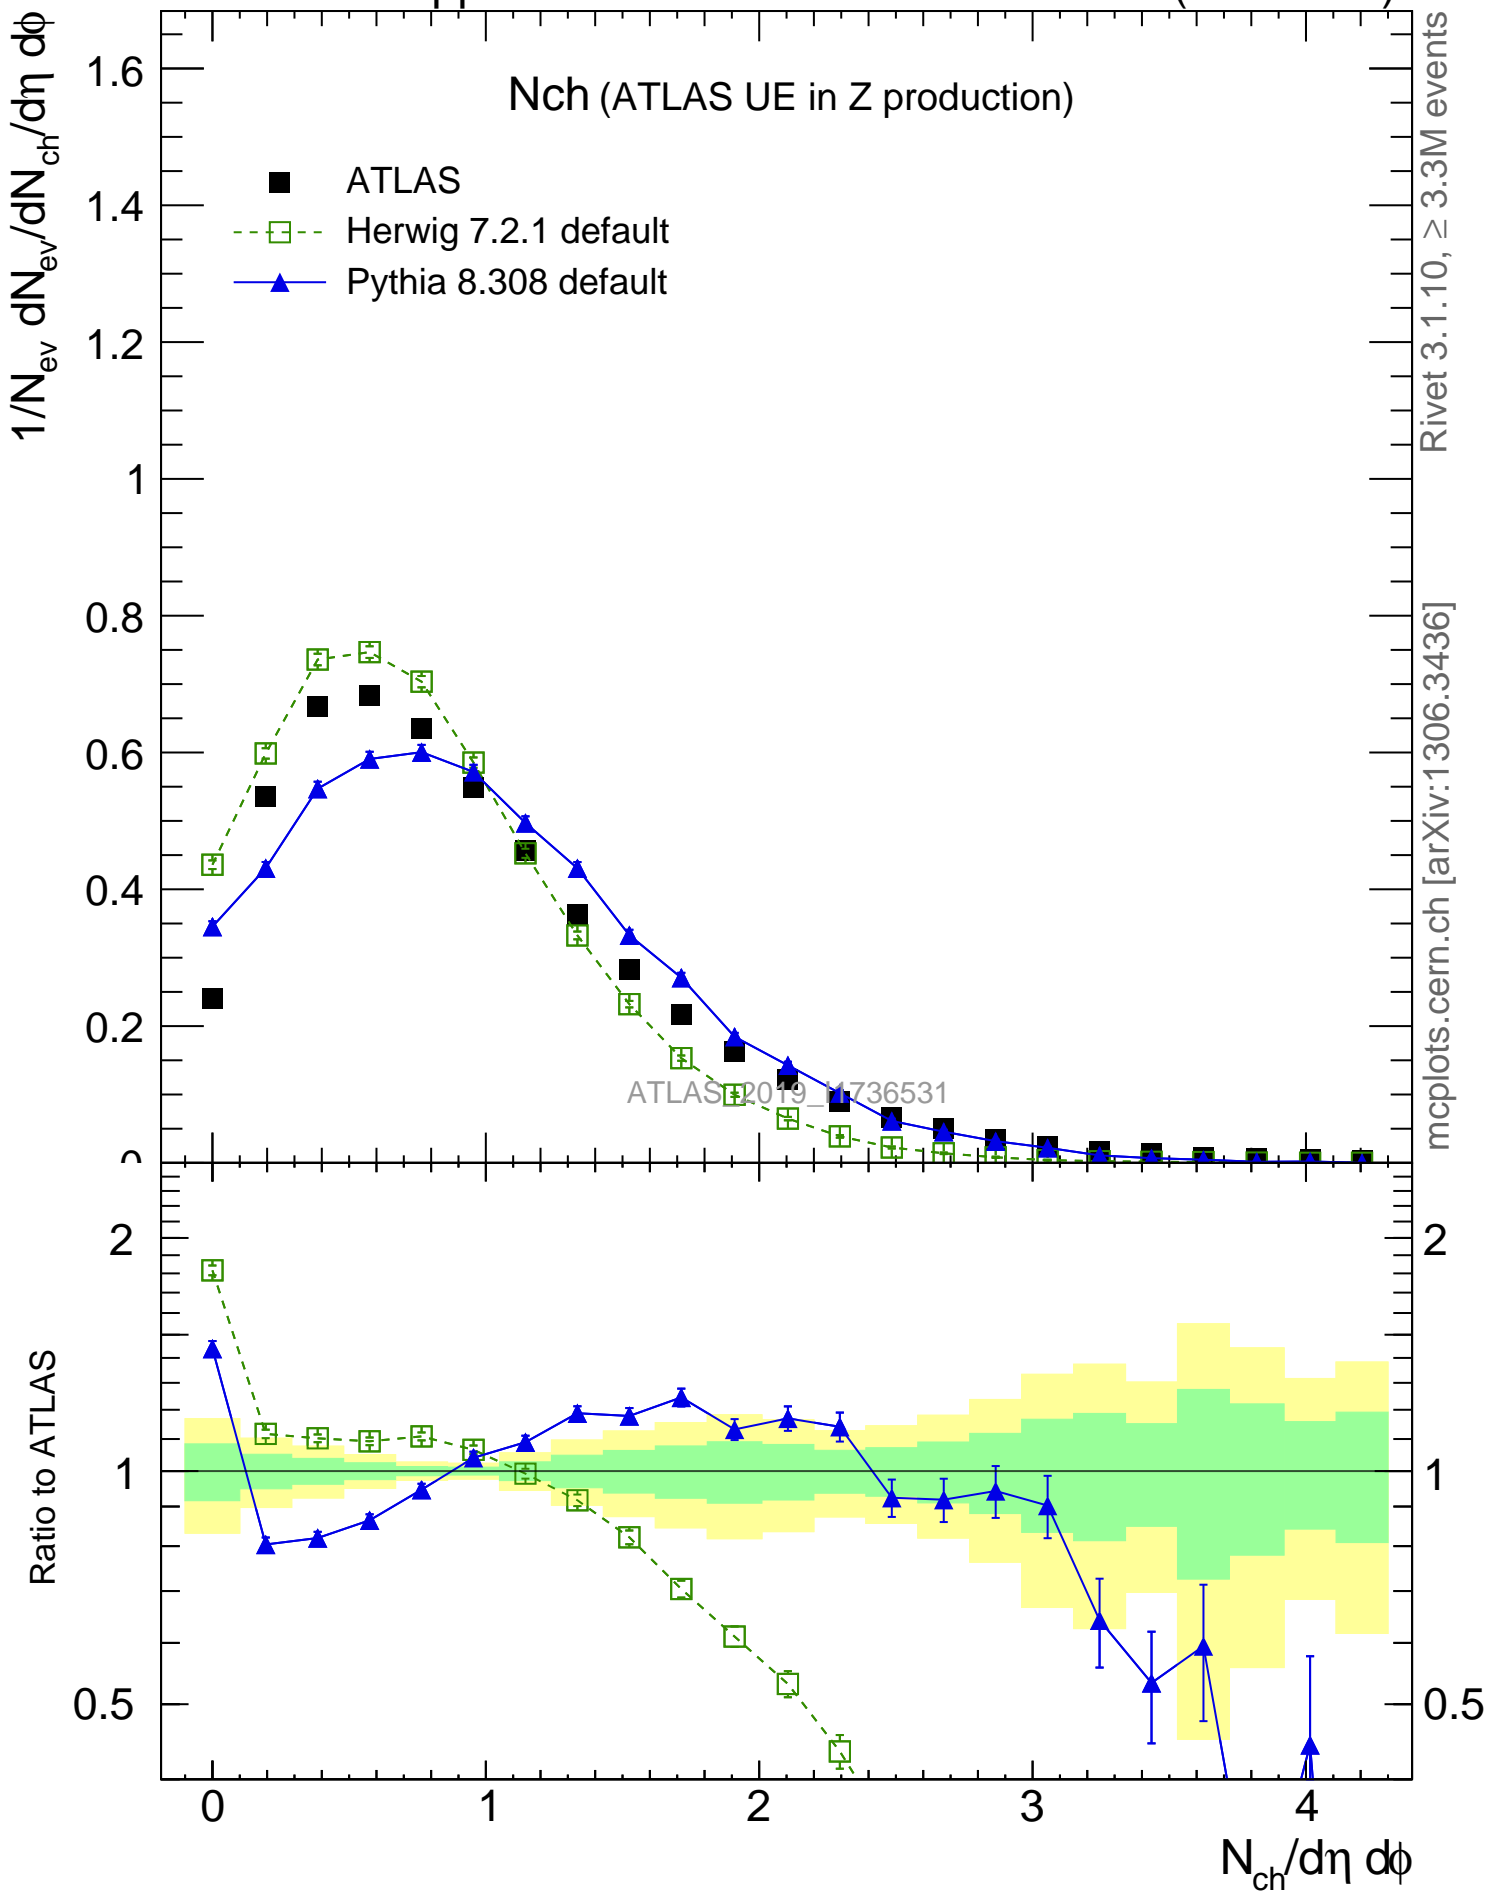

Nch (ATLAS UE in Z production)

Rivet 3.1.10, ≥ 3.3M events

mcplots.cern.ch [arXiv:1306.3436]