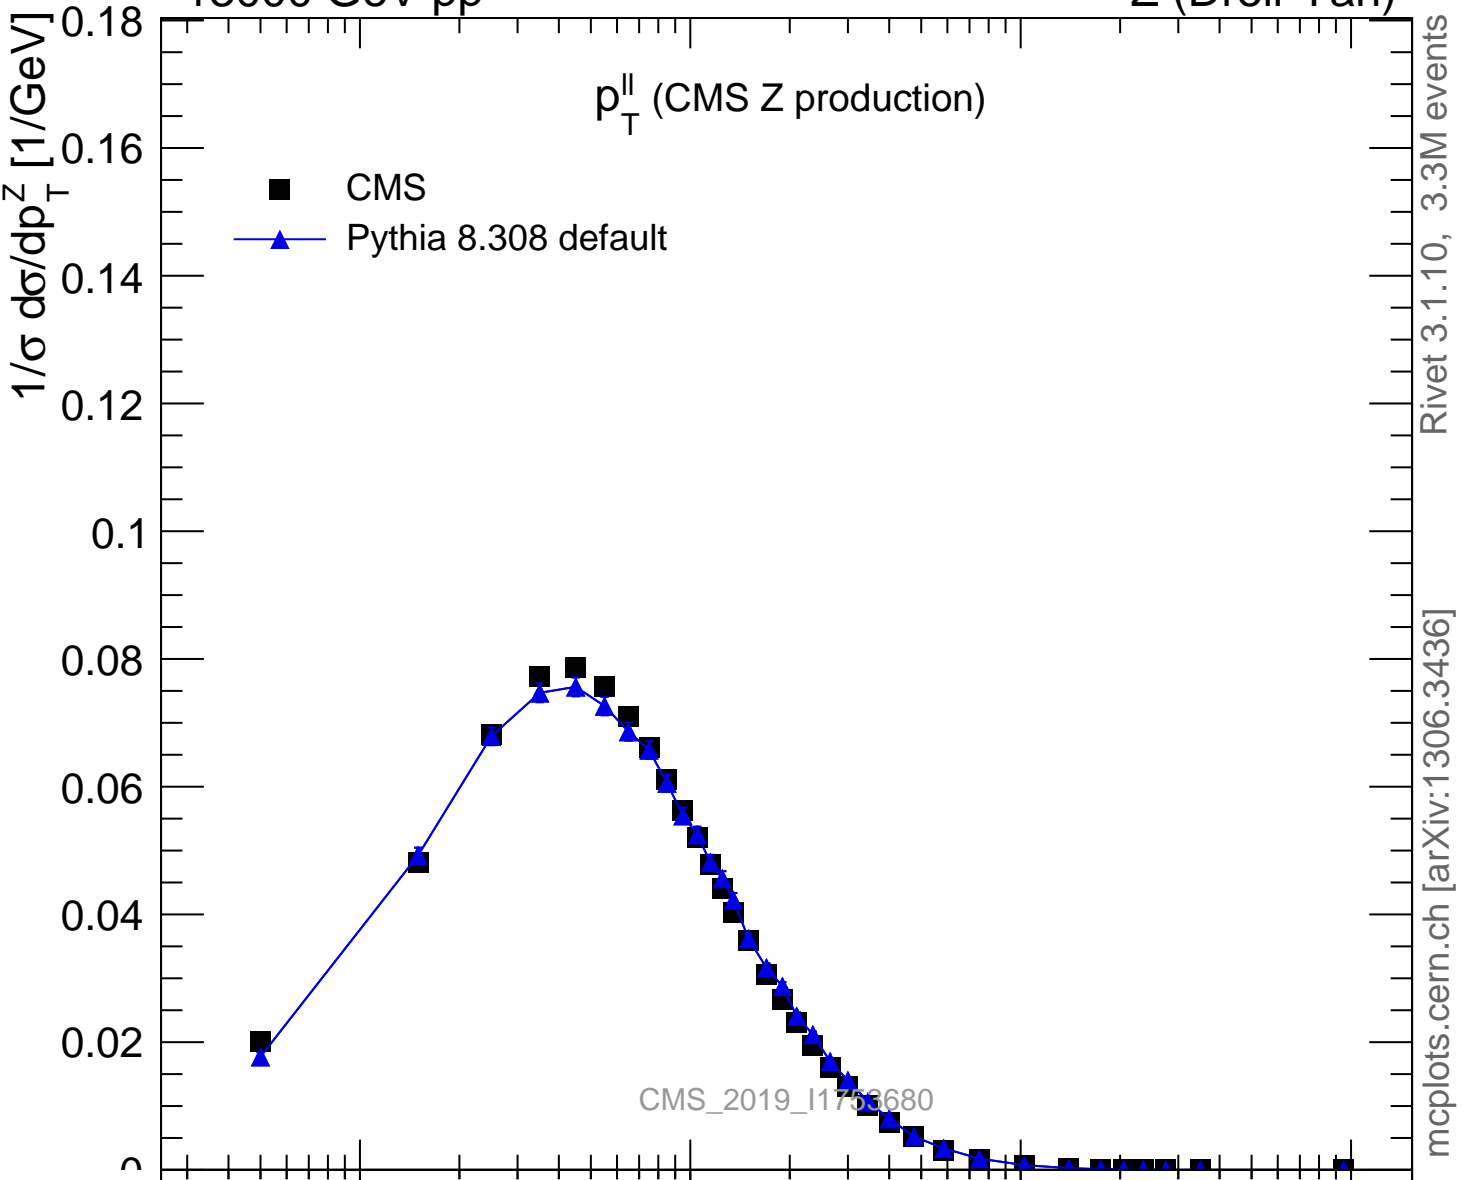

13000 GeV pp

Z (Drell-Yan)

p_{\perp}^{\parallel} (CMS Z production)

- CMS
- ▲ Pythia 8.308 default

Ratio to CMS

Rivet 3.1.10, 3.3M events
mcplots.cern.ch [arXiv:1306.3436]