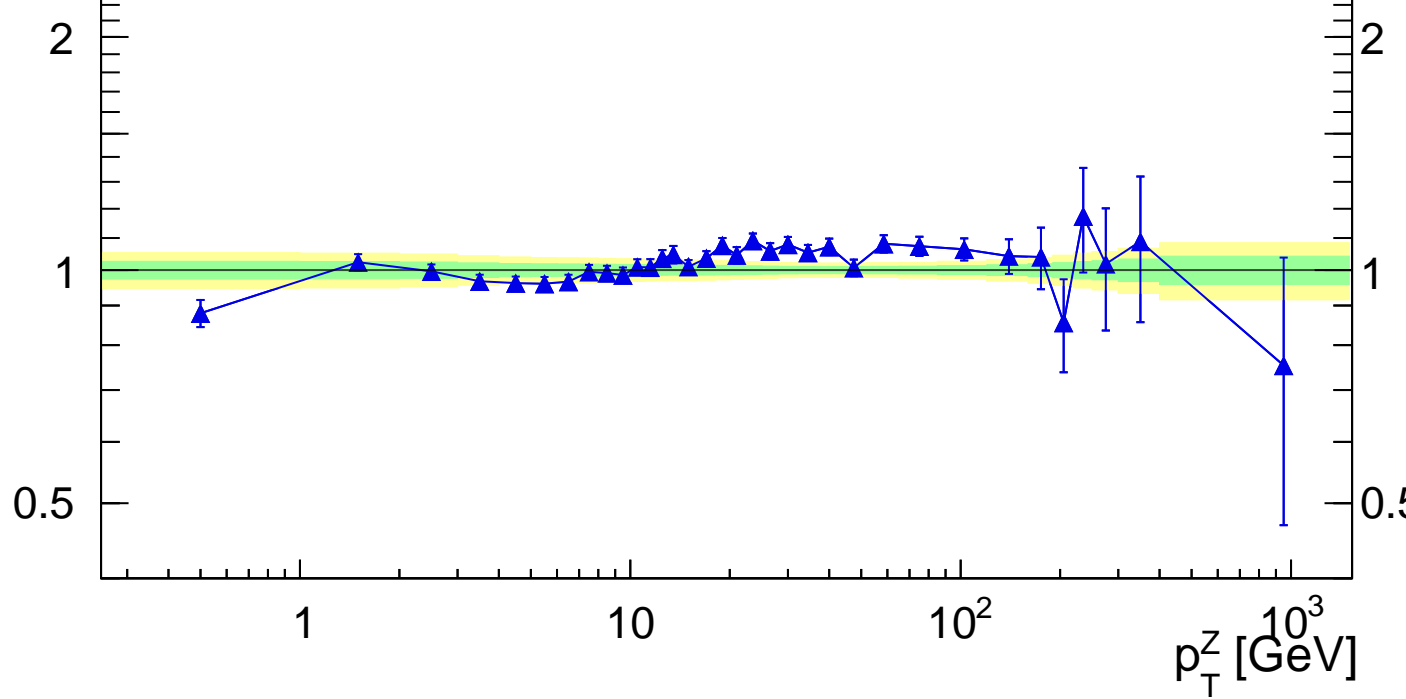

13000 GeV pp

Z (Drell-Yan)

p_{\perp}^{\parallel} (CMS Z production)

- CMS
- ▲ Pythia 8.308 default

Ratio to CMS

Rivet 3.1.10, 3.3M events
mcplots.cern.ch [arXiv:1306.3436]