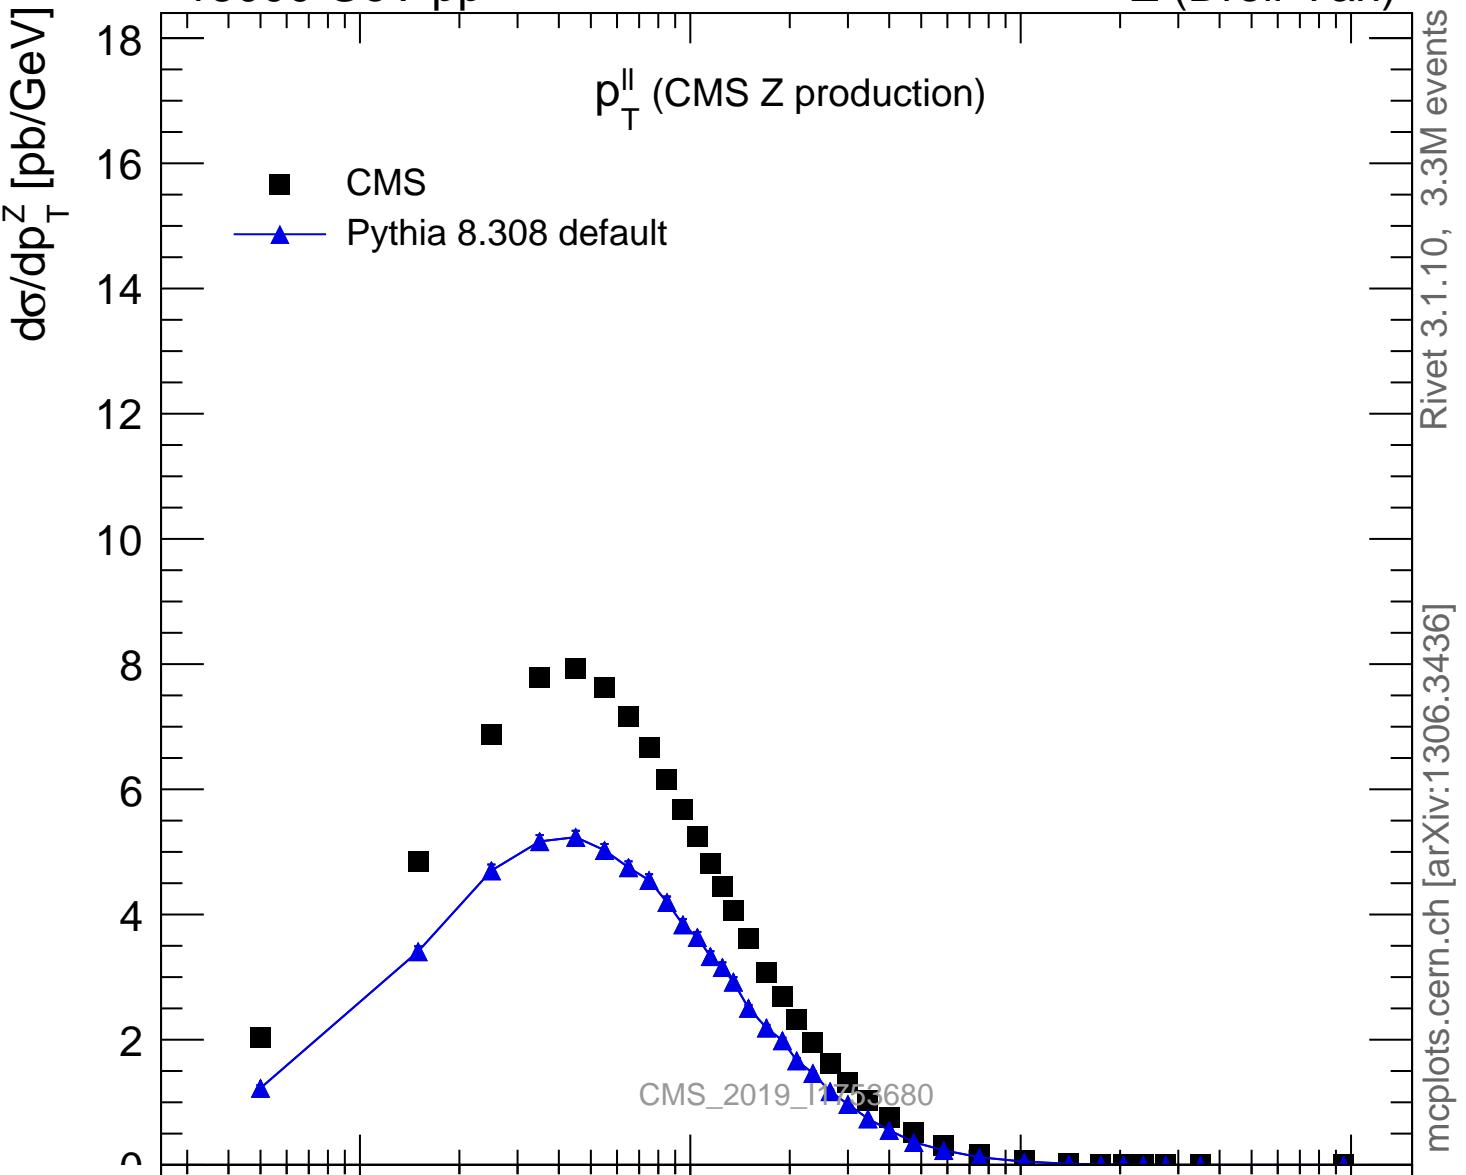

13000 GeV pp

Z (Drell-Yan)

p_{\perp}^{\parallel} (CMS Z production)

- CMS
- ▲ Pythia 8.308 default

Rivet 3.1.10, 3.3M events
mcplots.cern.ch [arXiv:1306.3436]