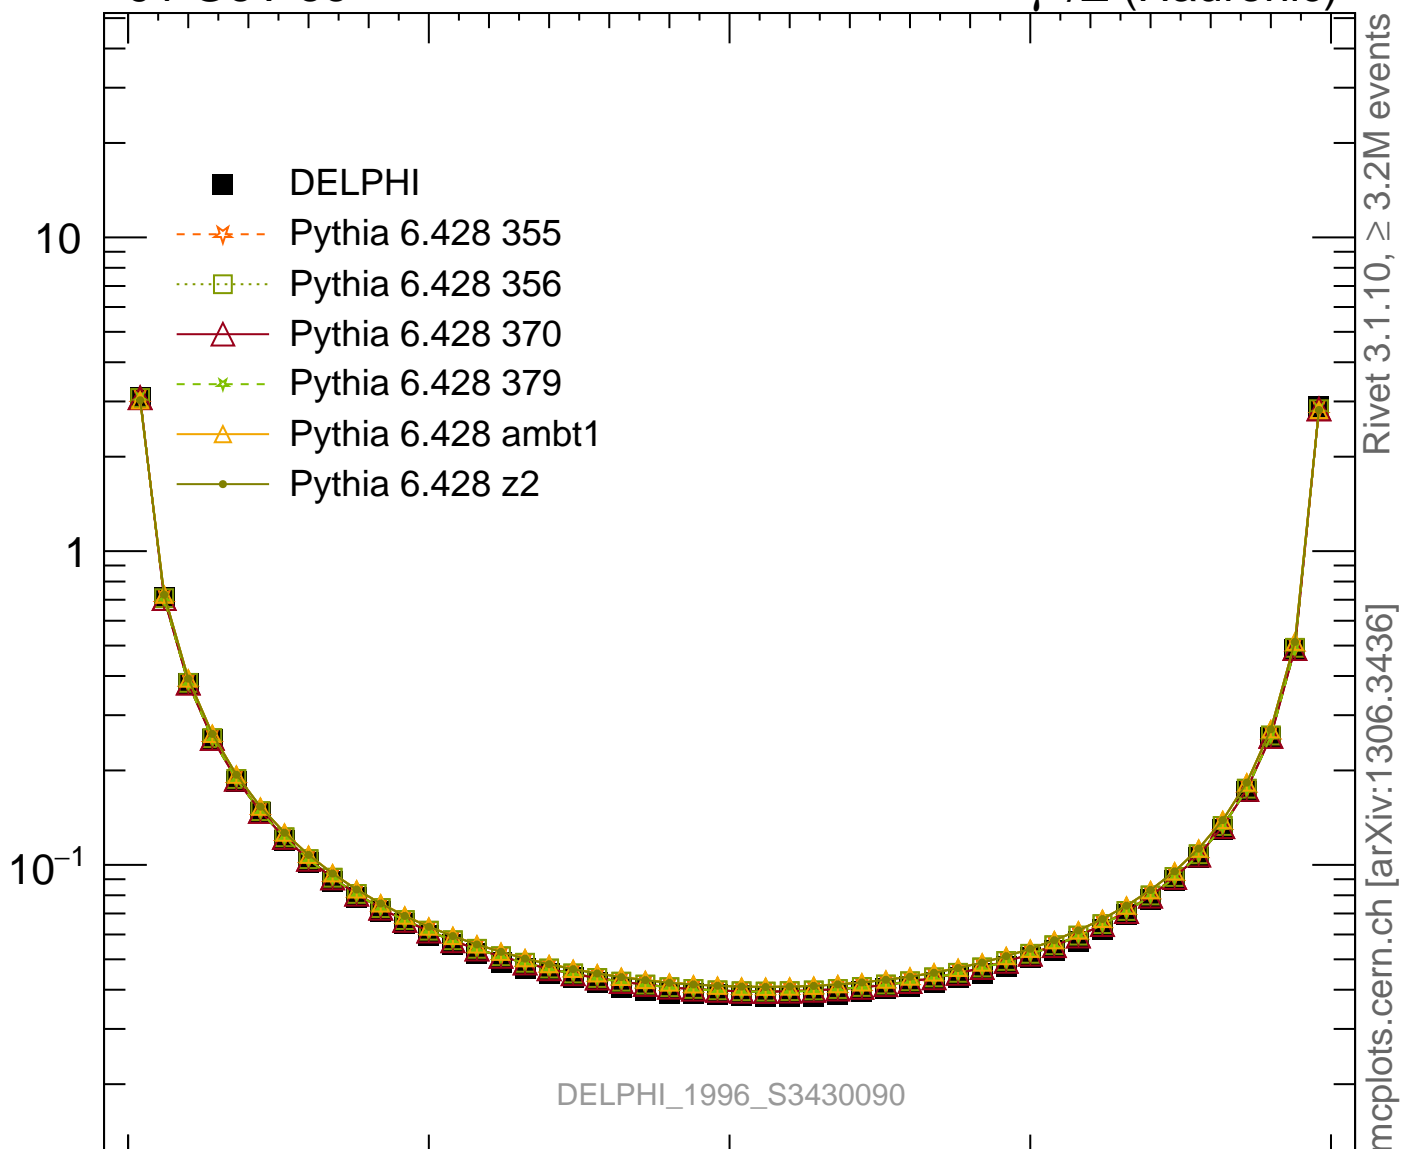

EEC

Rivet 3.1.10,  $\geq 3.2M$  events

mcplots.cern.ch [arXiv:1306.3436]

Ratio to DELPHI