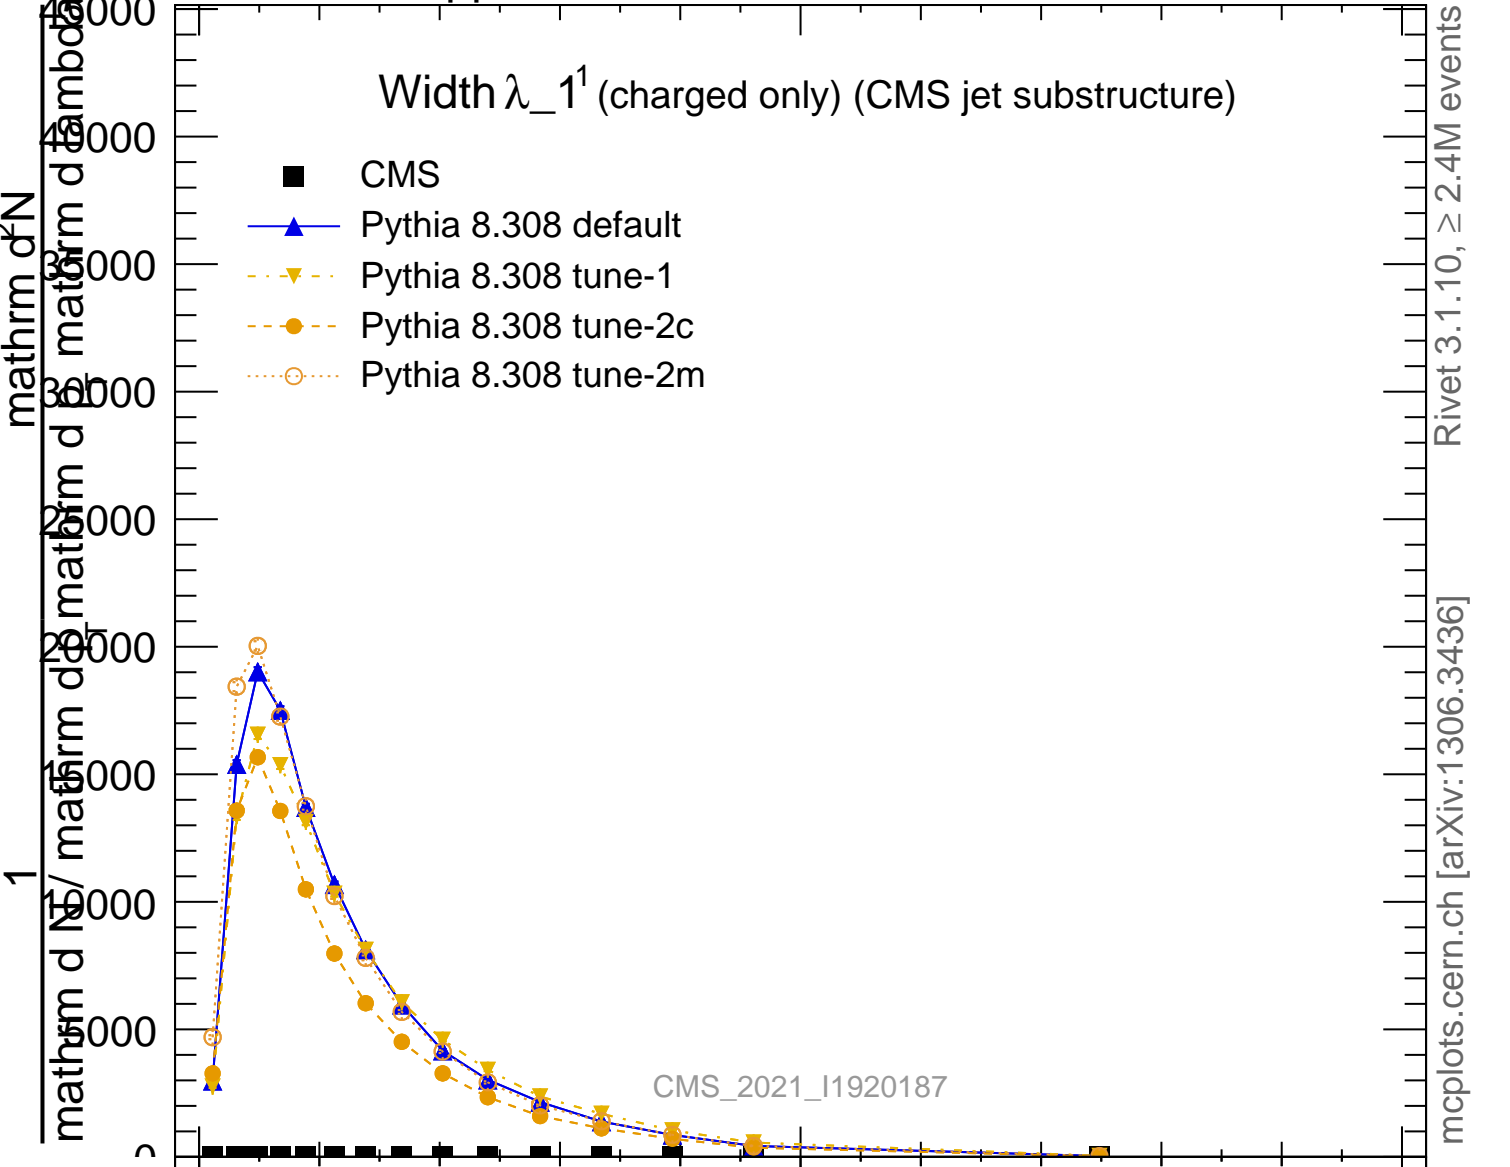

Width λ_{-1}^1 (charged only) (CMS jet substructure)

- CMS
- ▲ Pythia 8.308 default
- ▼ Pythia 8.308 tune-1
- Pythia 8.308 tune-2c
- Pythia 8.308 tune-2m

CMS_2021_I1920187

Rivet 3.1.10, ≥ 2.4M events
mcplots.cern.ch [arXiv:1306.3436]