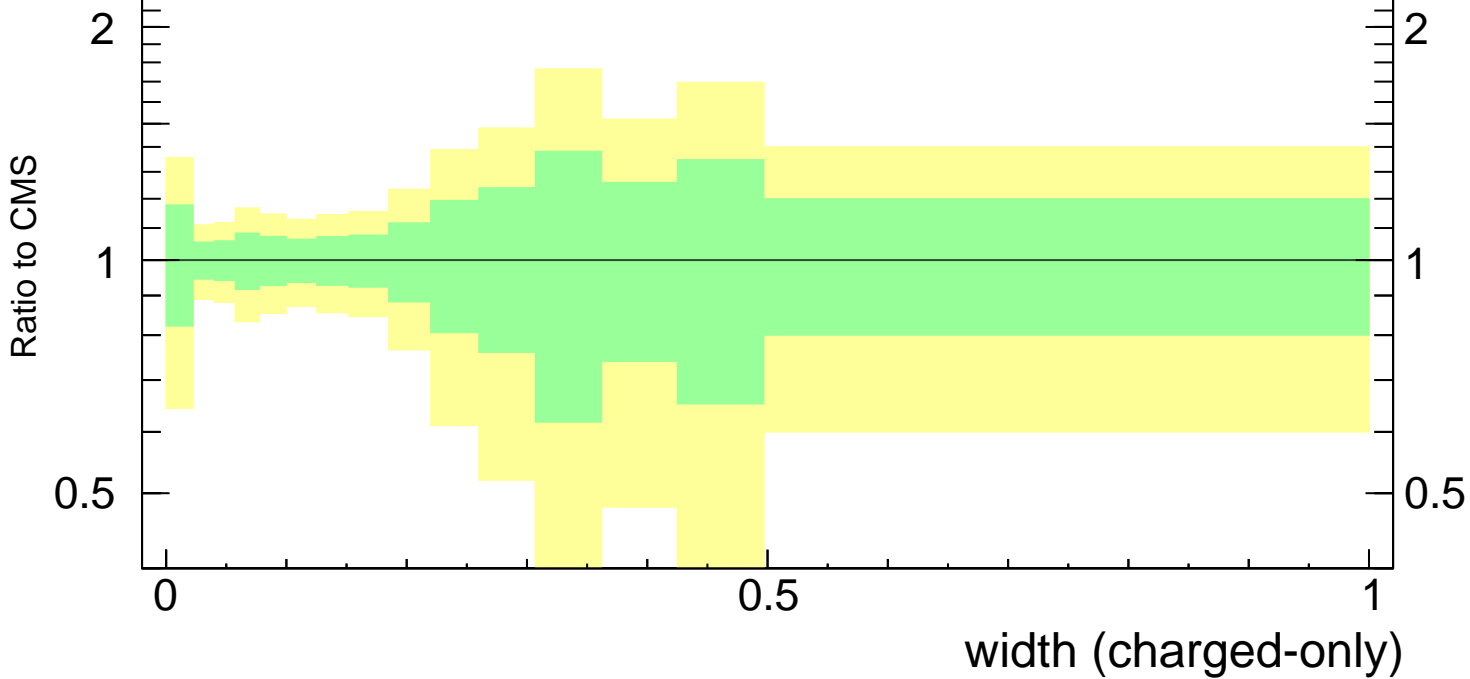

Width λ_{-1}^1 (charged only) (CMS jet substructure)

- CMS
- ▲ Pythia 8.308 default
- ▼ Pythia 8.308 tune-1
- Pythia 8.308 tune-2c
- Pythia 8.308 tune-2m

CMS_2021_I1920187

Rivet 3.1.10, ≥ 2.4M events
mcplots.cern.ch [arXiv:1306.3436]