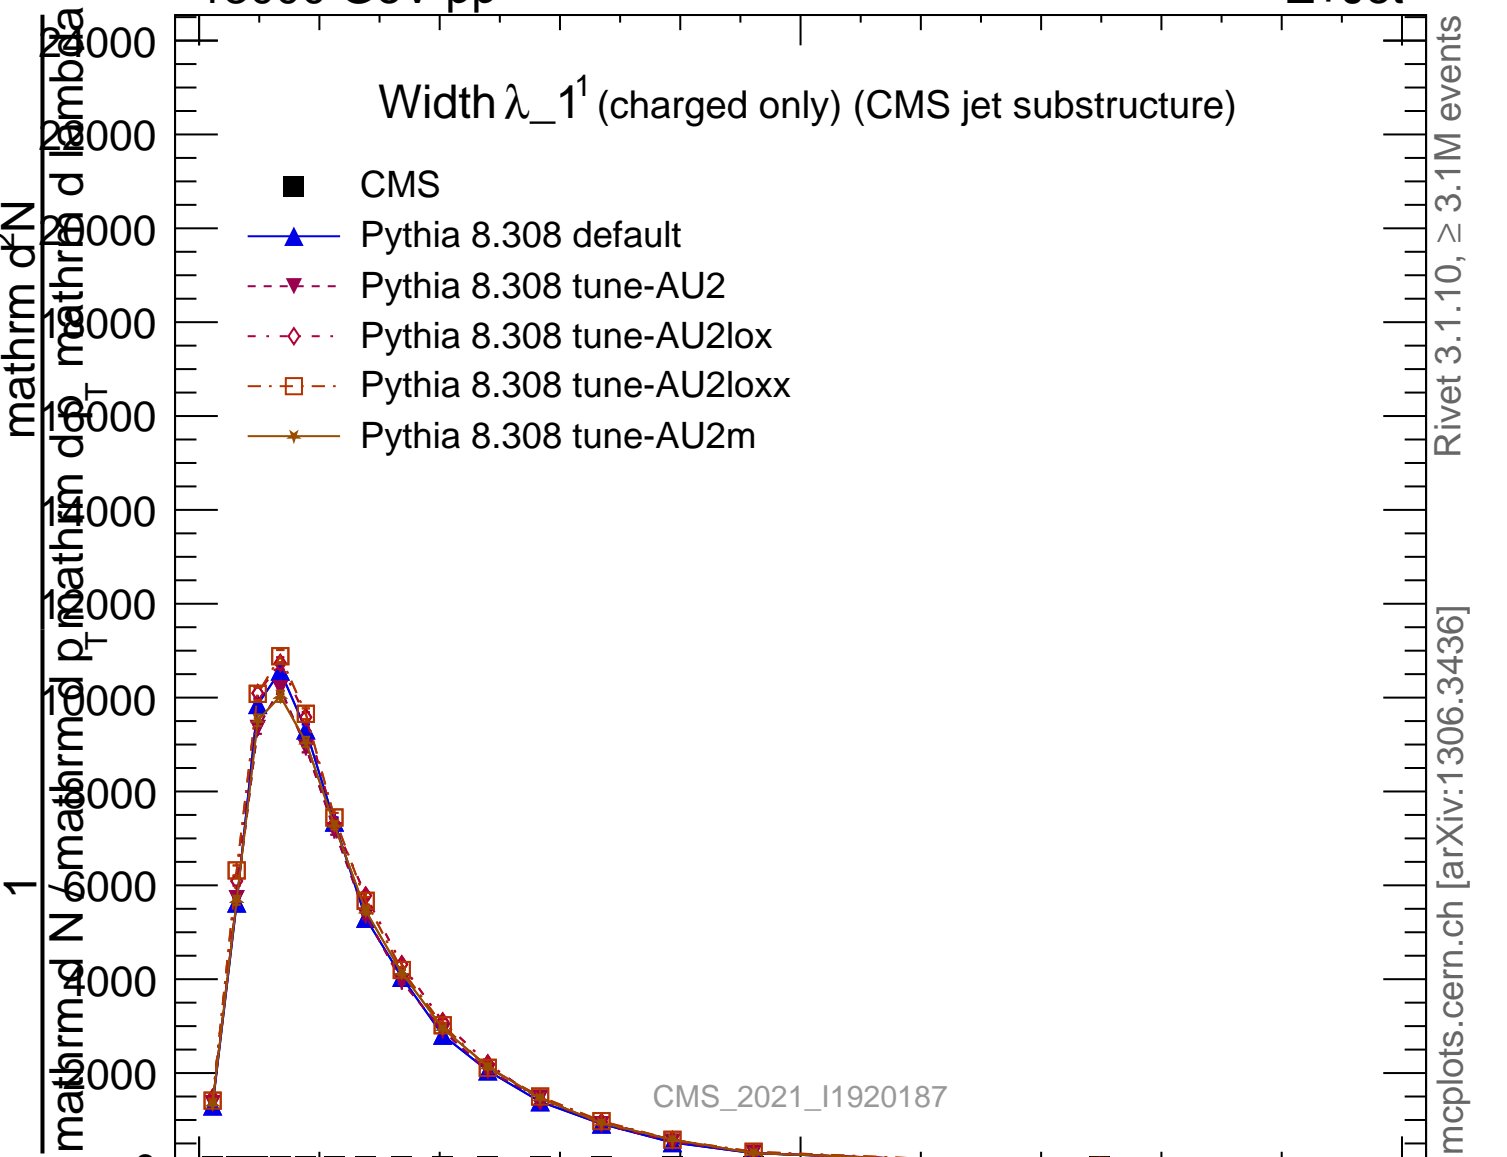

Width  $\lambda_{-1}$  (charged only) (CMS jet substructure)

- CMS
- ▲ Pythia 8.308 default
- ▼ Pythia 8.308 tune-AU2
- ◇ Pythia 8.308 tune-AU2lox
- Pythia 8.308 tune-AU2loxx
- ★ Pythia 8.308 tune-AU2m

CMS\_2021\_I1920187

mcplots.cern.ch [arXiv:1306.3436]

Rivet 3.1.10, ≥ 3.1M events