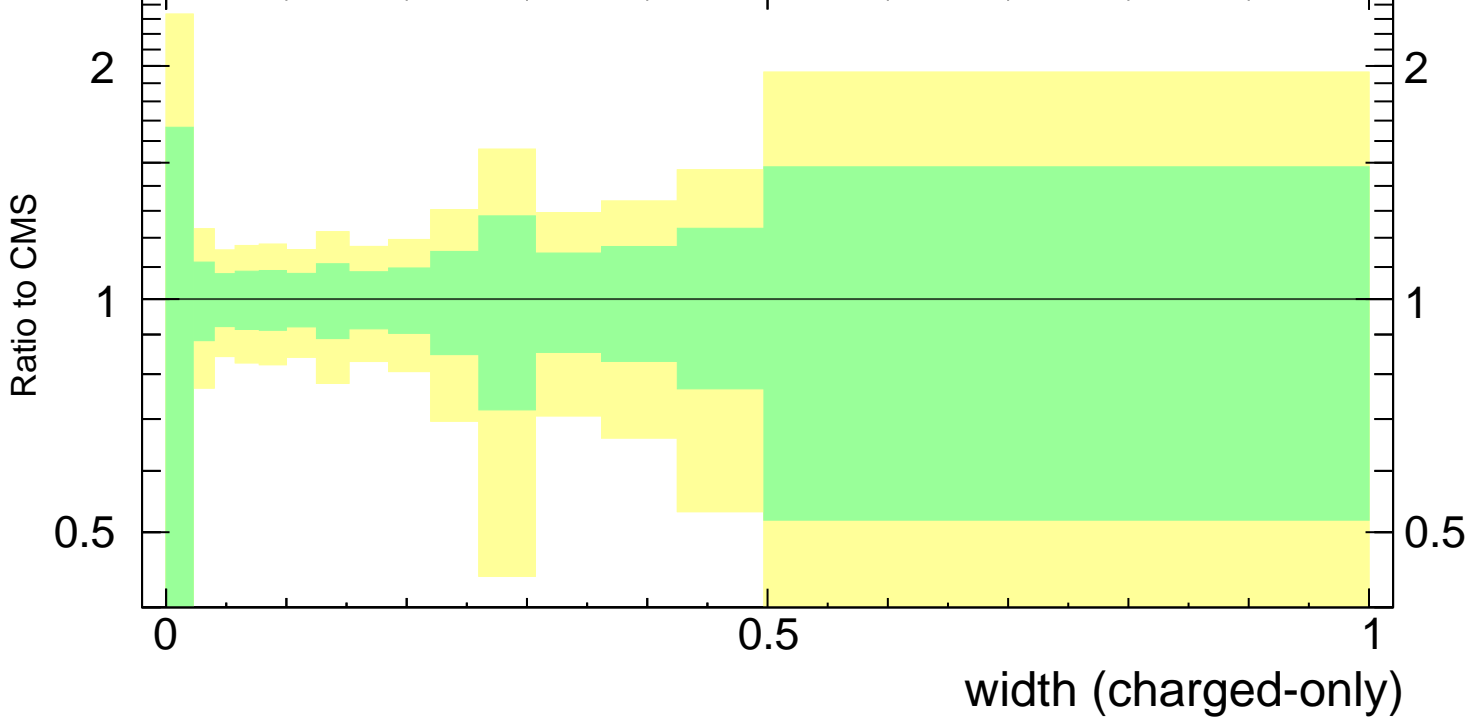

Width  $\lambda_{-1}$  (charged only) (CMS jet substructure)

- CMS
- ▲ Pythia 8.308 default
- ▼ Pythia 8.308 tune-AU2
- ◇ Pythia 8.308 tune-AU2lox
- Pythia 8.308 tune-AU2loxx
- ★ Pythia 8.308 tune-AU2m

CMS\_2021\_I1920187

mcplots.cern.ch [arXiv:1306.3436]

Rivet 3.1.10, ≥ 3.1M events