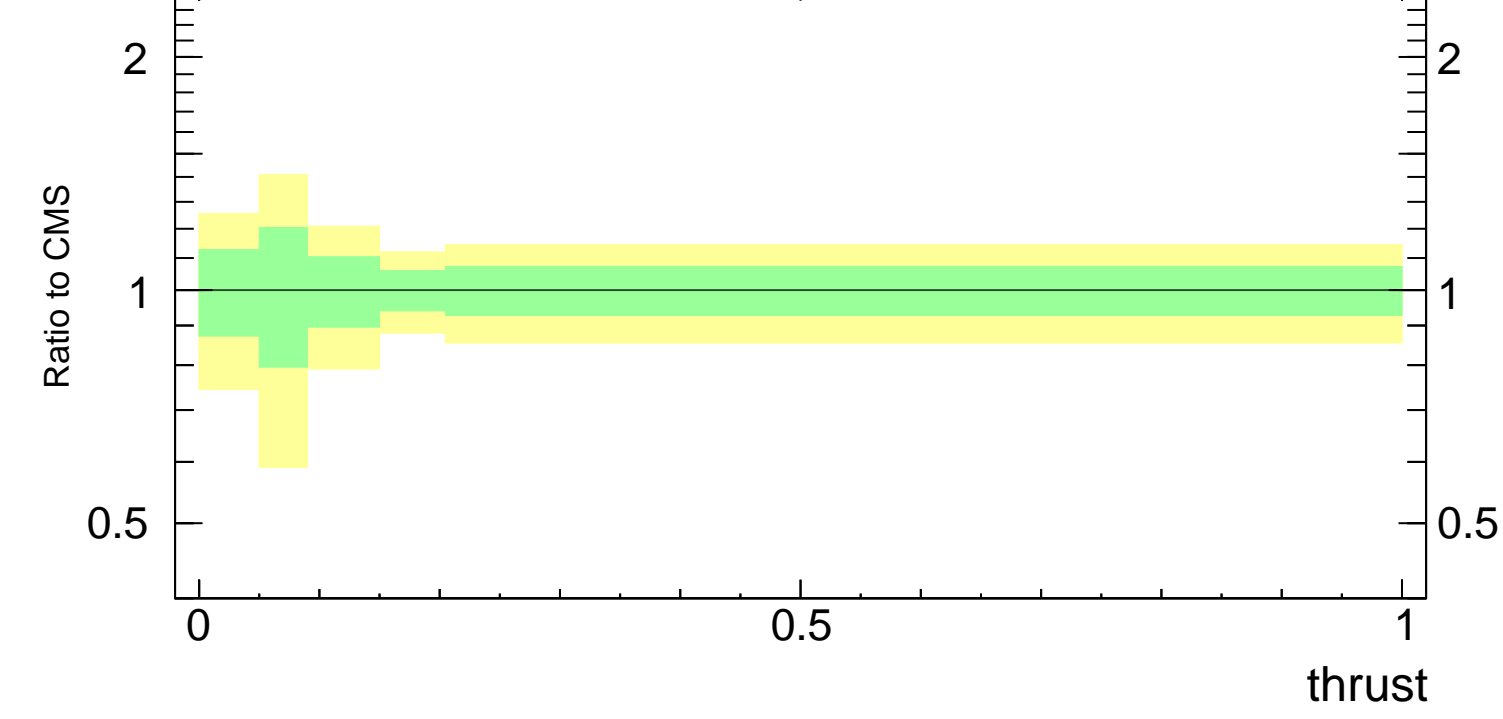

Thrust  $\lambda_{2^1}$  (CMS jet substructure)

- CMS
- ▲ Pythia 8.308 default
- ▼ Pythia 8.308 tune-AU2
- ◇ Pythia 8.308 tune-AU2lox
- Pythia 8.308 tune-AU2loxx
- ★ Pythia 8.308 tune-AU2m

Ratio to CMS

Rivet 3.1.10, ≥ 3.2M events  
mcplots.cern.ch [arXiv:1306.3436]