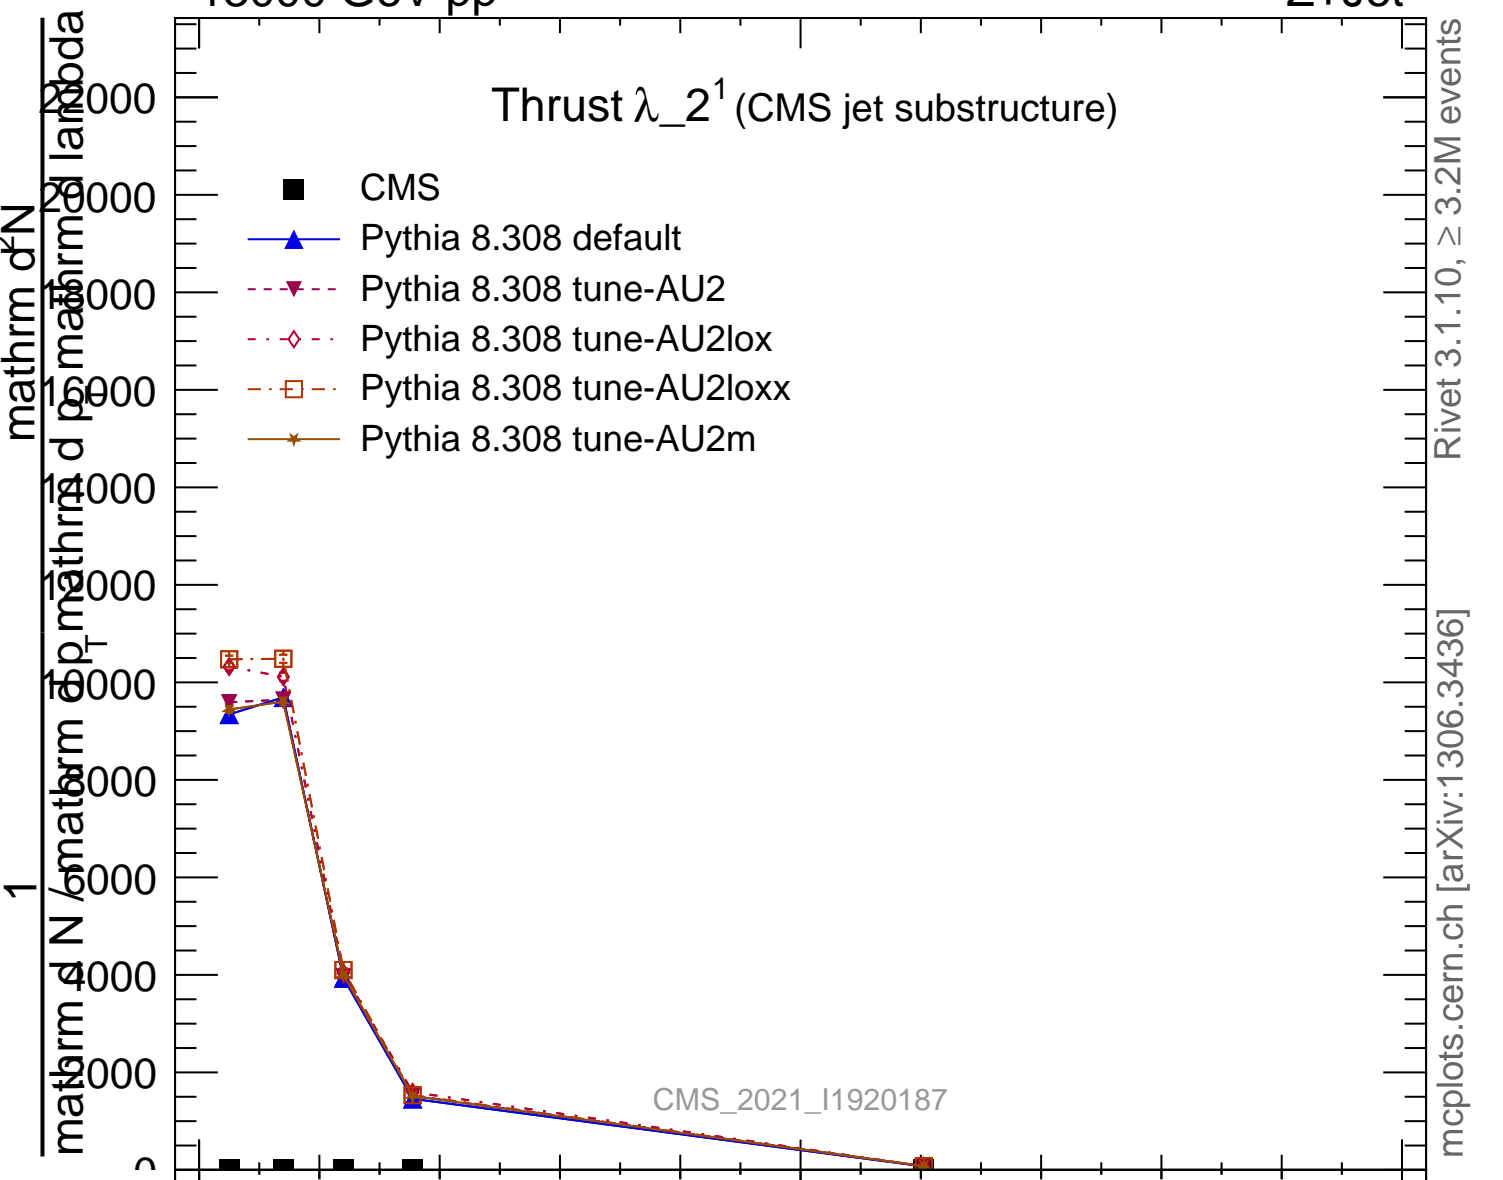

Thrust  $\lambda_{2^1}$  (CMS jet substructure)

- CMS
- ▲ Pythia 8.308 default
- ▼ Pythia 8.308 tune-AU2
- ◇ Pythia 8.308 tune-AU2lox
- Pythia 8.308 tune-AU2loxx
- ★ Pythia 8.308 tune-AU2m

Ratio to CMS

Rivet 3.1.10, ≥ 3.2M events  
mcplots.cern.ch [arXiv:1306.3436]