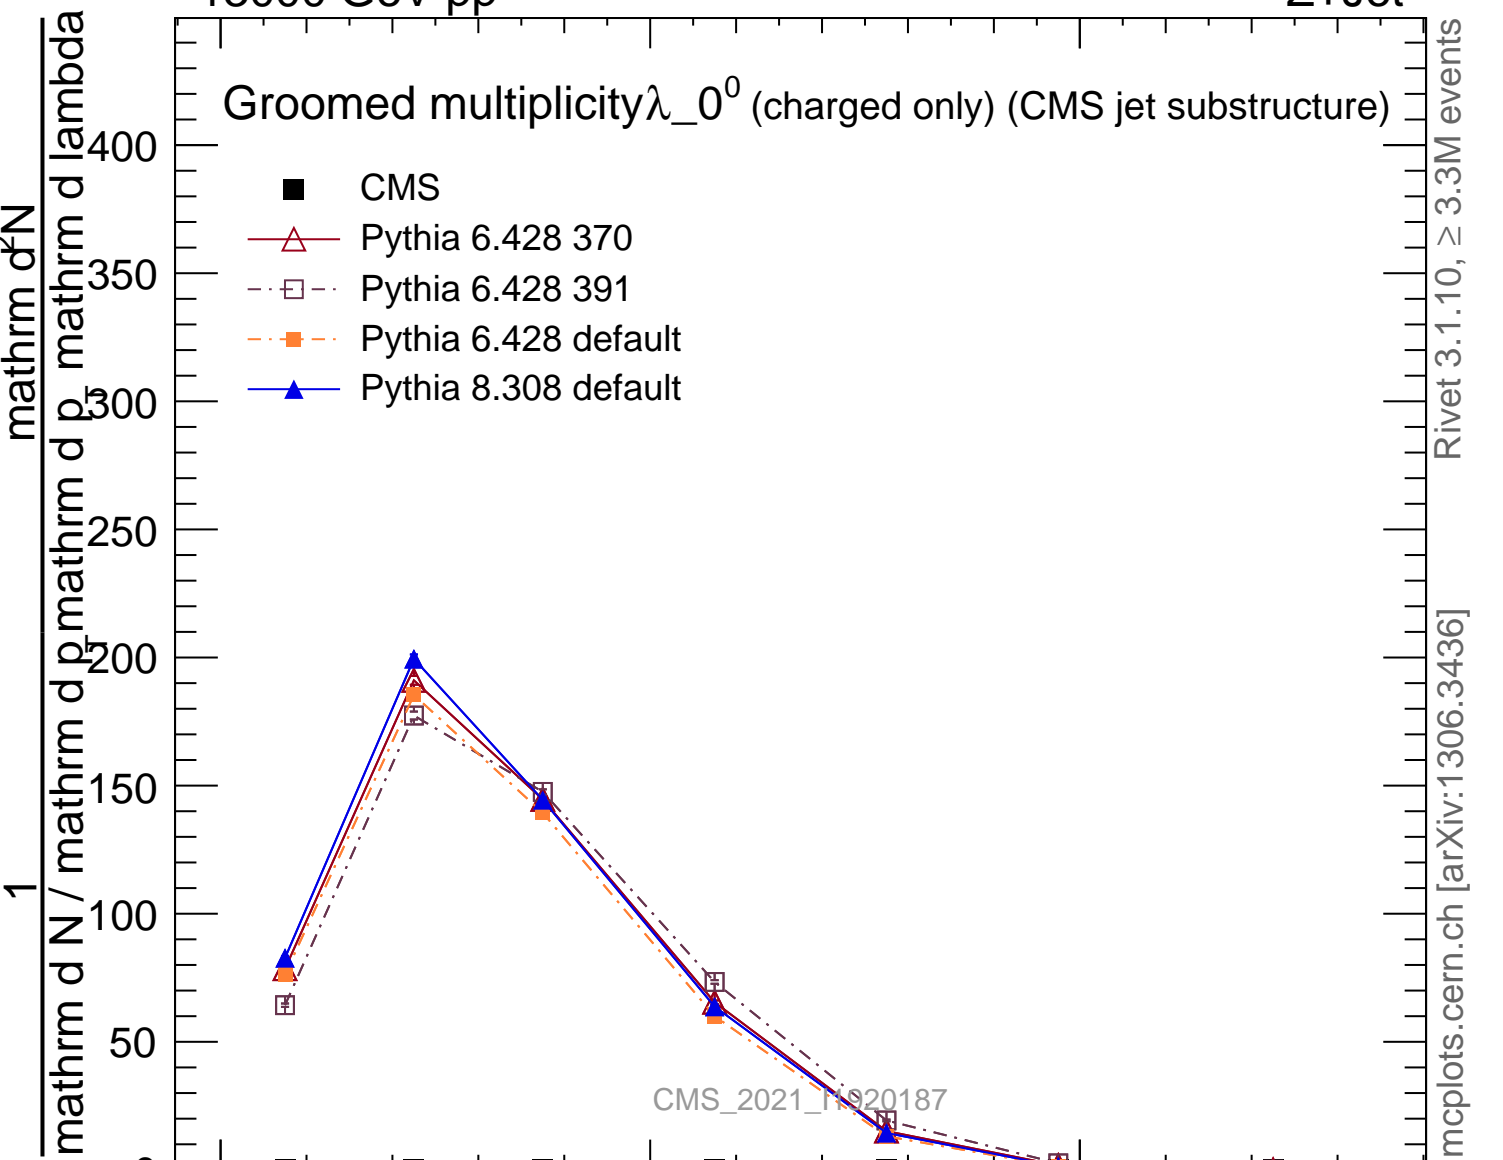

Groomed multiplicity λ_0^0 (charged only) (CMS jet substructure)

- CMS
- △ Pythia 6.428 370
- Pythia 6.428 391
- Pythia 6.428 default
- ▲ Pythia 8.308 default

CMS_2021_1920187

mcplots.cern.ch [arXiv:1306.3436]

Rivet 3.1.10, ≥ 3.3M events