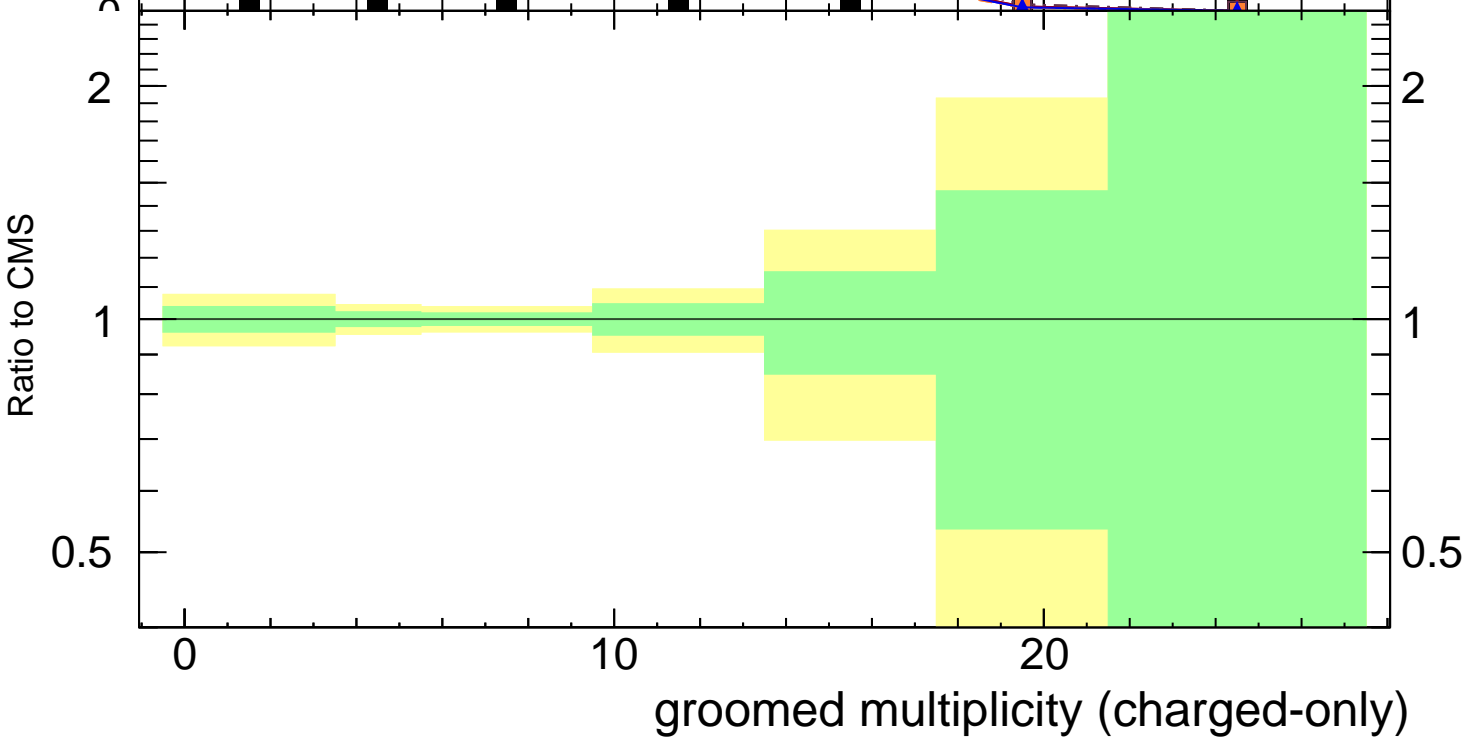

Groomed multiplicity λ_0^0 (charged only) (CMS jet substructure)

- CMS
- △ Pythia 6.428 370
- Pythia 6.428 391
- Pythia 6.428 default
- ▲ Pythia 8.308 default

CMS_2021_1920187

mcplots.cern.ch [arXiv:1306.3436]

Rivet 3.1.10, ≥ 3.3M events