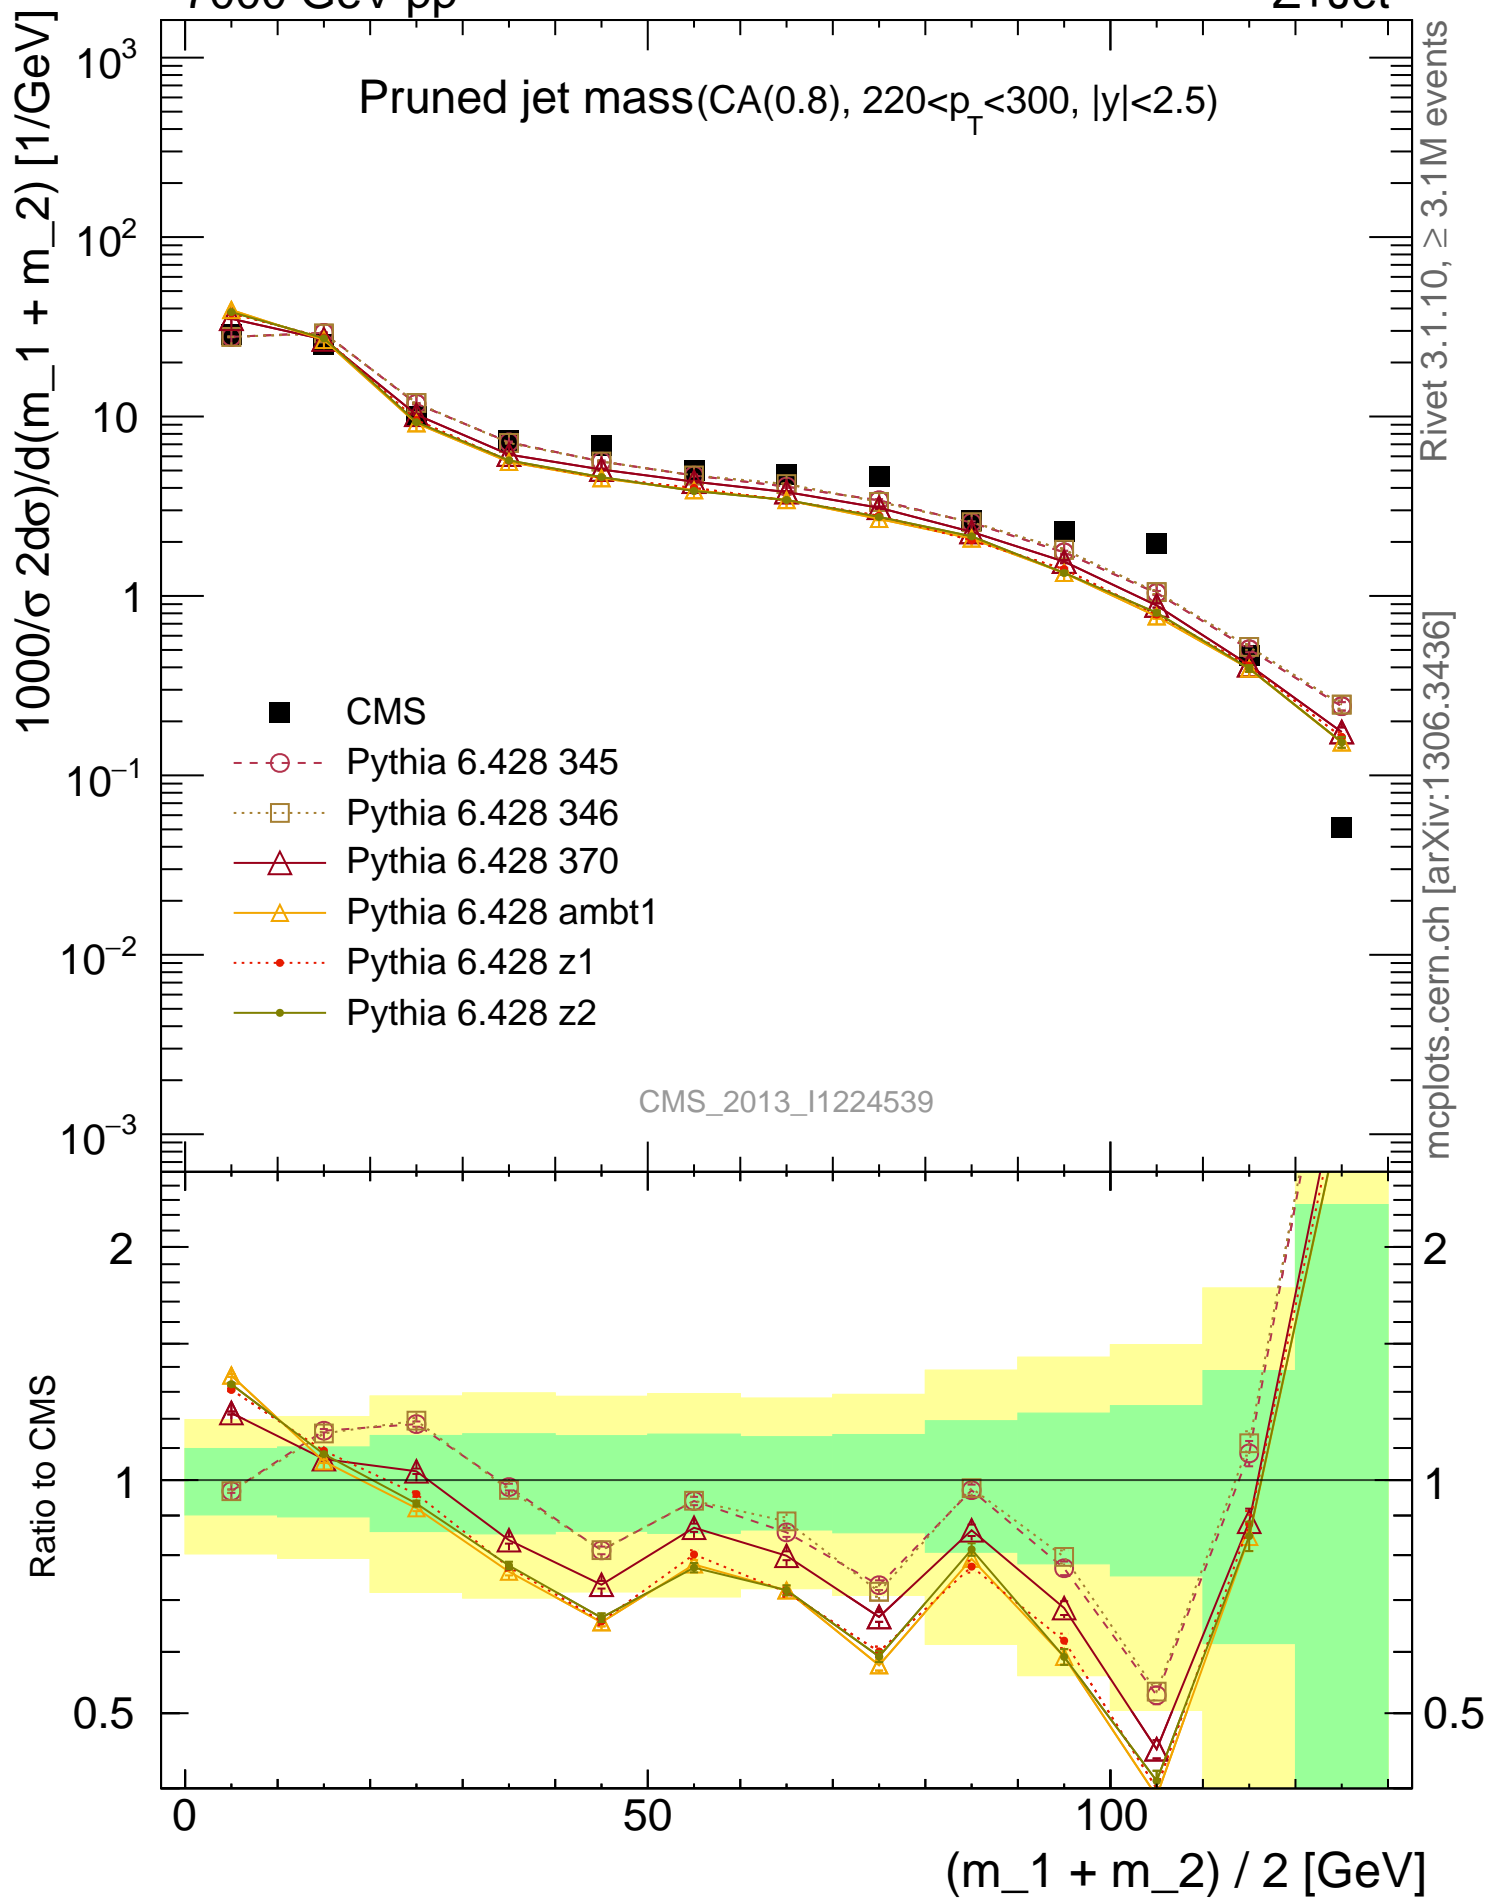

7000 GeV pp

Z+Jet

Pruned jet mass(CA(0.8),  $220 < p_T < 300$ ,  $|y| < 2.5$ )Rivet 3.1.10,  $\geq 3.1$ M events

mcplots.cern.ch [arXiv:1306.3436]