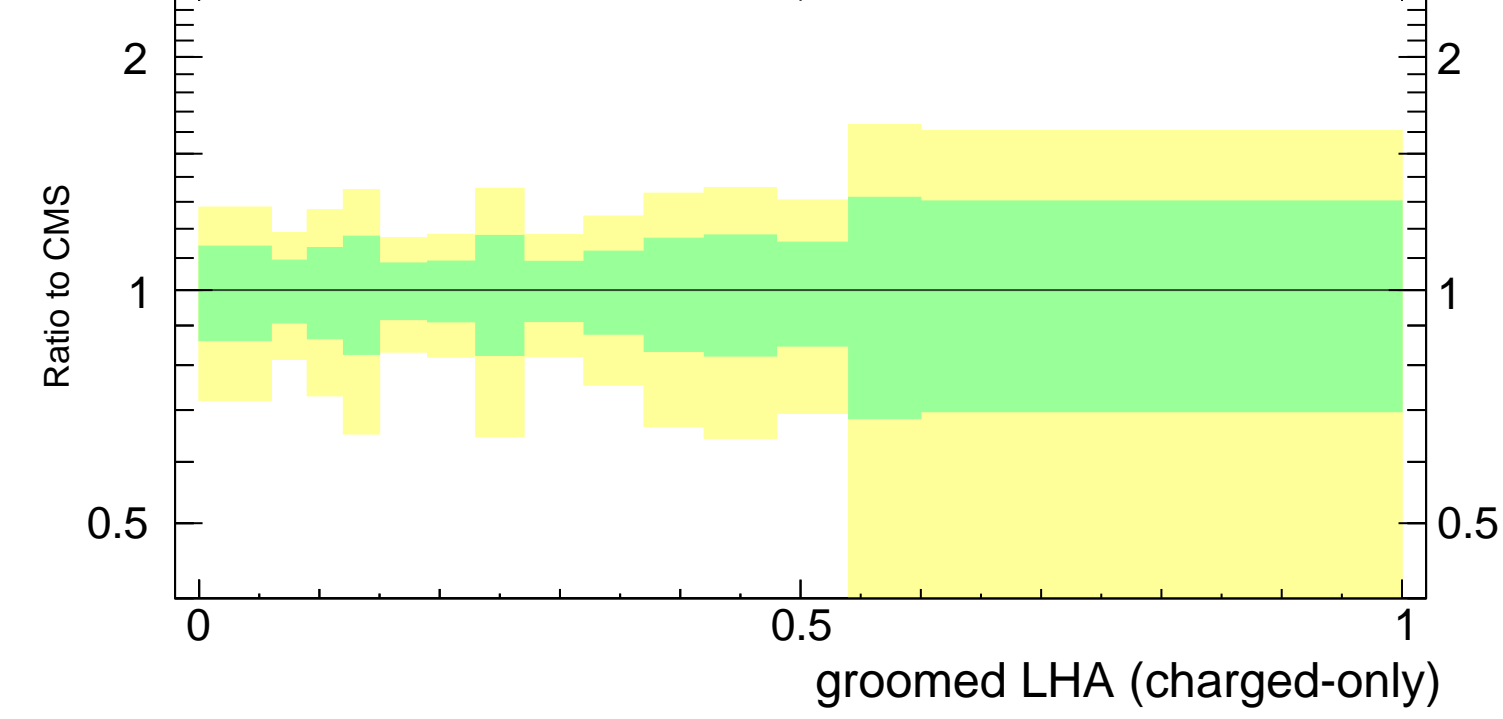

Groomed LHA  $\lambda_{0.5}^1$  (charged only) (CMS jet substructure)

- CMS
- ▲ Pythia 8.308 default

CMS\_2021\_I1920187

Rivet 3.1.10, 2.6M events  
mcplots.cern.ch [arXiv:1306.3436]