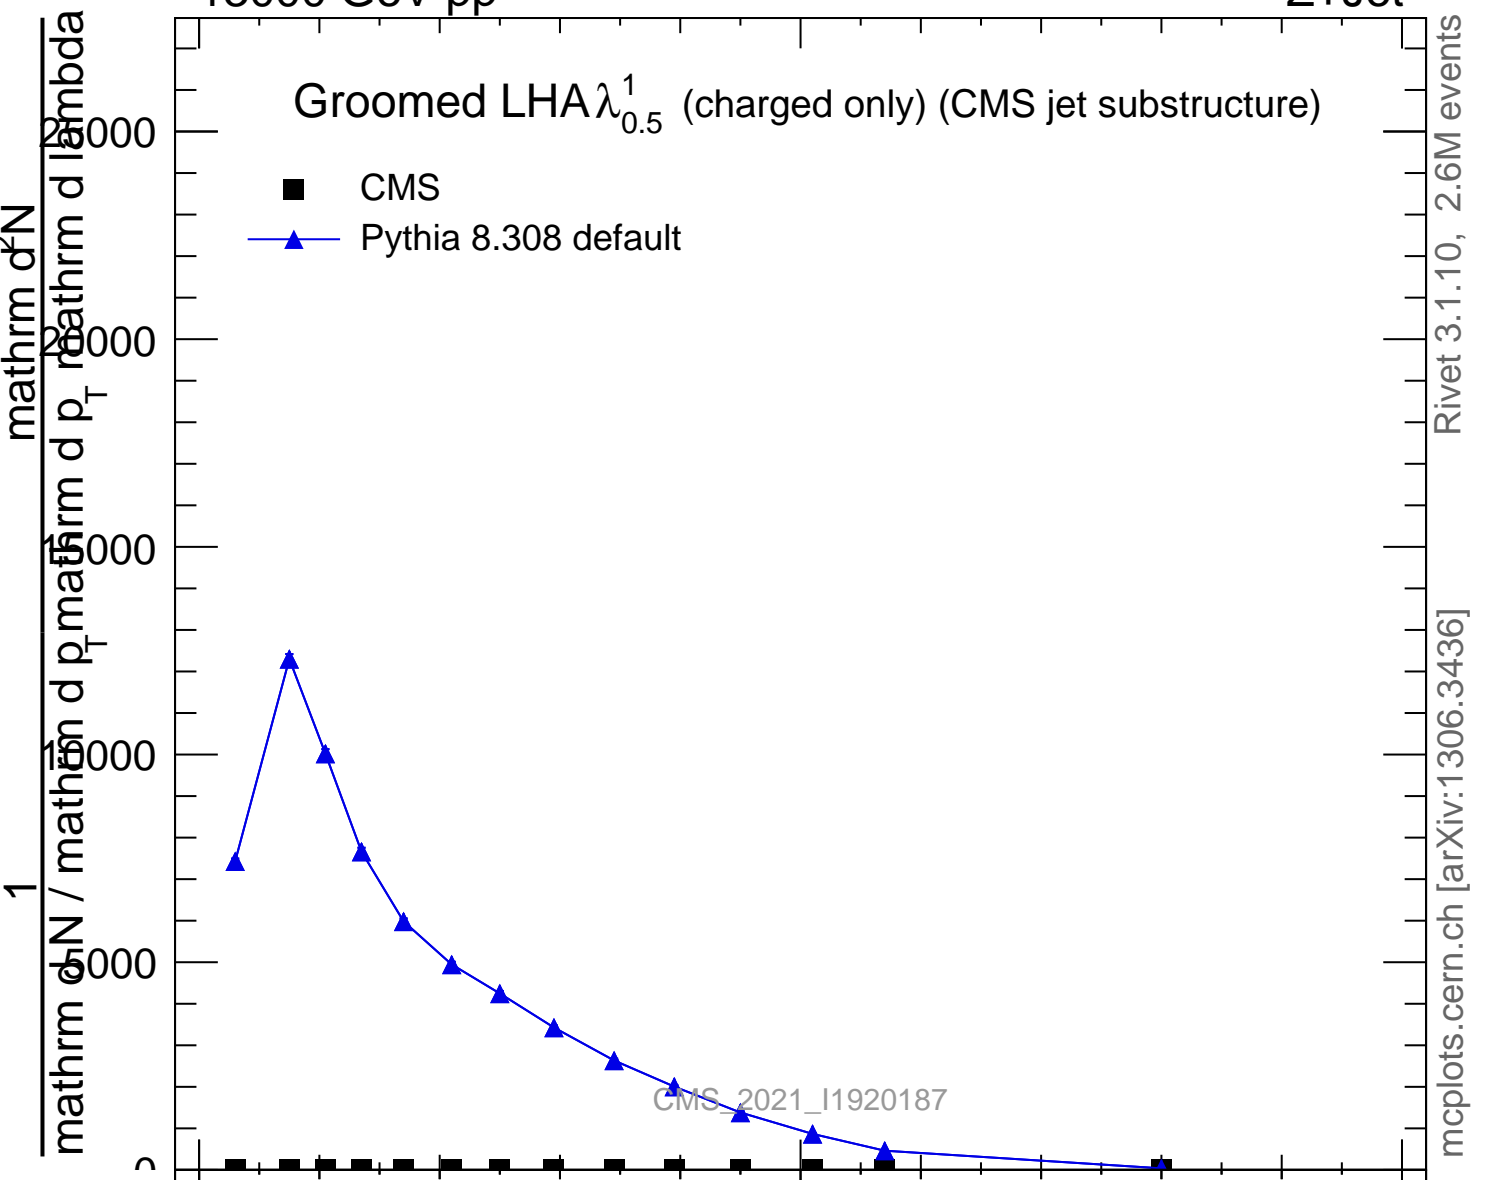

Groomed LHA  $\lambda_{0.5}^1$  (charged only) (CMS jet substructure)

- CMS
- ▲ Pythia 8.308 default

CMS\_2021\_I1920187

Rivet 3.1.10, 2.6M events  
mcplots.cern.ch [arXiv:1306.3436]