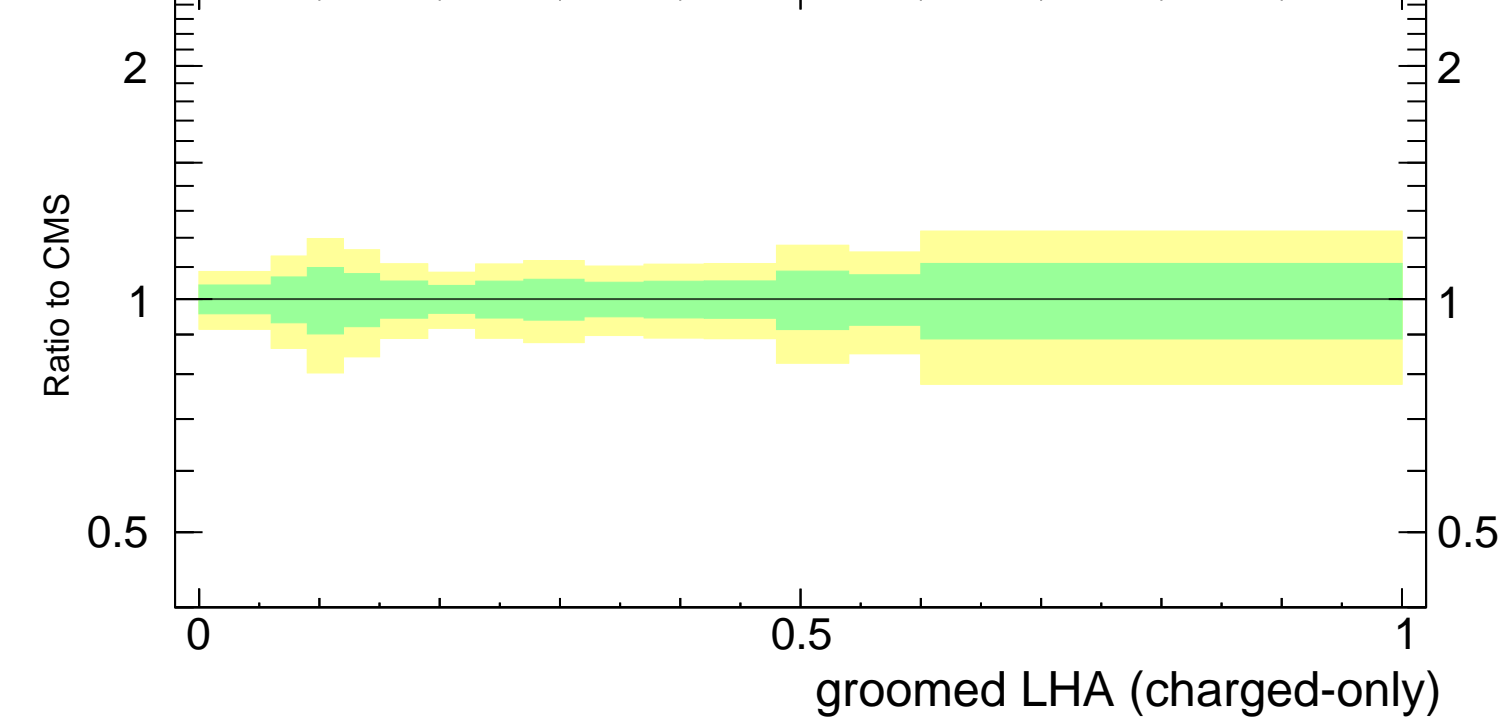

Groomed LHA $\lambda_{0.5}^1$ (charged only) (CMS jet substructure)

- CMS
- ▲ Pythia 8.308 default
- ★ Pythia 8.308 tune-4c
- Pythia 8.308 tune-4cx

Rivet 3.1.10, ≥ 3.4M events
mcplots.cern.ch [arXiv:1306.3436]