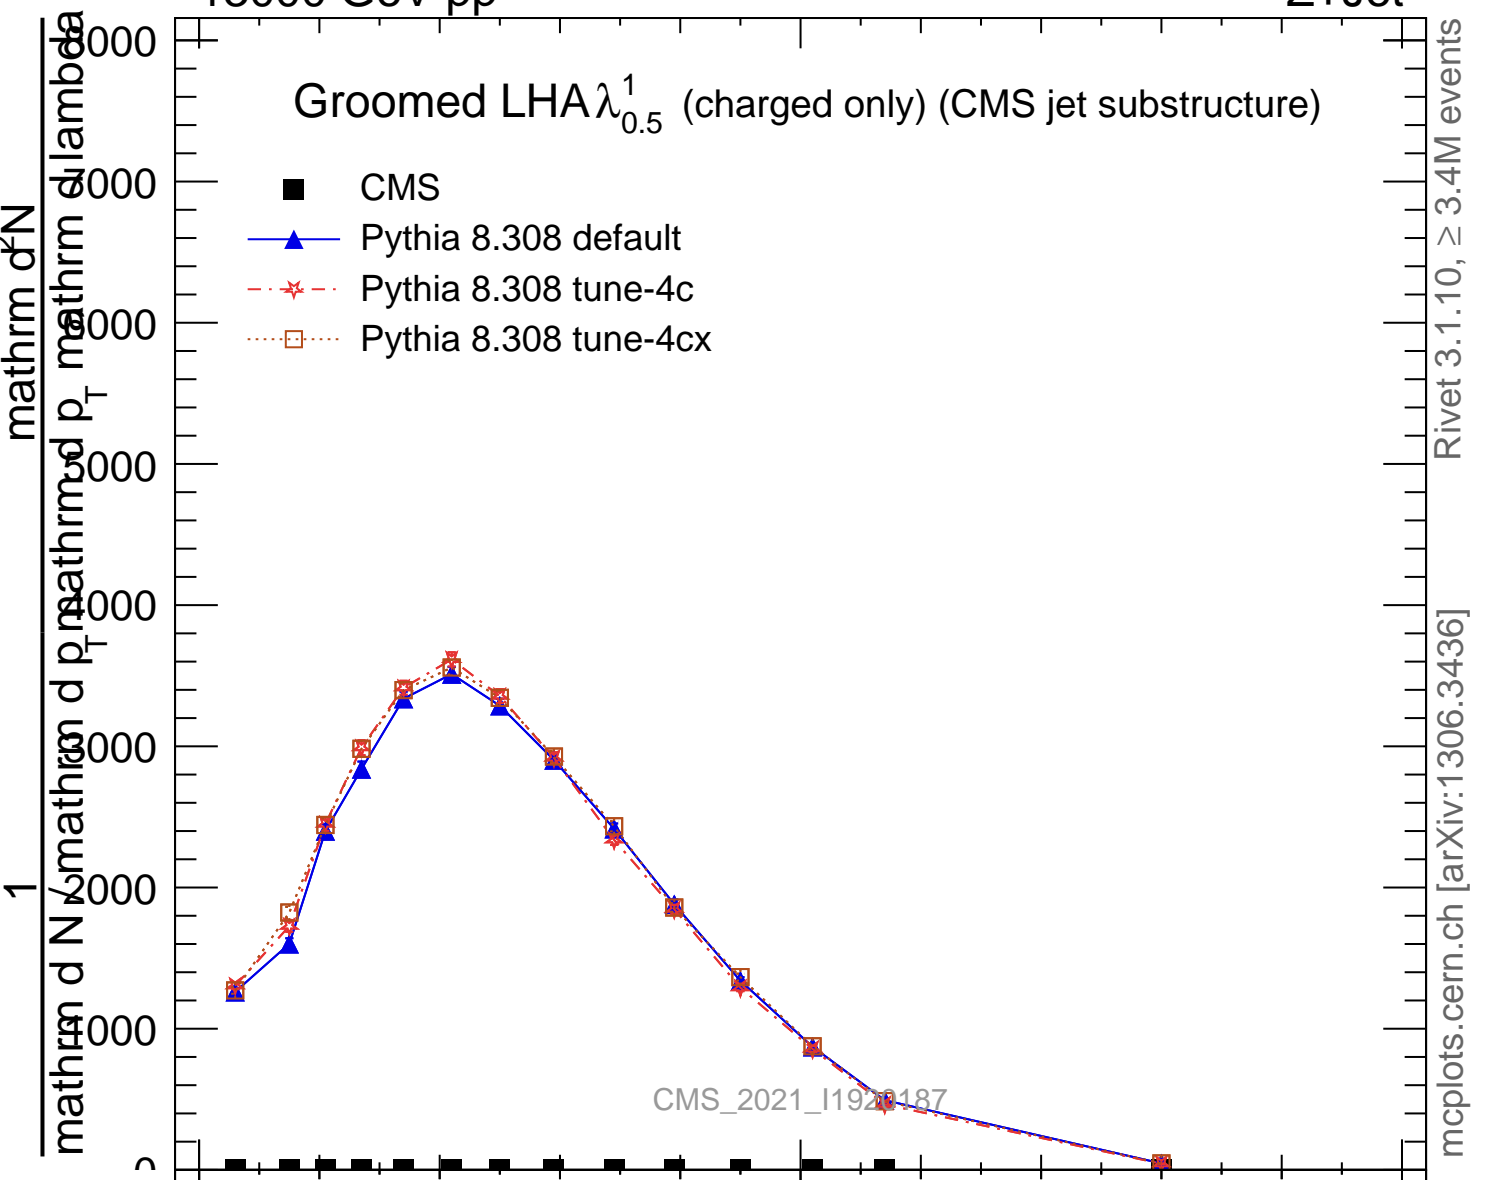

Groomed LHA $\lambda_{0.5}^1$ (charged only) (CMS jet substructure)

- CMS
- ▲ Pythia 8.308 default
- ★ Pythia 8.308 tune-4c
- Pythia 8.308 tune-4cx

Rivet 3.1.10, ≥ 3.4M events
mcplots.cern.ch [arXiv:1306.3436]