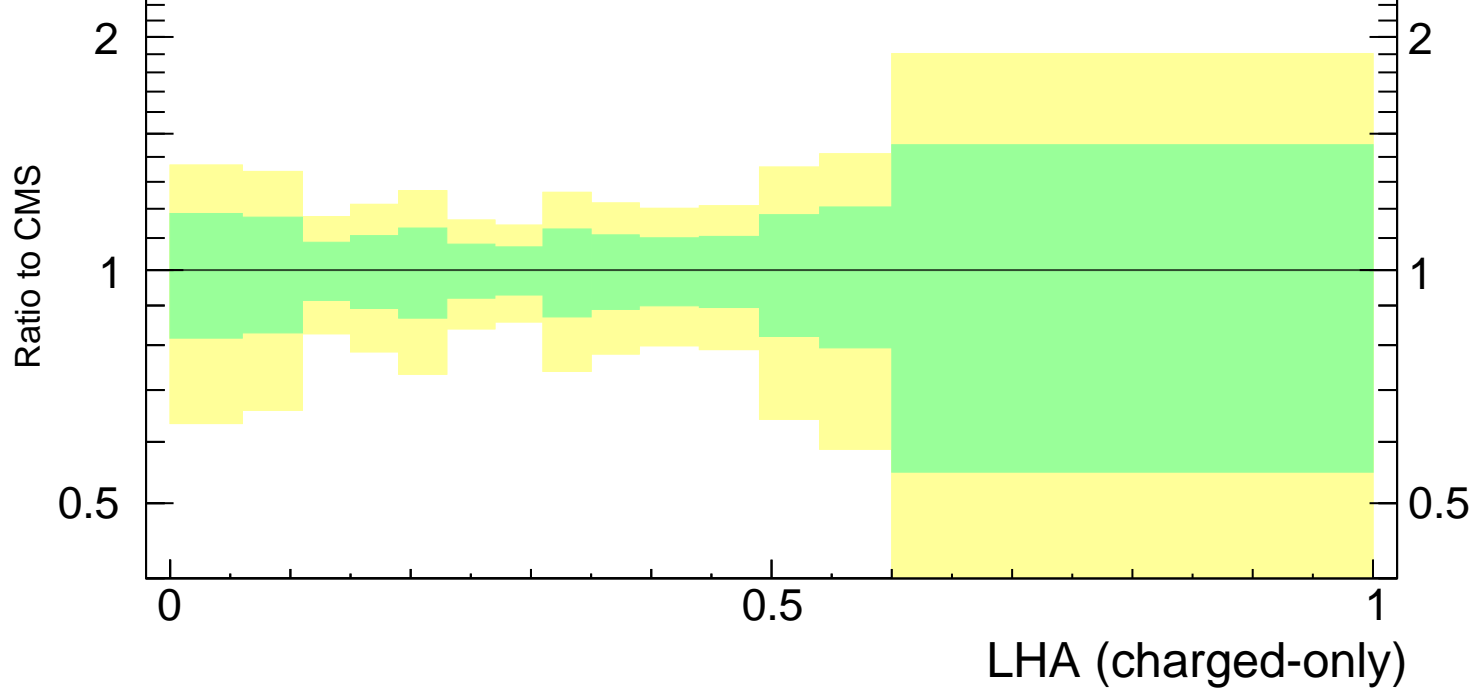

LHA $\lambda_{0.5}^1$ (charged only) (CMS jet substructure)

- CMS
- - □ Herwig 7.2.1 default
- - ▲ Pythia 8.308 default

Rivet 3.1.10, ≥ 2.9M events
mcplots.cern.ch [arXiv:1306.3436]