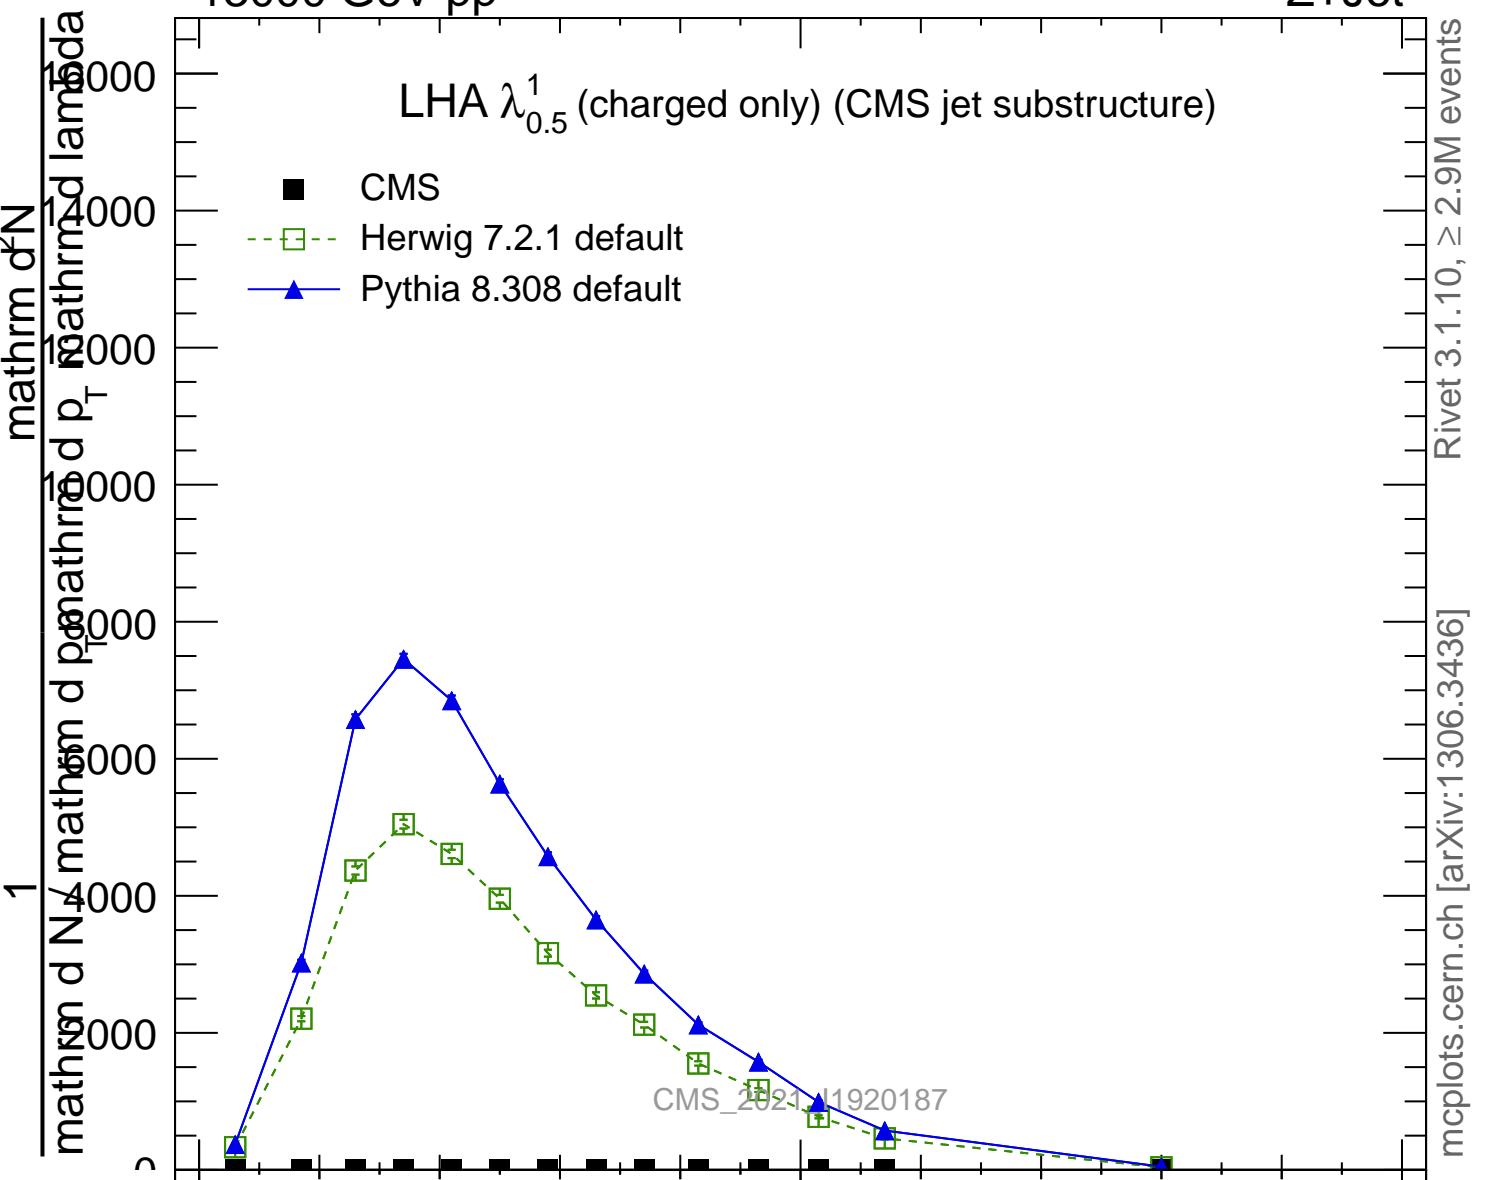

LHA $\lambda_{0.5}^1$ (charged only) (CMS jet substructure)

- CMS
- - □ Herwig 7.2.1 default
- - ▲ Pythia 8.308 default

Rivet 3.1.10, ≥ 2.9M events
mcplots.cern.ch [arXiv:1306.3436]