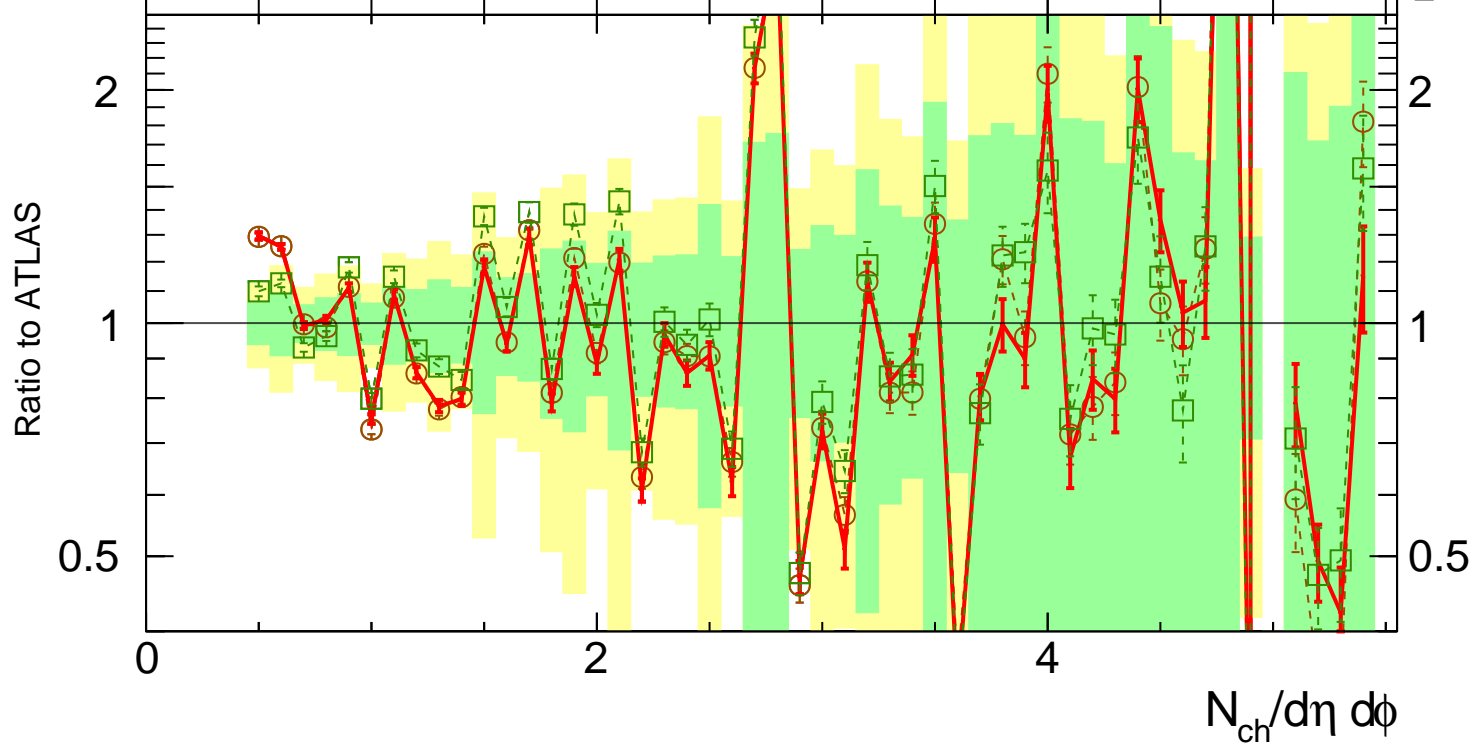

13000 GeV pp

Z+Jet

 p_T spectrum (ATLAS UE in Z production)

Rivet 3.1.10, ≥ 3.2M events

mcplots.cern.ch [arXiv:1306.3436]