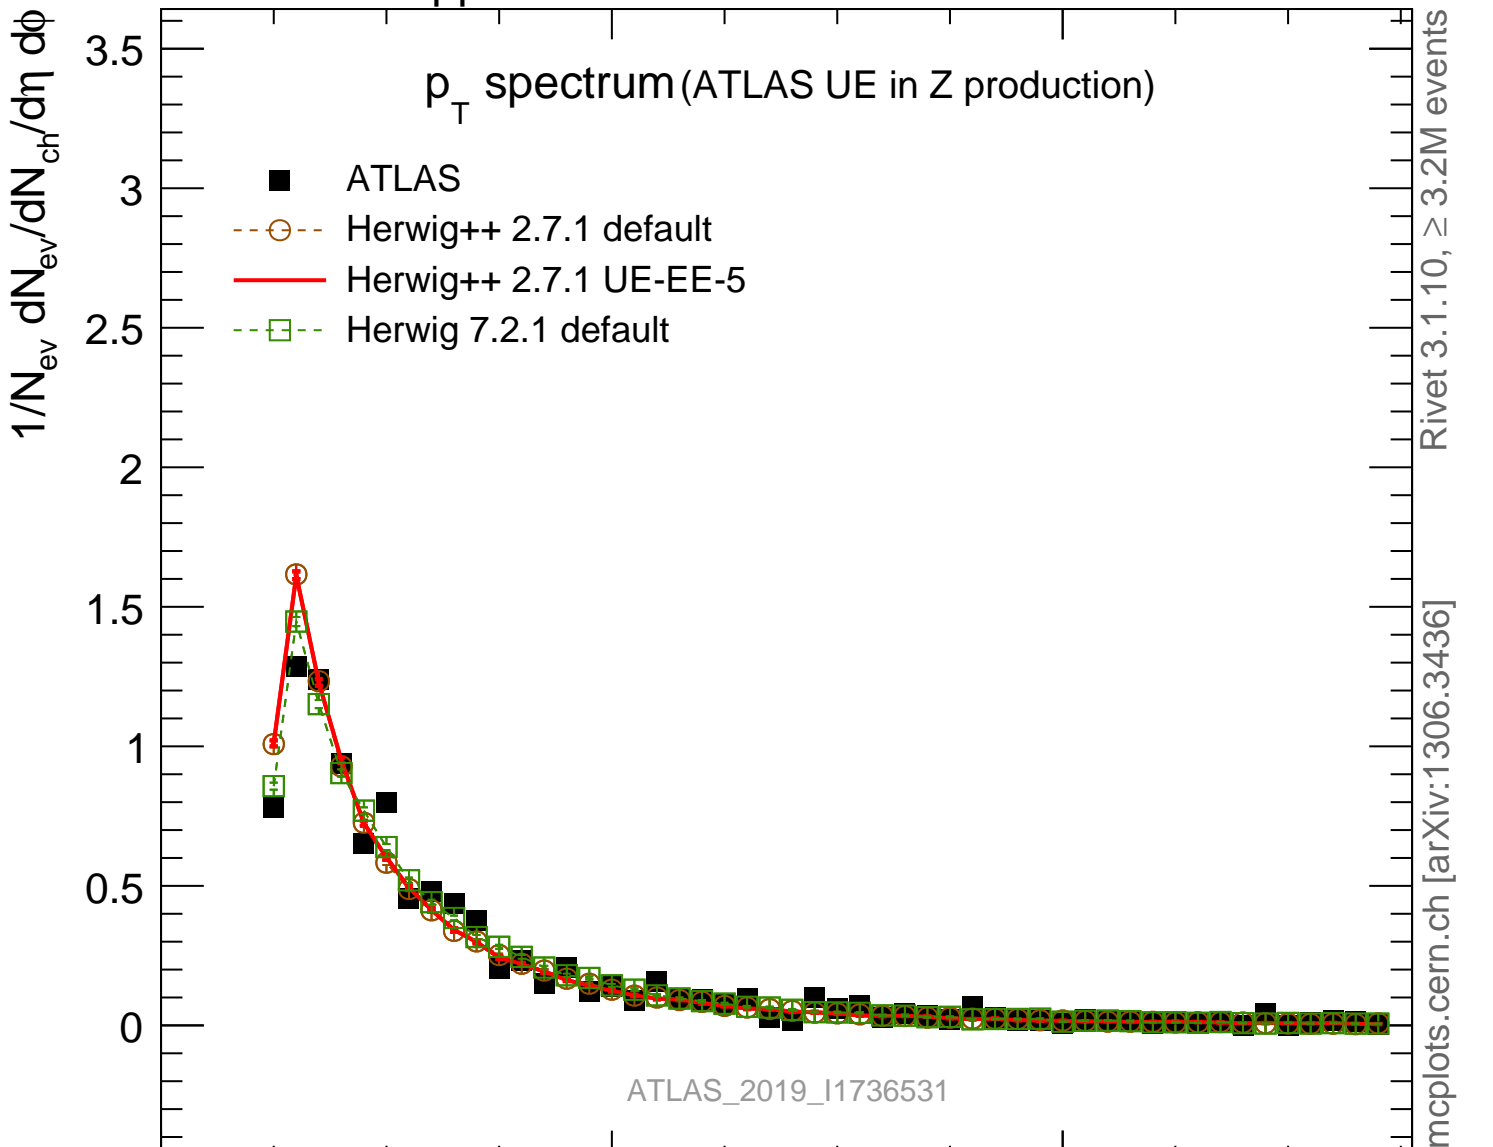

13000 GeV pp

Z+Jet

 p_T spectrum (ATLAS UE in Z production)

Rivet 3.1.10, ≥ 3.2M events

mcplots.cern.ch [arXiv:1306.3436]