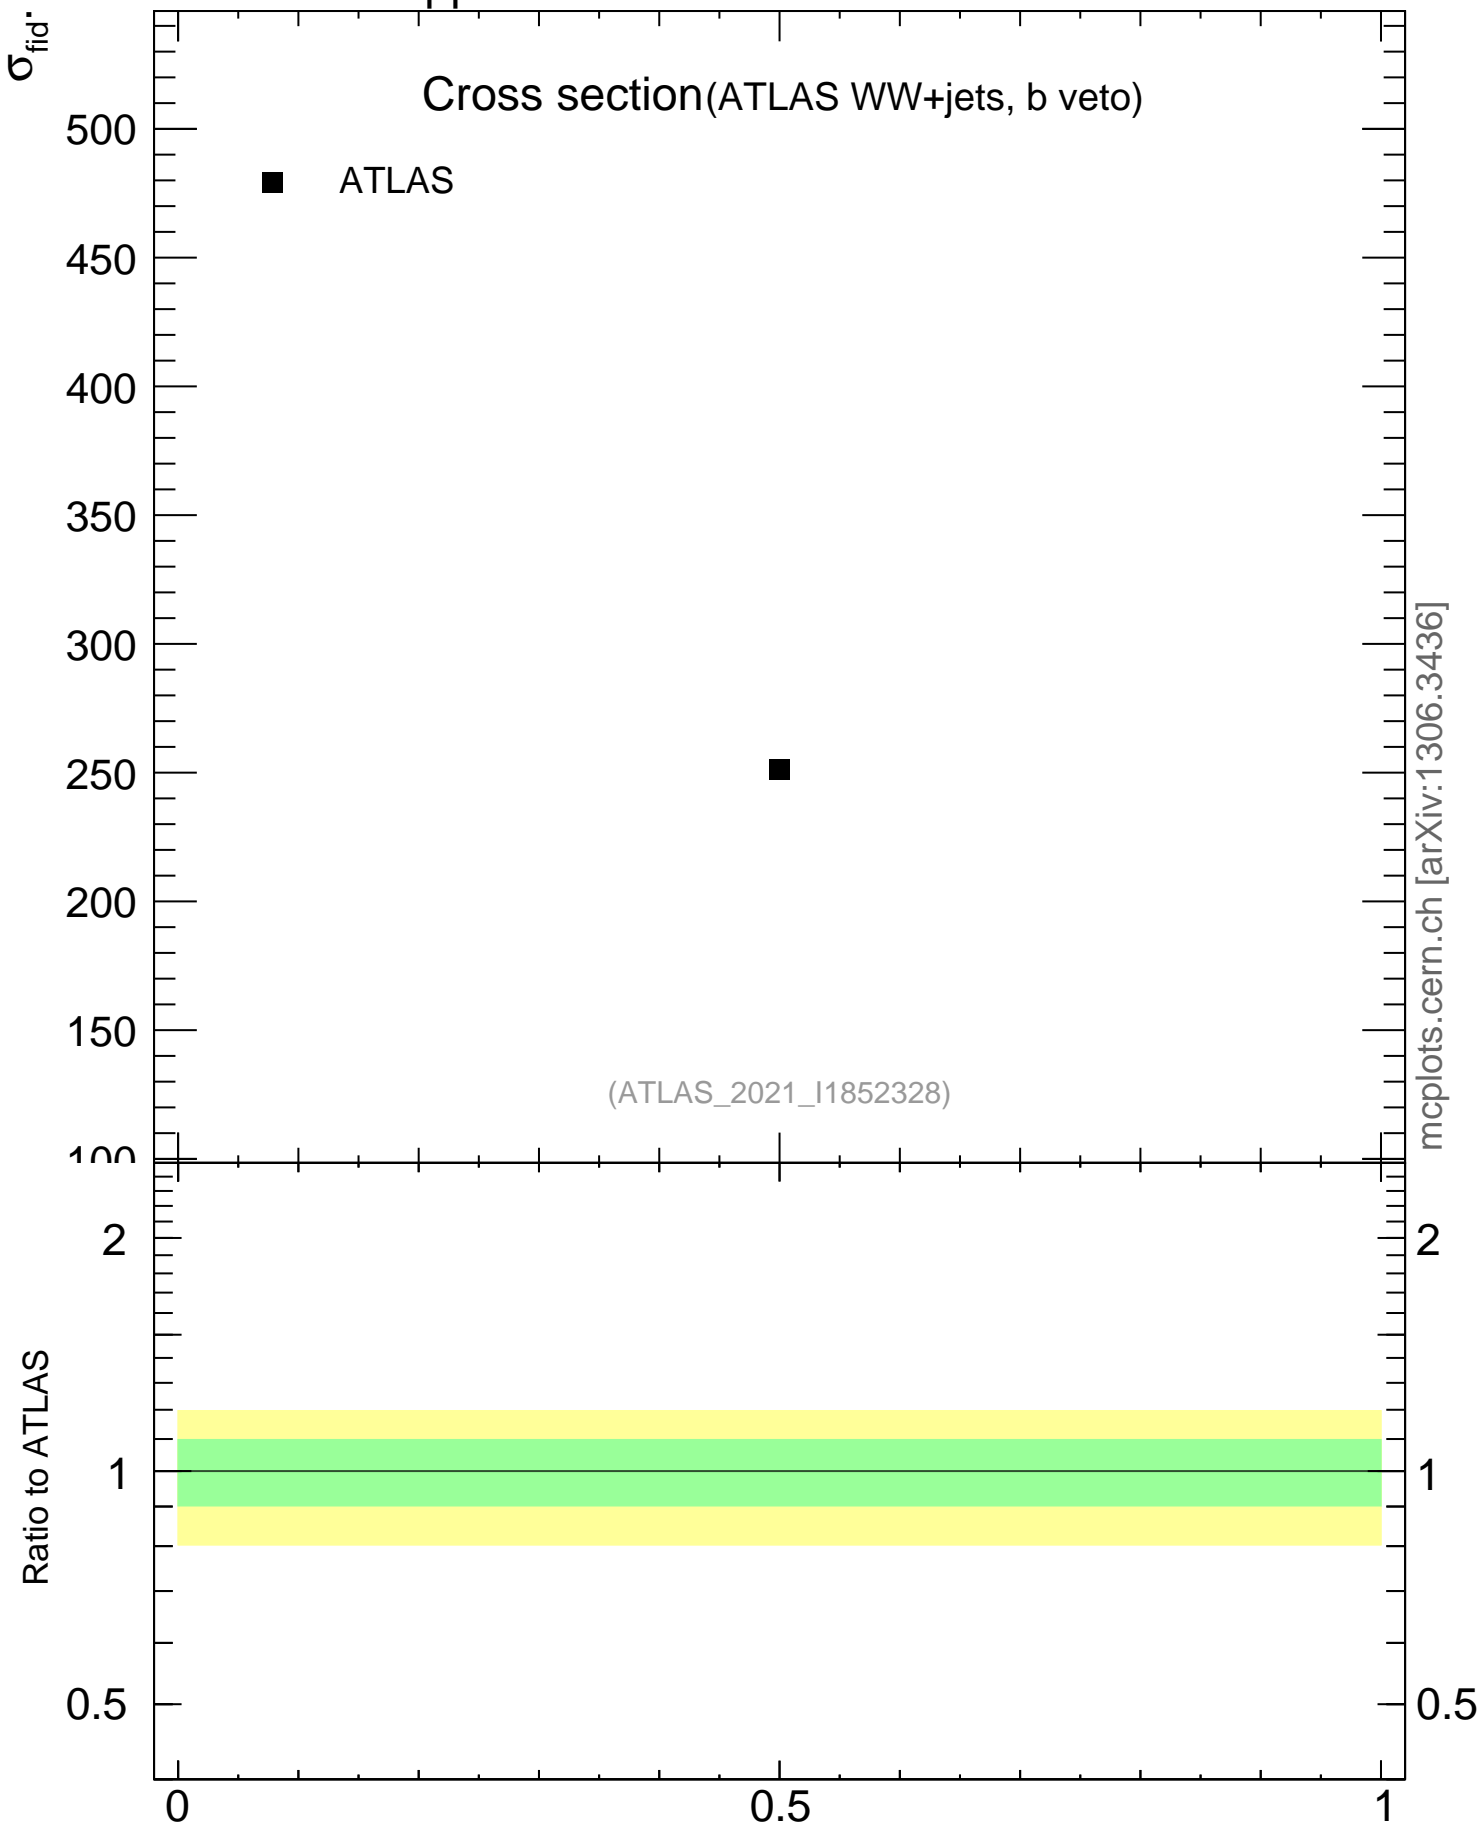

13000 GeV pp

WW

Cross section(ATLAS WW+jets, b veto)

■ ATLAS

(ATLAS\_2021\_I1852328)

mcplots.cern.ch [arXiv:1306.3436]