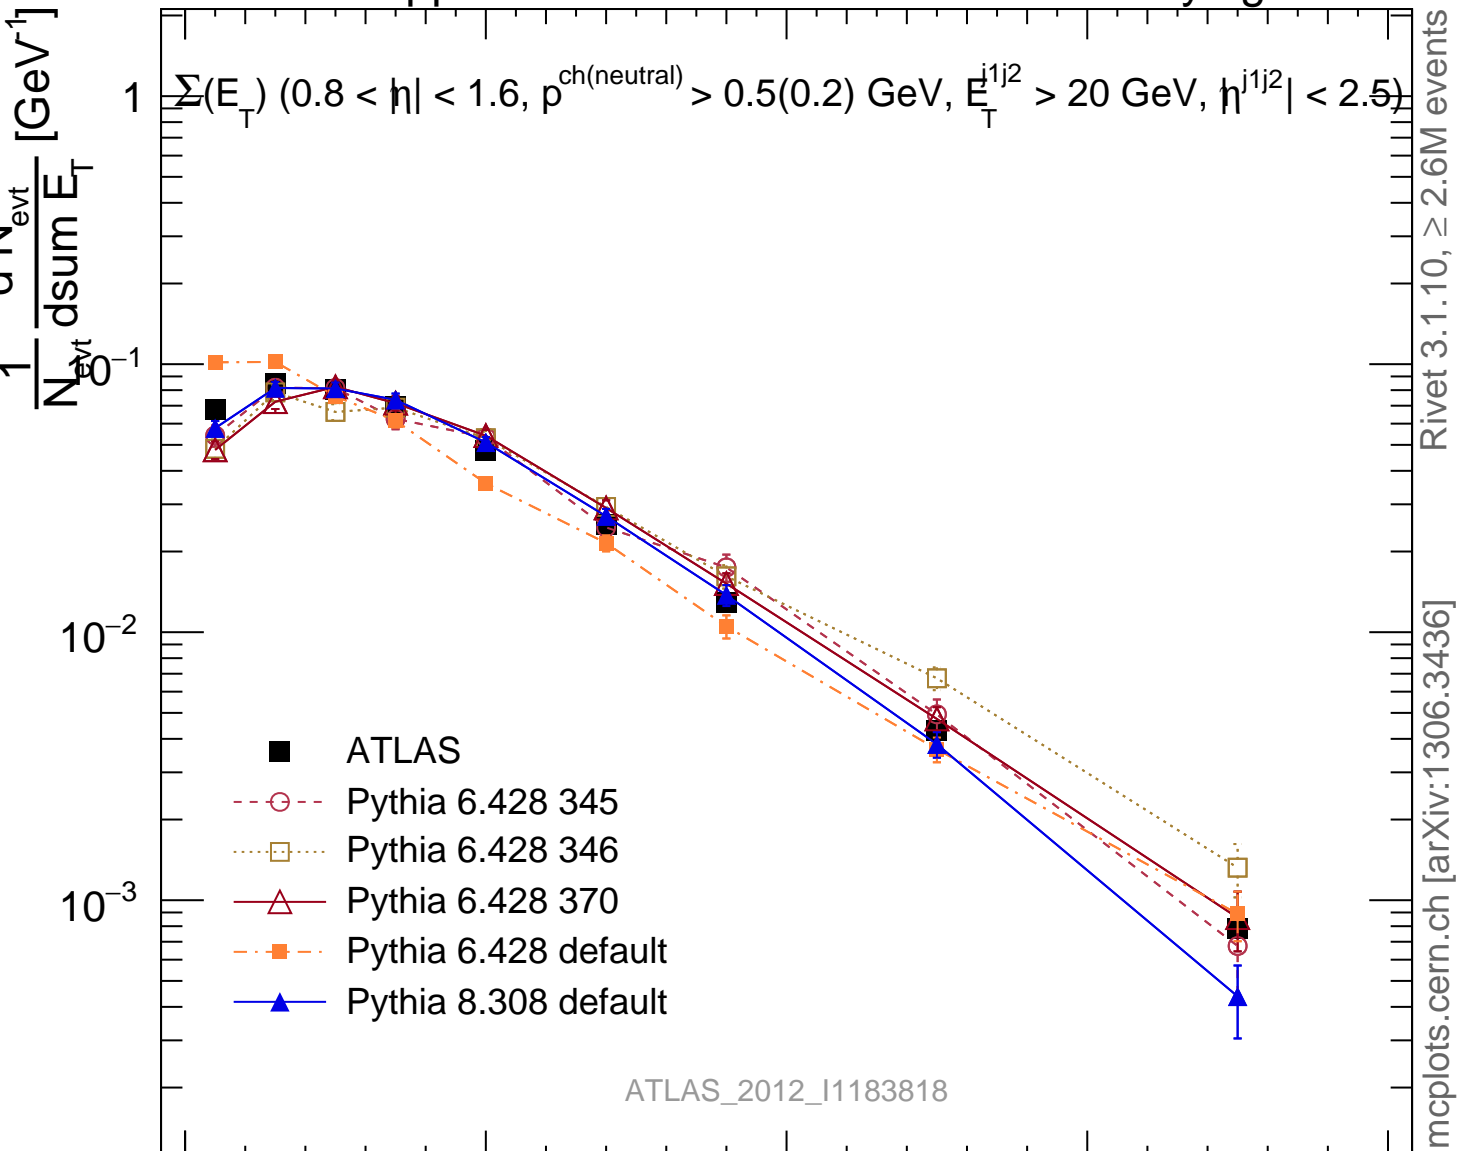

7000 GeV pp

Underlying Event

Rivet 3.1.10, ≥ 2.6M events
mcplots.cern.ch [arXiv:1306.3436]