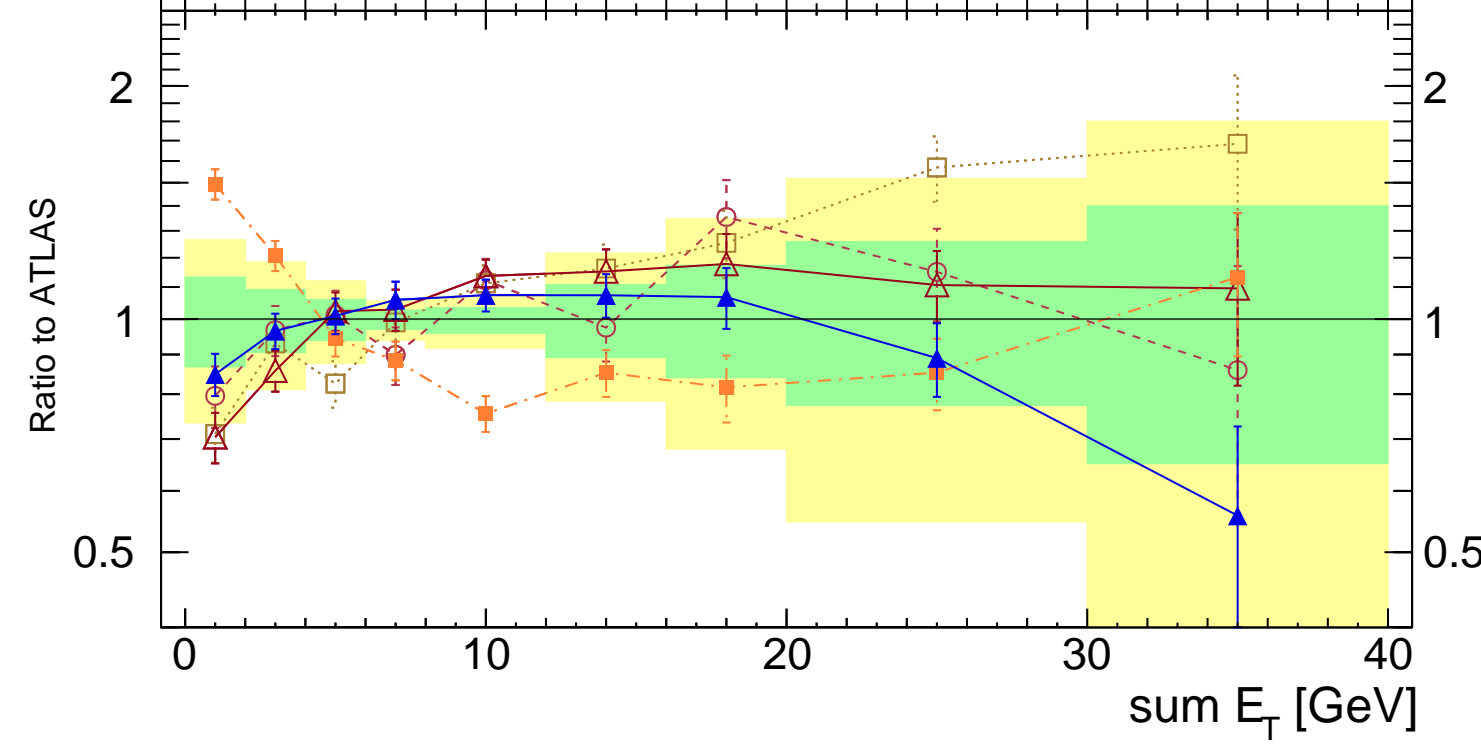

7000 GeV pp

Underlying Event

Rivet 3.1.10, ≥ 2.6M events
mcplots.cern.ch [arXiv:1306.3436]