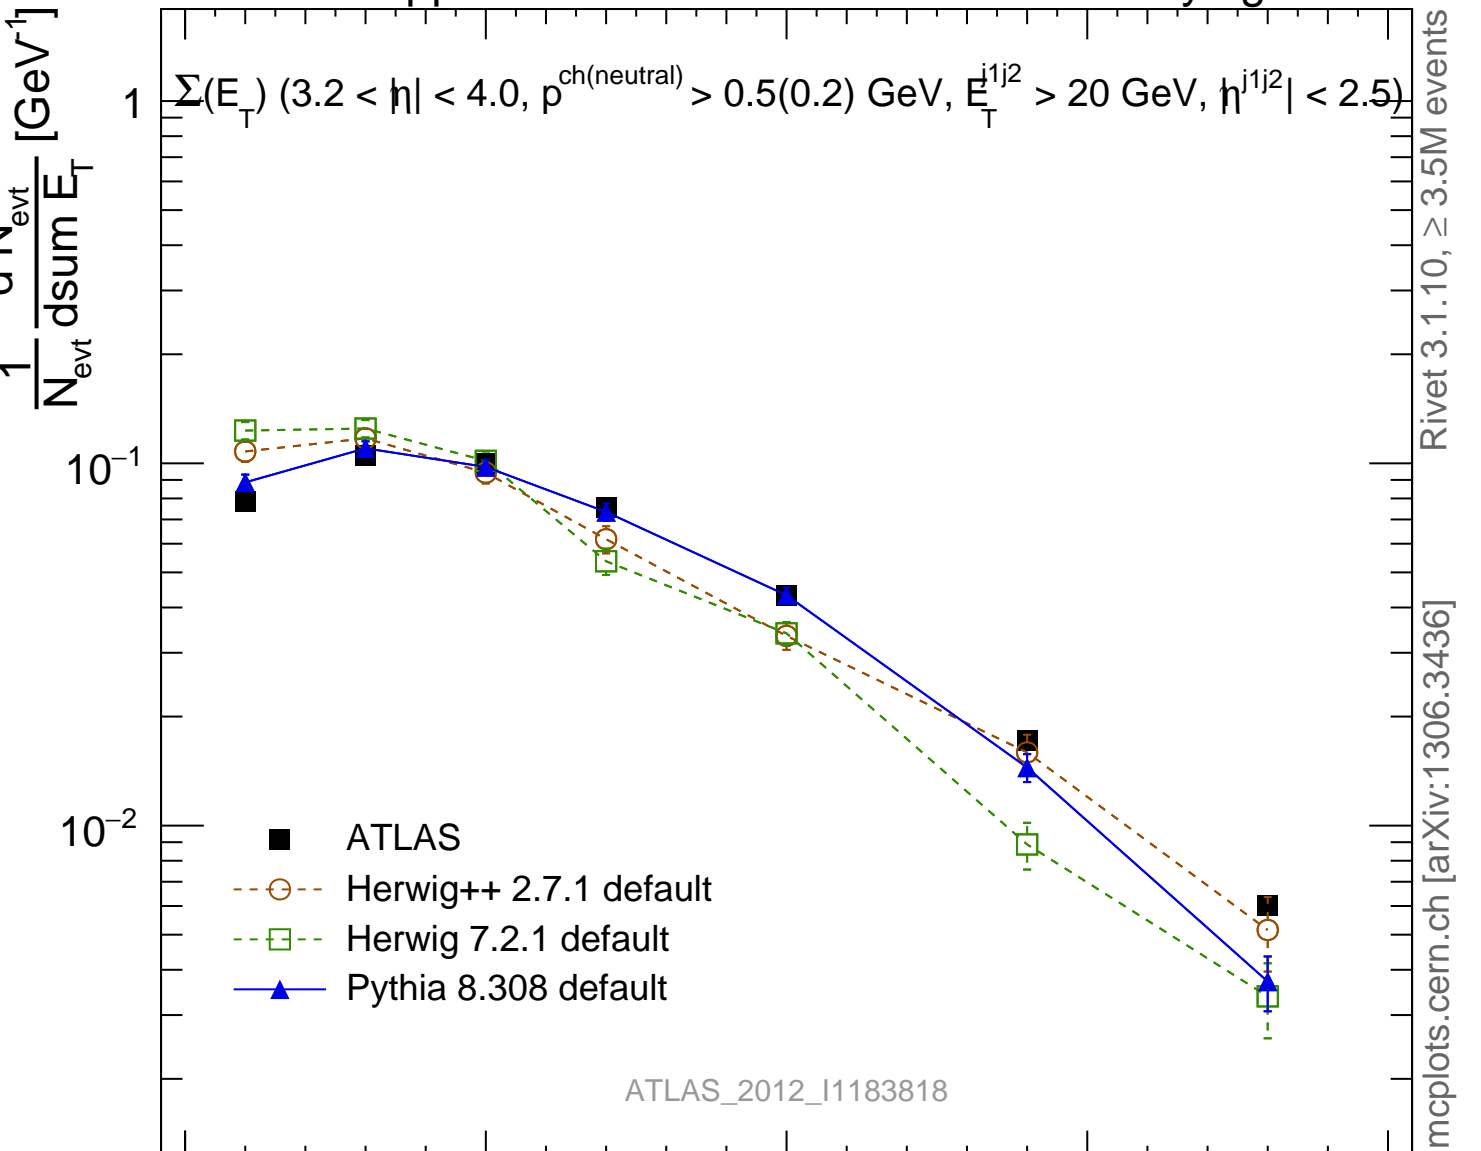

7000 GeV pp

Underlying Event

Rivet 3.1.10, $\geq 3.5\text{M}$ events

mcplots.cern.ch [arXiv:1306.3436]