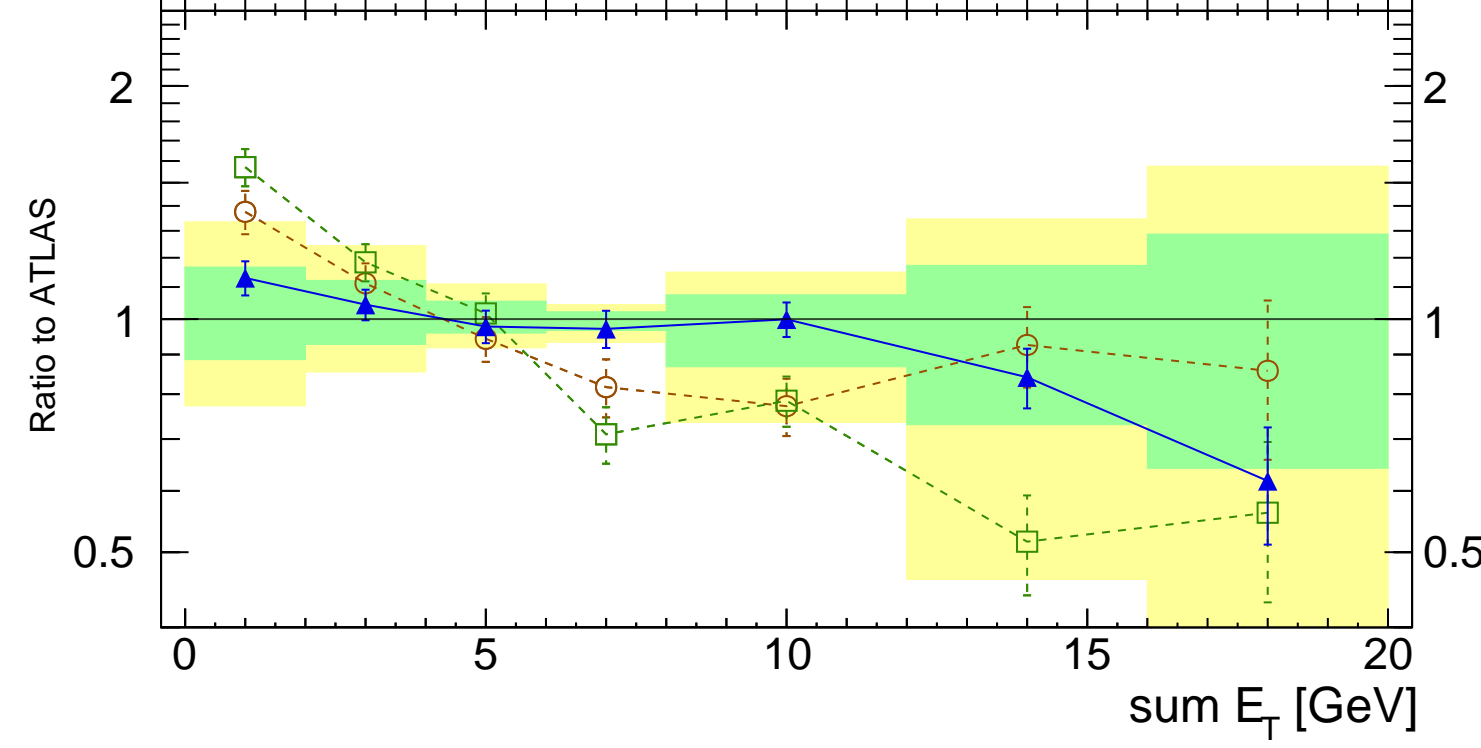

7000 GeV pp

Underlying Event

Rivet 3.1.10, $\geq 3.5\text{M}$ events

mcplots.cern.ch [arXiv:1306.3436]