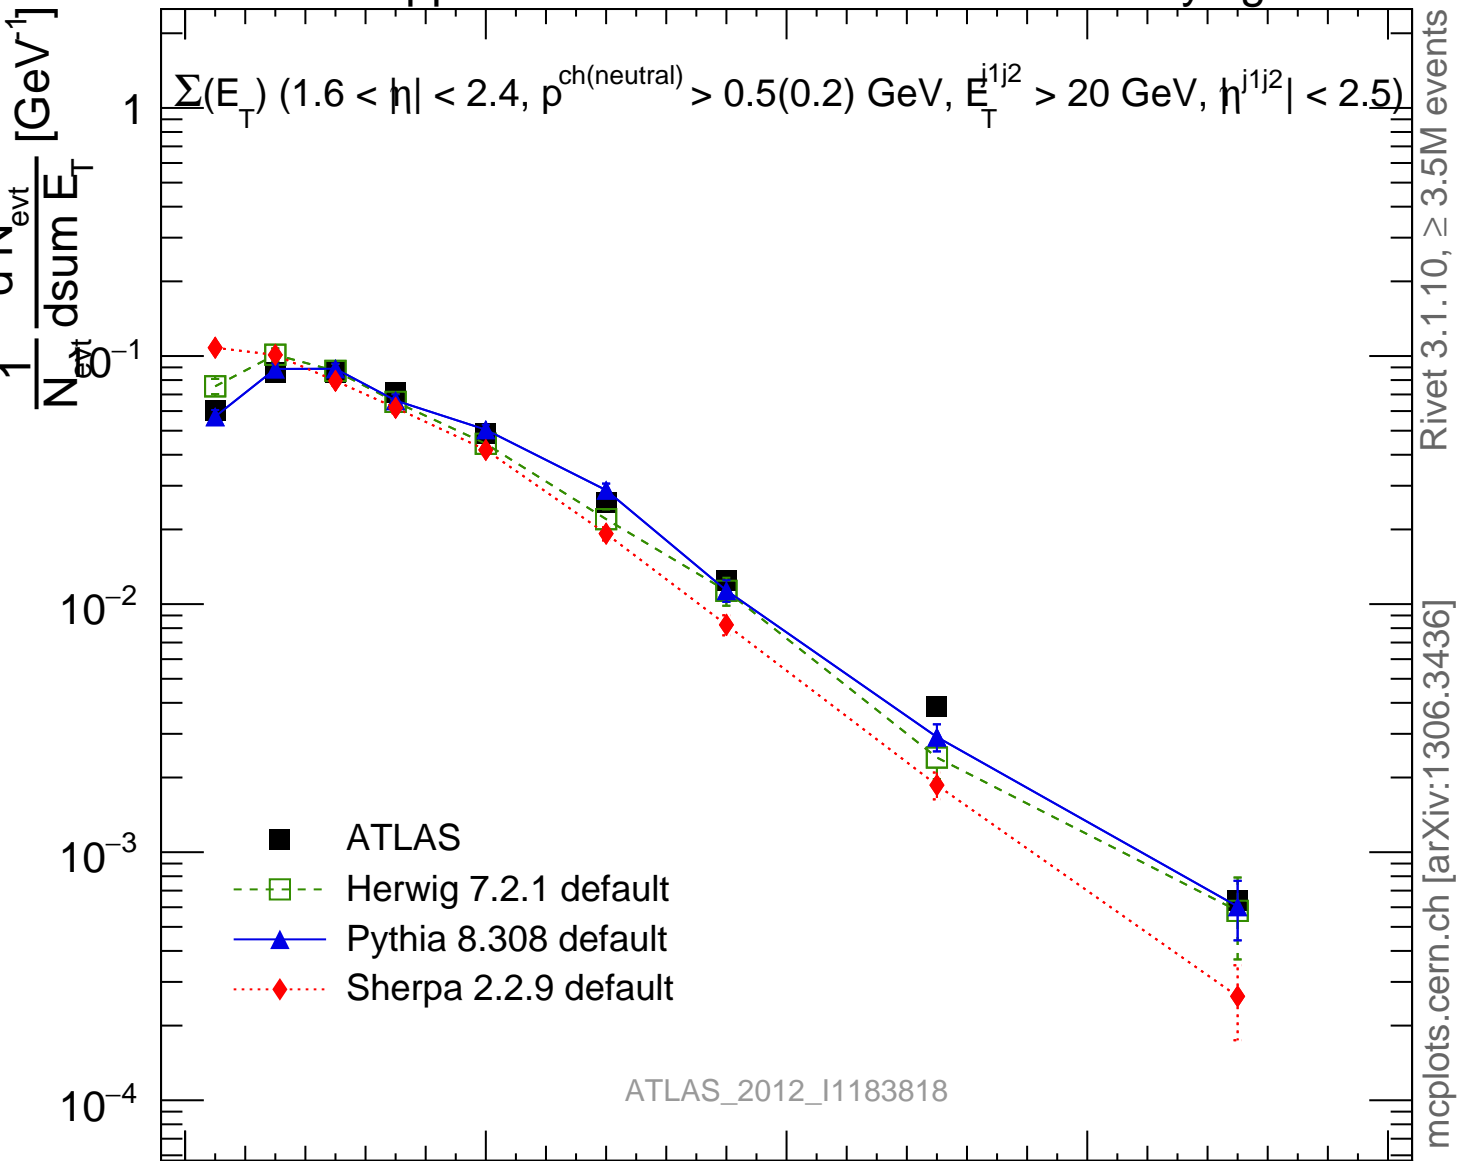

7000 GeV pp

Underlying Event

Rivet 3.1.10,  $\geq 3.5\text{M}$  events  
mcplots.cern.ch [arXiv:1306.3436]