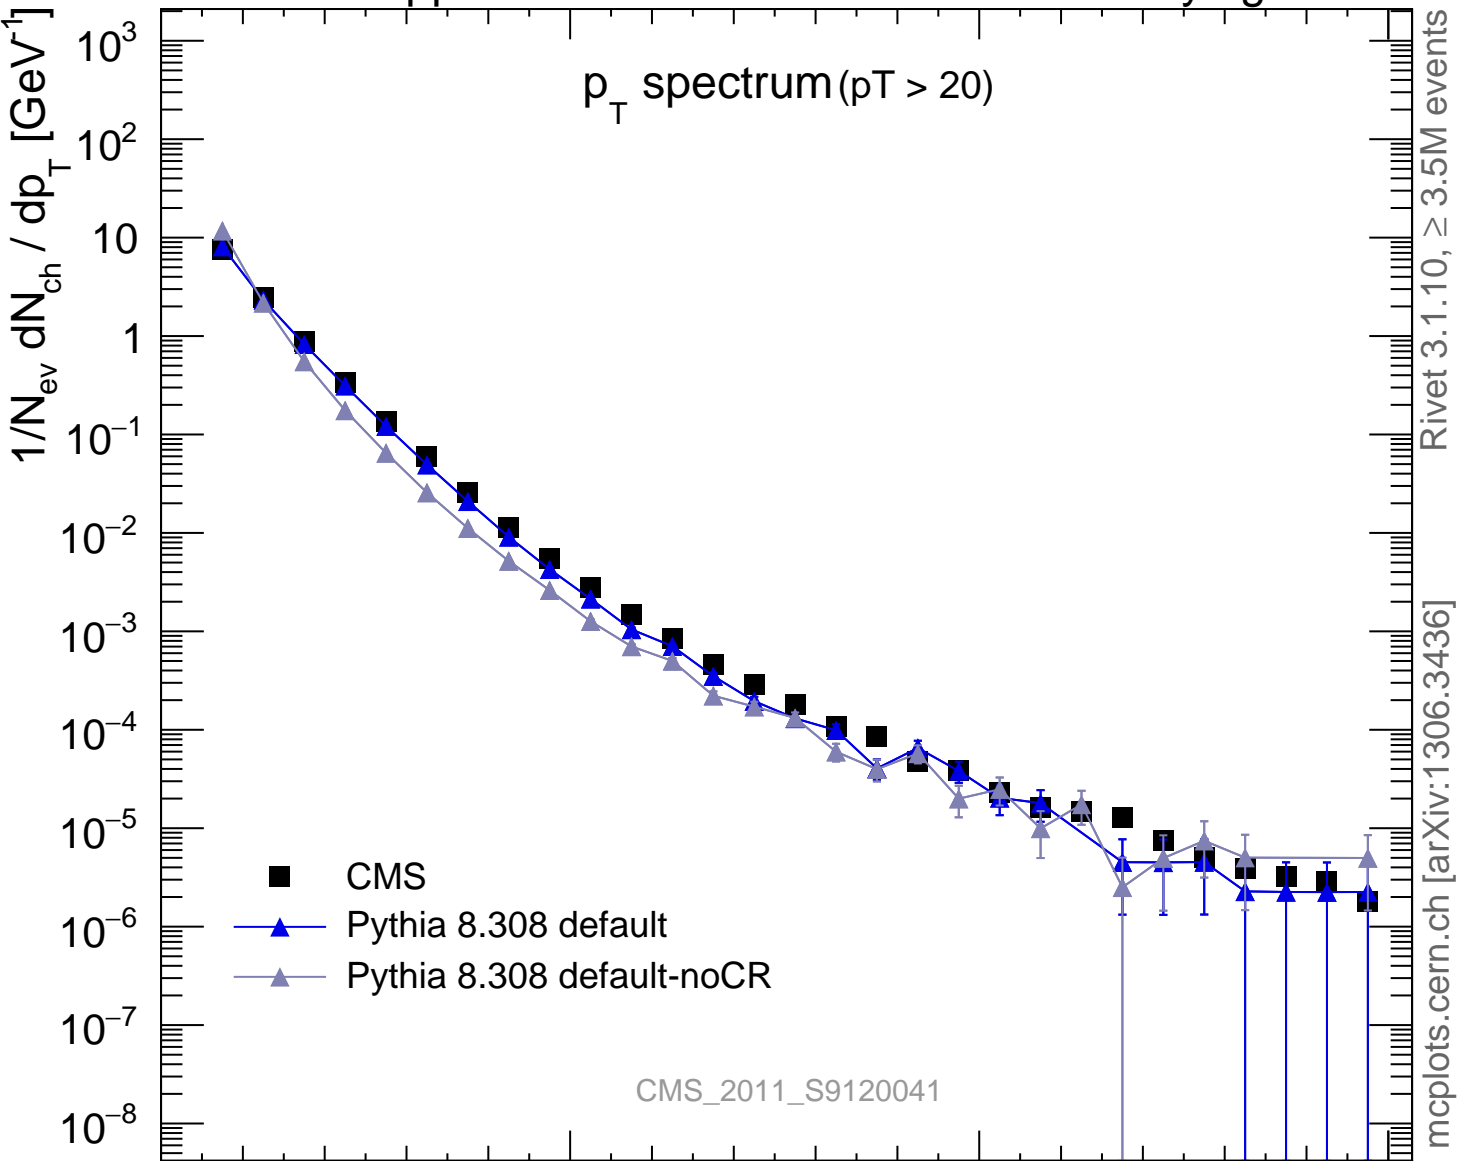

7000 GeV pp

Underlying Event

p_T spectrum ($p_T > 20$)

Rivet 3.1.10, $\geq 3.5M$ events
mcplots.cern.ch [arXiv:1306.3436]