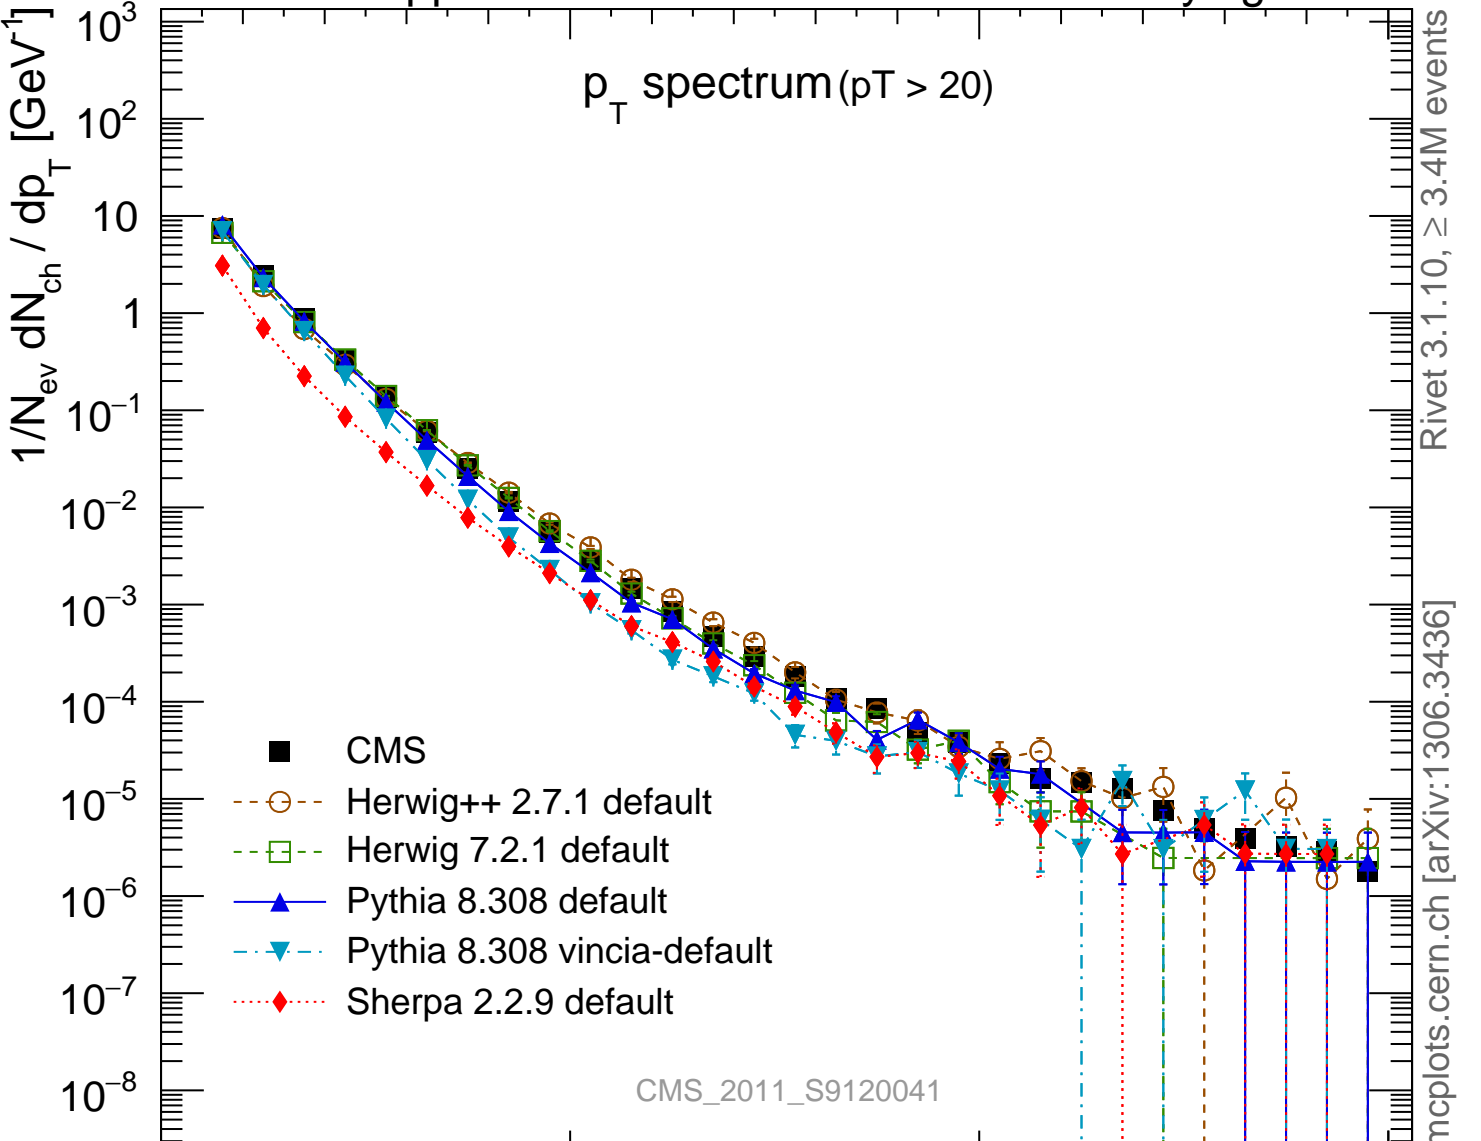

7000 GeV pp

Underlying Event

p_T spectrum ($p_T > 20$)

Rivet 3.1.10, $\geq 3.4M$ events
mcplots.cern.ch [arXiv:1306.3436]