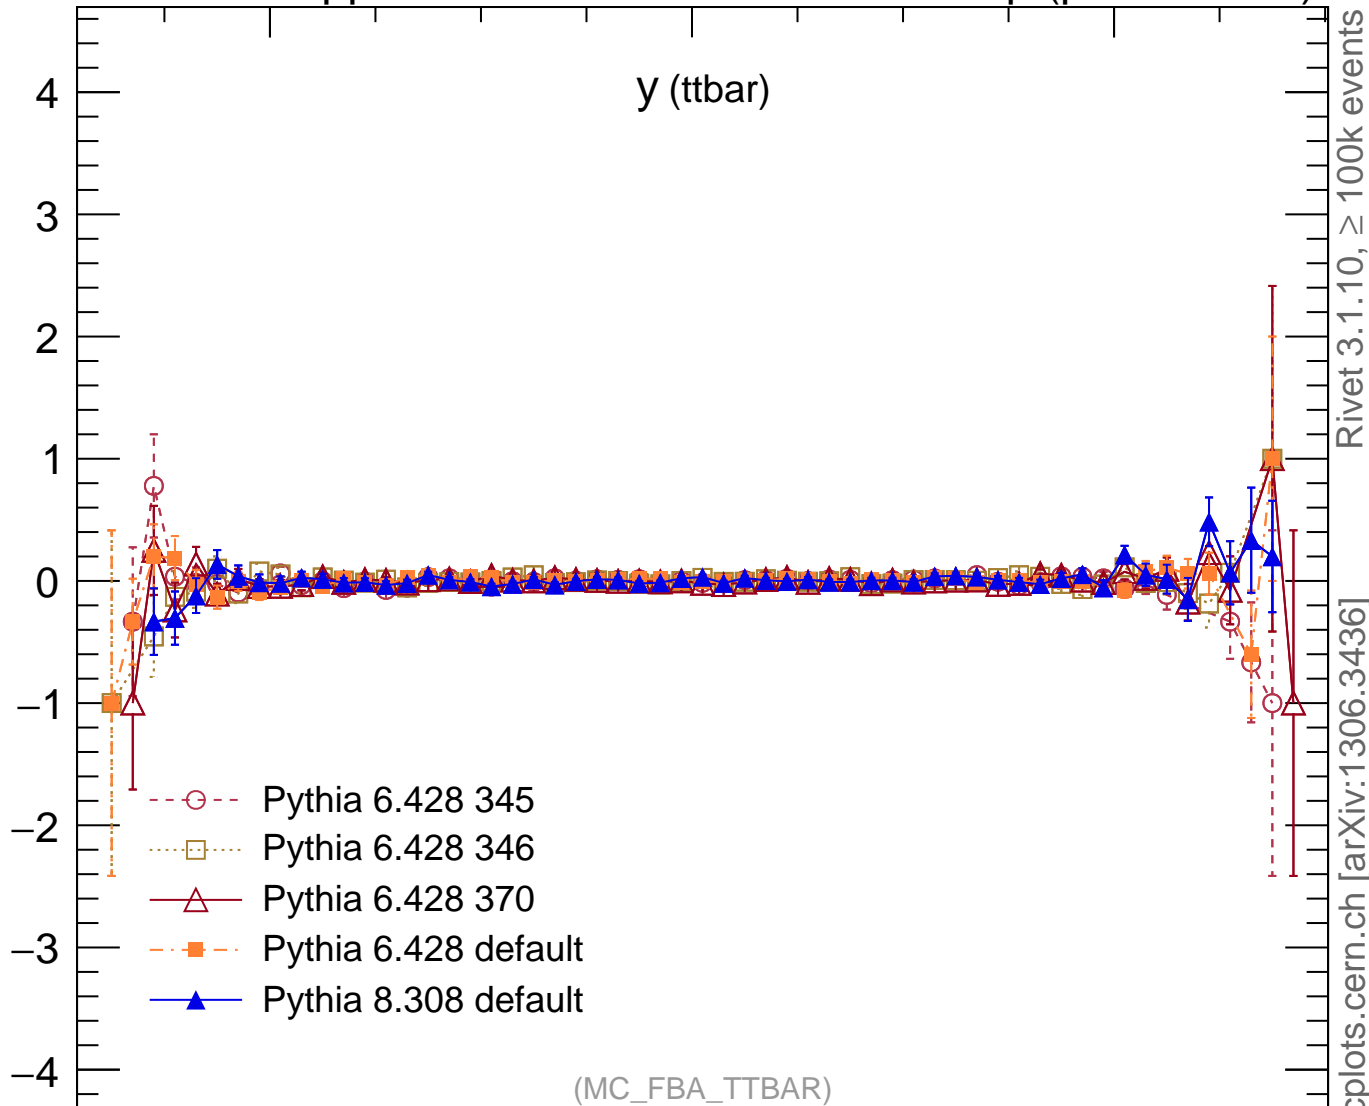

7000 GeV pp

Top (parton level)

$y$  (ttbar)

Rivet 3.1.10,  $\geq 100k$  events

mcplots.cern.ch [arXiv:1306.3436]

(MC\_FBA\_TTBAR)

Ratio to Pythia 6.428 345