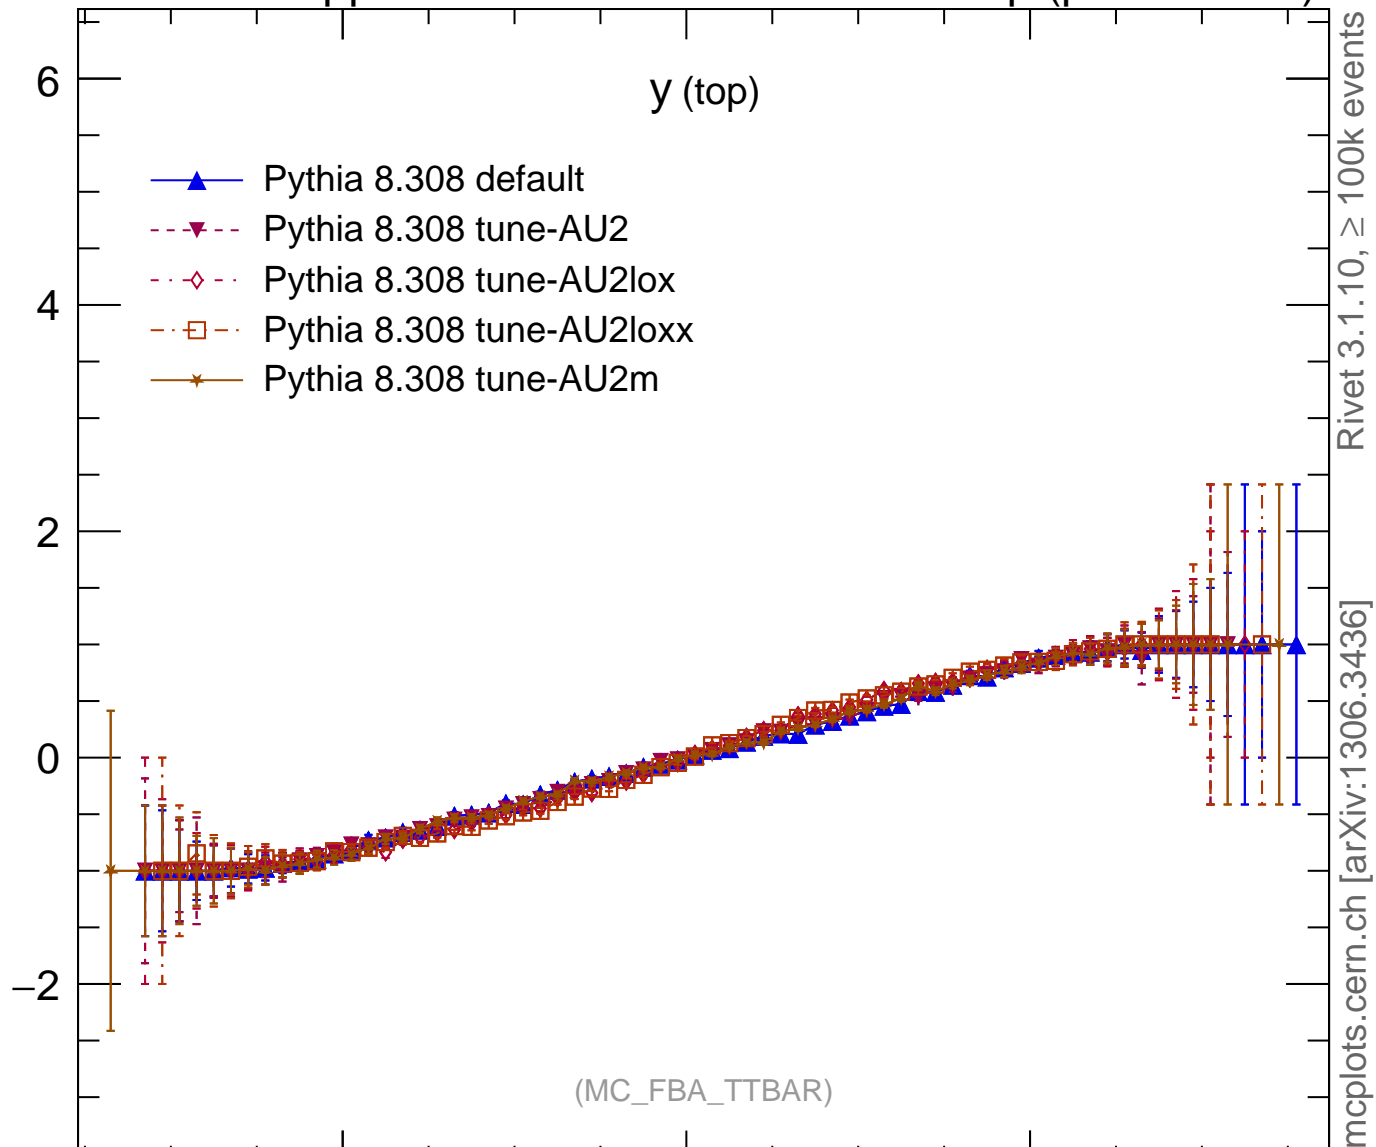

7000 GeV pp

Top (parton level)

Ratio to Pythia 8.308 default