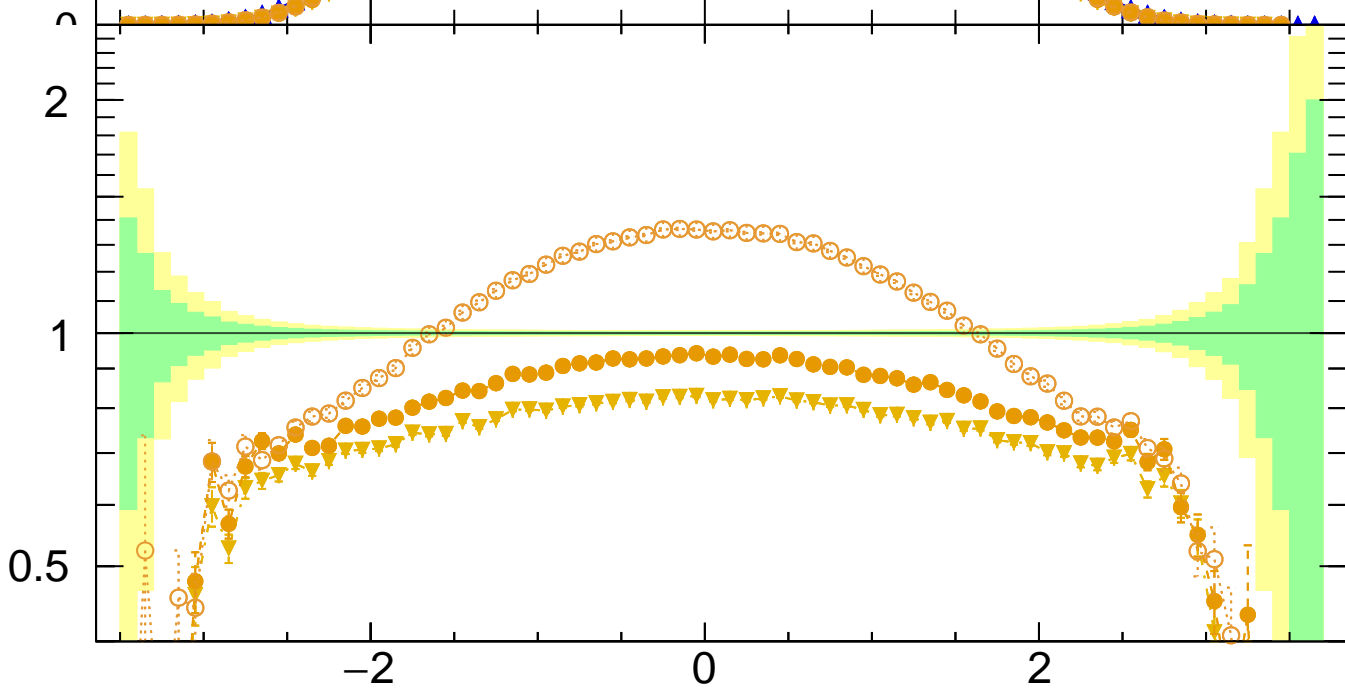

7000 GeV pp

Top (parton level)

y (top)

- Pythia 8.308 default
- Pythia 8.308 tune-1
- Pythia 8.308 tune-2c
- Pythia 8.308 tune-2m

Rivet 3.1.10, $\geq 3.3M$ events

mcplots.cern.ch [arXiv:1306.3436]

(MC_FBA_TTBAR)

Ratio to Pythia 8.308 default

2
1
0.5