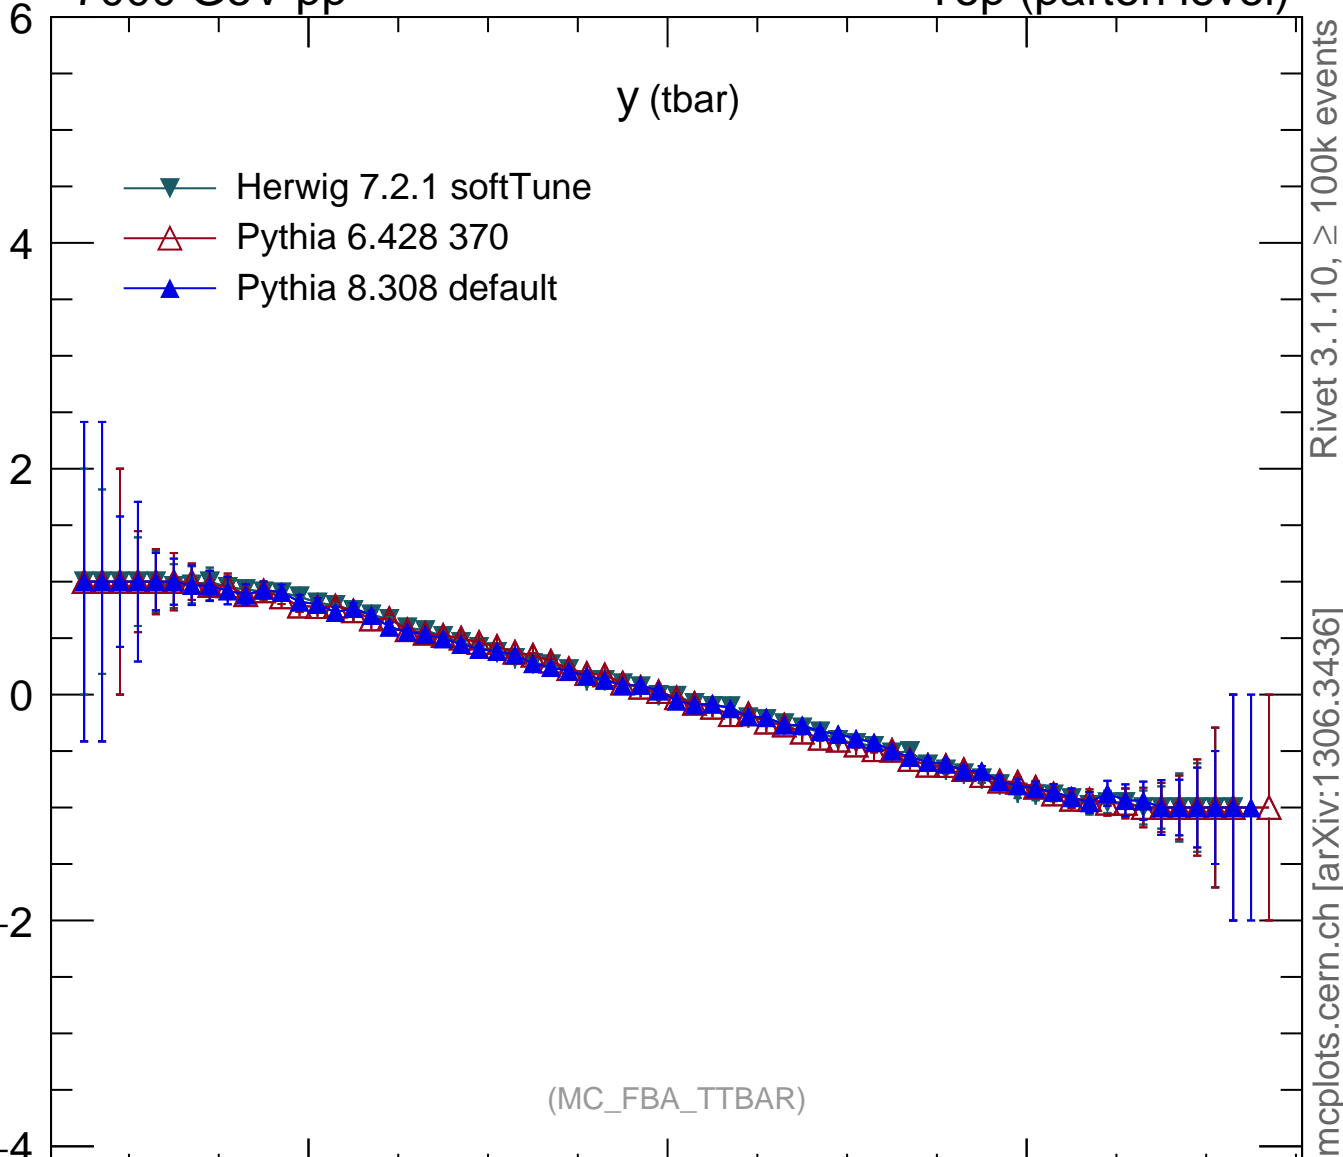

7000 GeV pp

Top (parton level)

(MC\_FBA\_TTBAR)

Ratio to Herwig 7.2.1 softTune