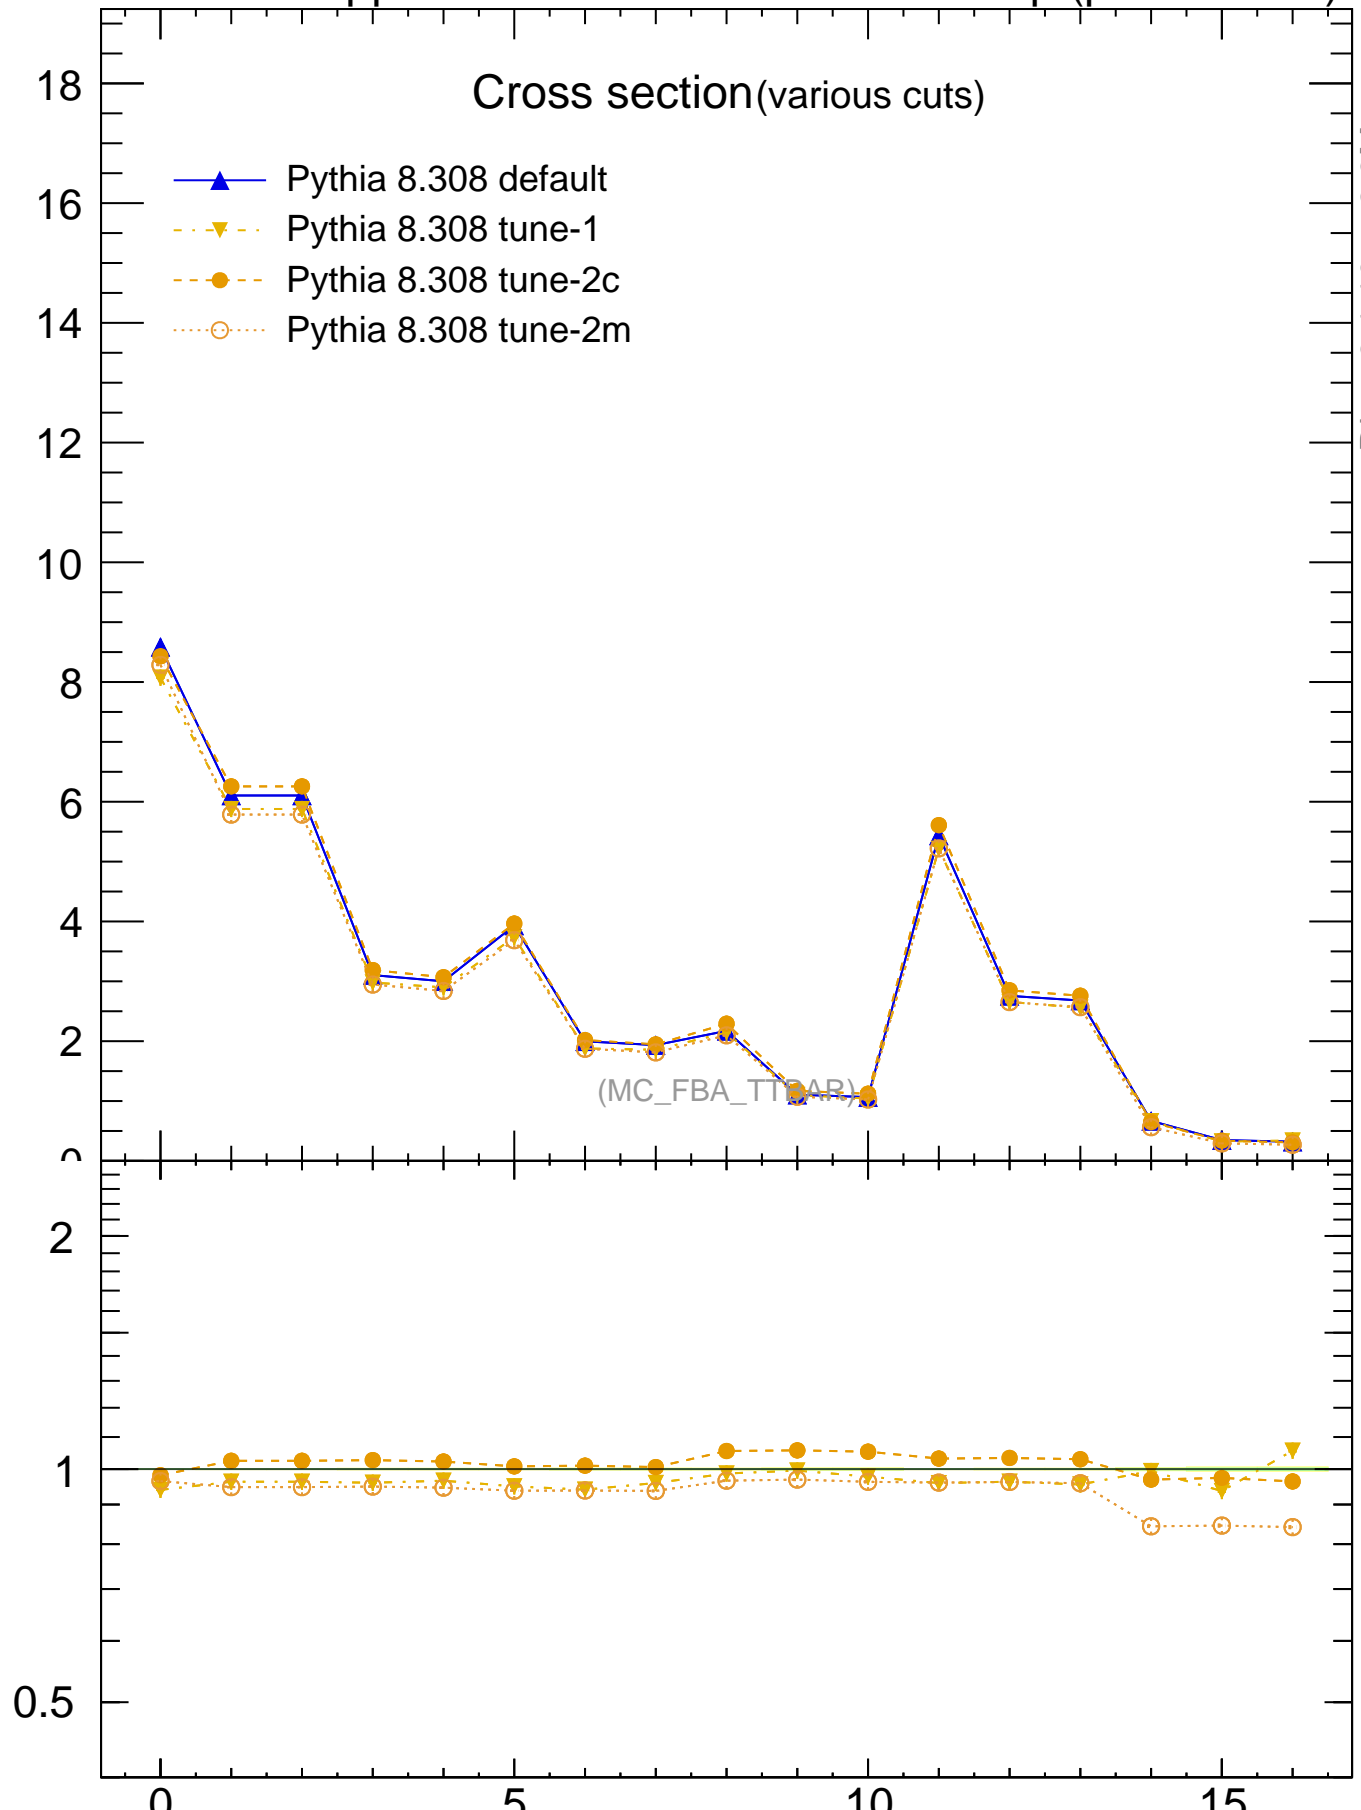

1960 GeV ppbar

Top (parton level)

Cross section (various cuts)

- Pythia 8.308 default
- Pythia 8.308 tune-1
- Pythia 8.308 tune-2c
- Pythia 8.308 tune-2m

Rivet 3.1.10, $\geq 2.6M$ events

mcplots.cern.ch [arXiv:1306.3436]

(MC_FBA_TT[AR])

Ratio to Pythia 8.308 default

2

1

0.5