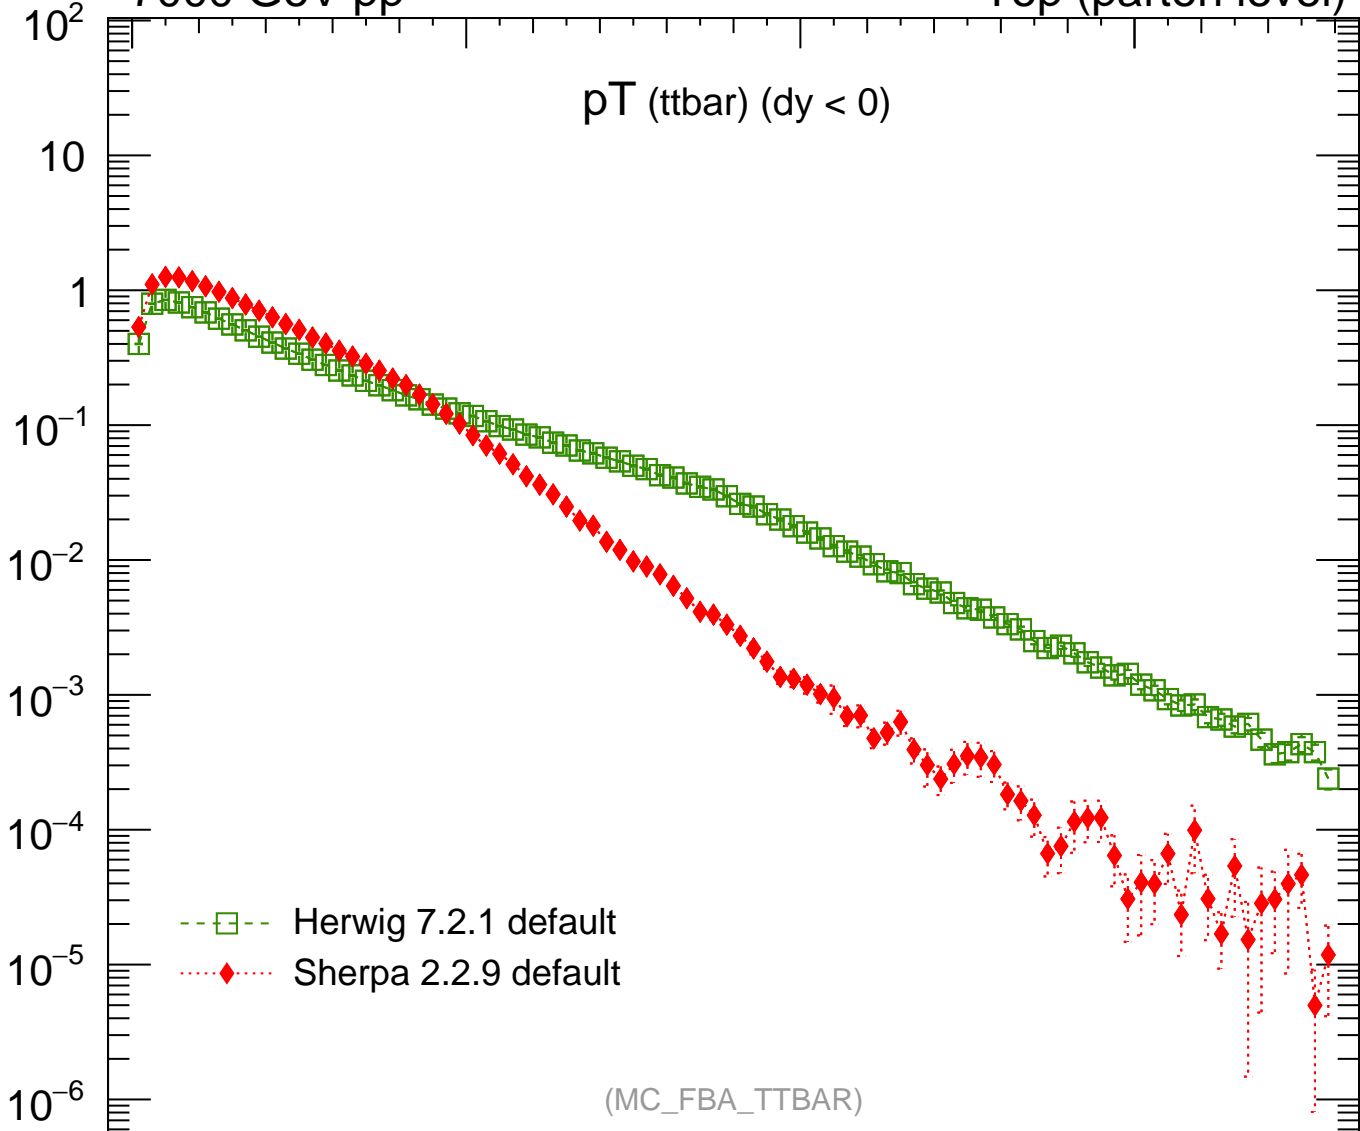

7000 GeV pp

Top (parton level)

p_T (ttbar) ($dy < 0$)

Rivet 3.1.10, ≥ 3.4 M events

mcplots.cern.ch [arXiv:1306.3436]

(MC_FBA_TTBAR)

Ratio to Herwig 7.2.1 default