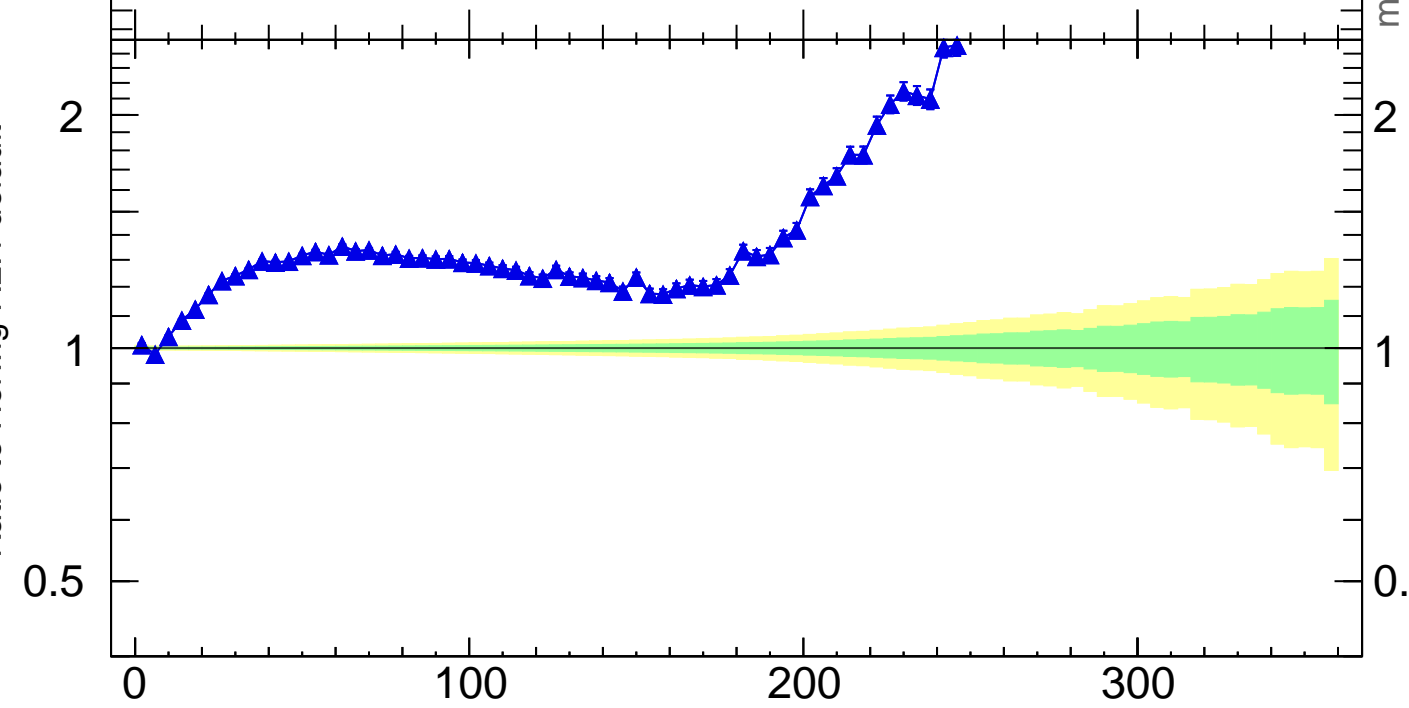

7000 GeV pp

Top (parton level)

p_T (ttbar) ($d_y > 0$)

Rivet 3.1.10, ≥ 3.4 M events

mcplots.cern.ch [arXiv:1306.3436]

(MC_FBA_TTBAR)

Ratio to Herwig 7.2.1 default

mcplots.cern.ch [arXiv:1306.3436]