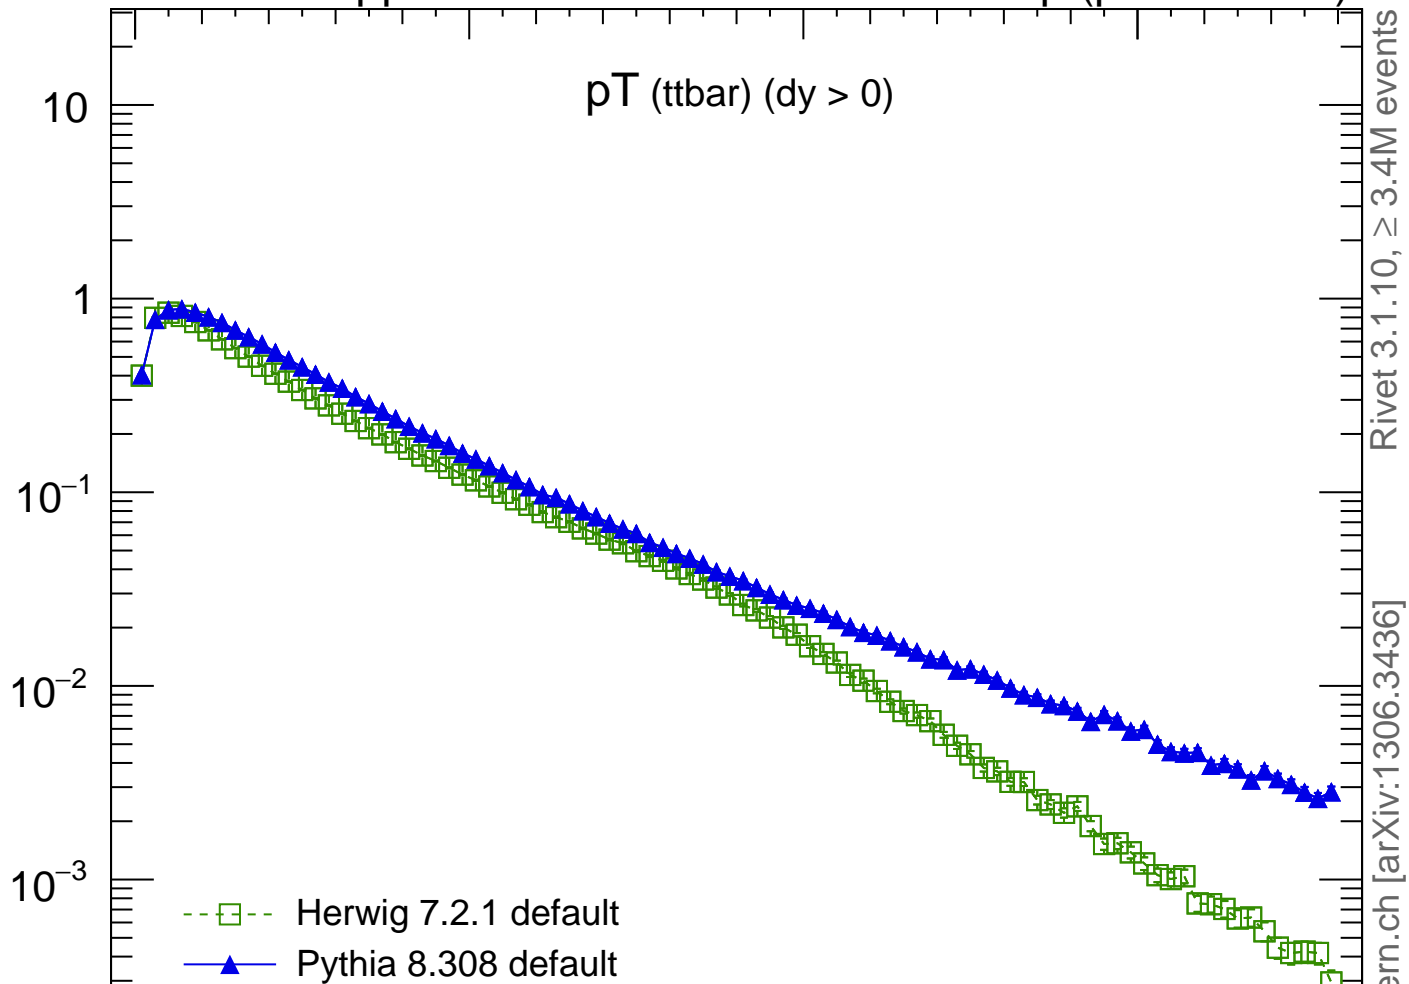

7000 GeV pp

Top (parton level)

p_T (ttbar) ($d_y > 0$)

Rivet 3.1.10, ≥ 3.4 M events

mcplots.cern.ch [arXiv:1306.3436]

(MC_FBA_TTBAR)

Ratio to Herwig 7.2.1 default

mcplots.cern.ch [arXiv:1306.3436]