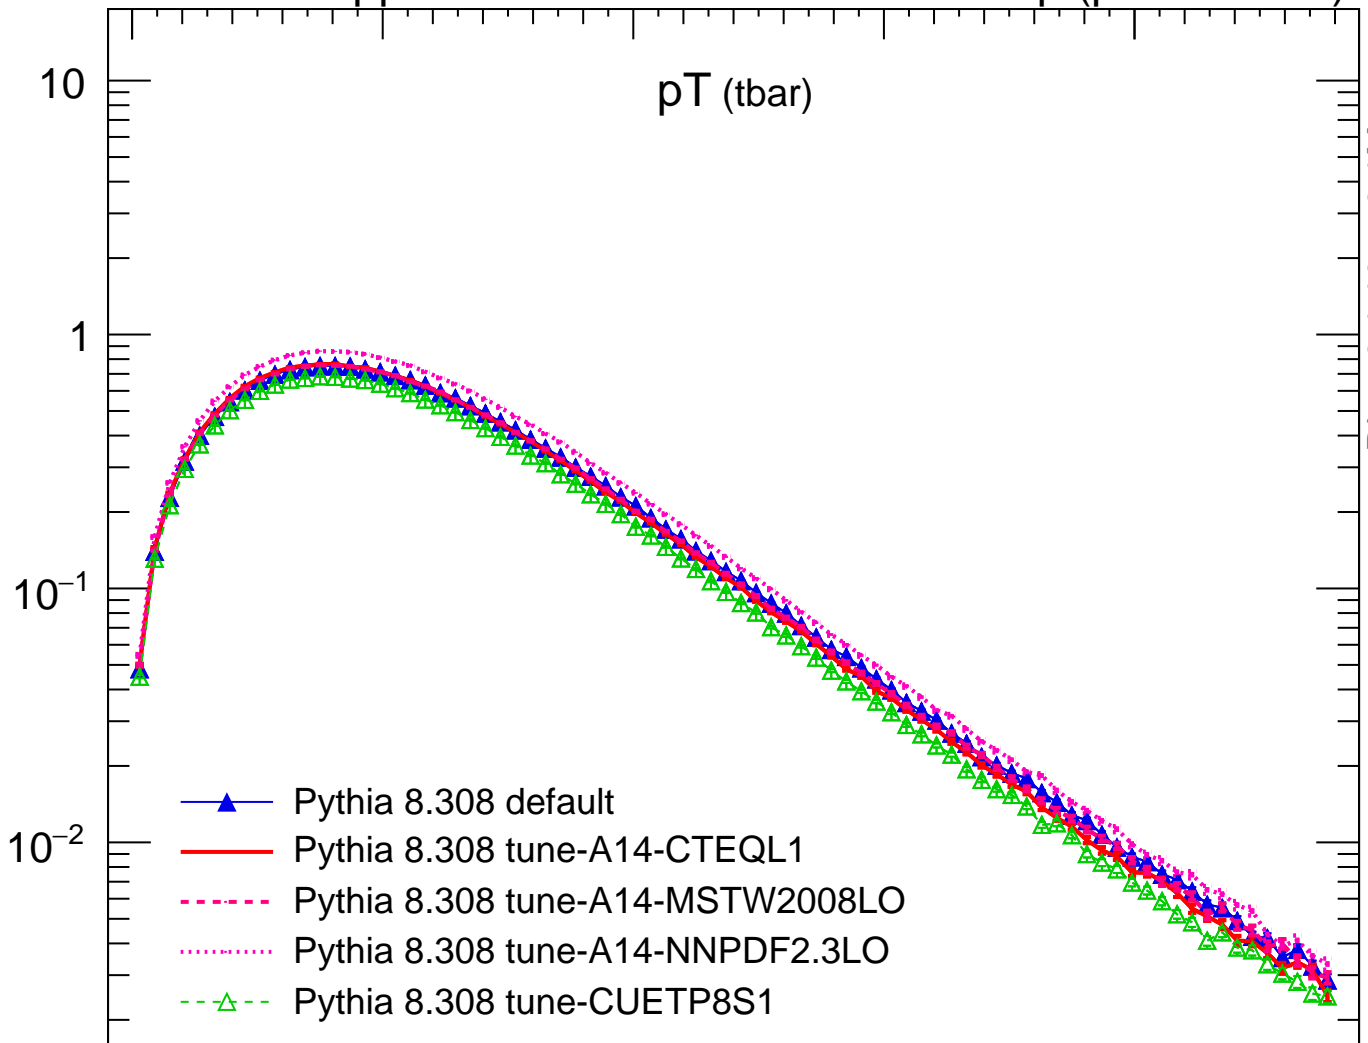

7000 GeV pp

Top (parton level)

pT (tbar)

Rivet 3.1.10,  $\geq 3.1M$  events  
mcplots.cern.ch [arXiv:1306.3436]

(MC\_FBA\_TTBAR)

Ratio to Pythia 8.308 default