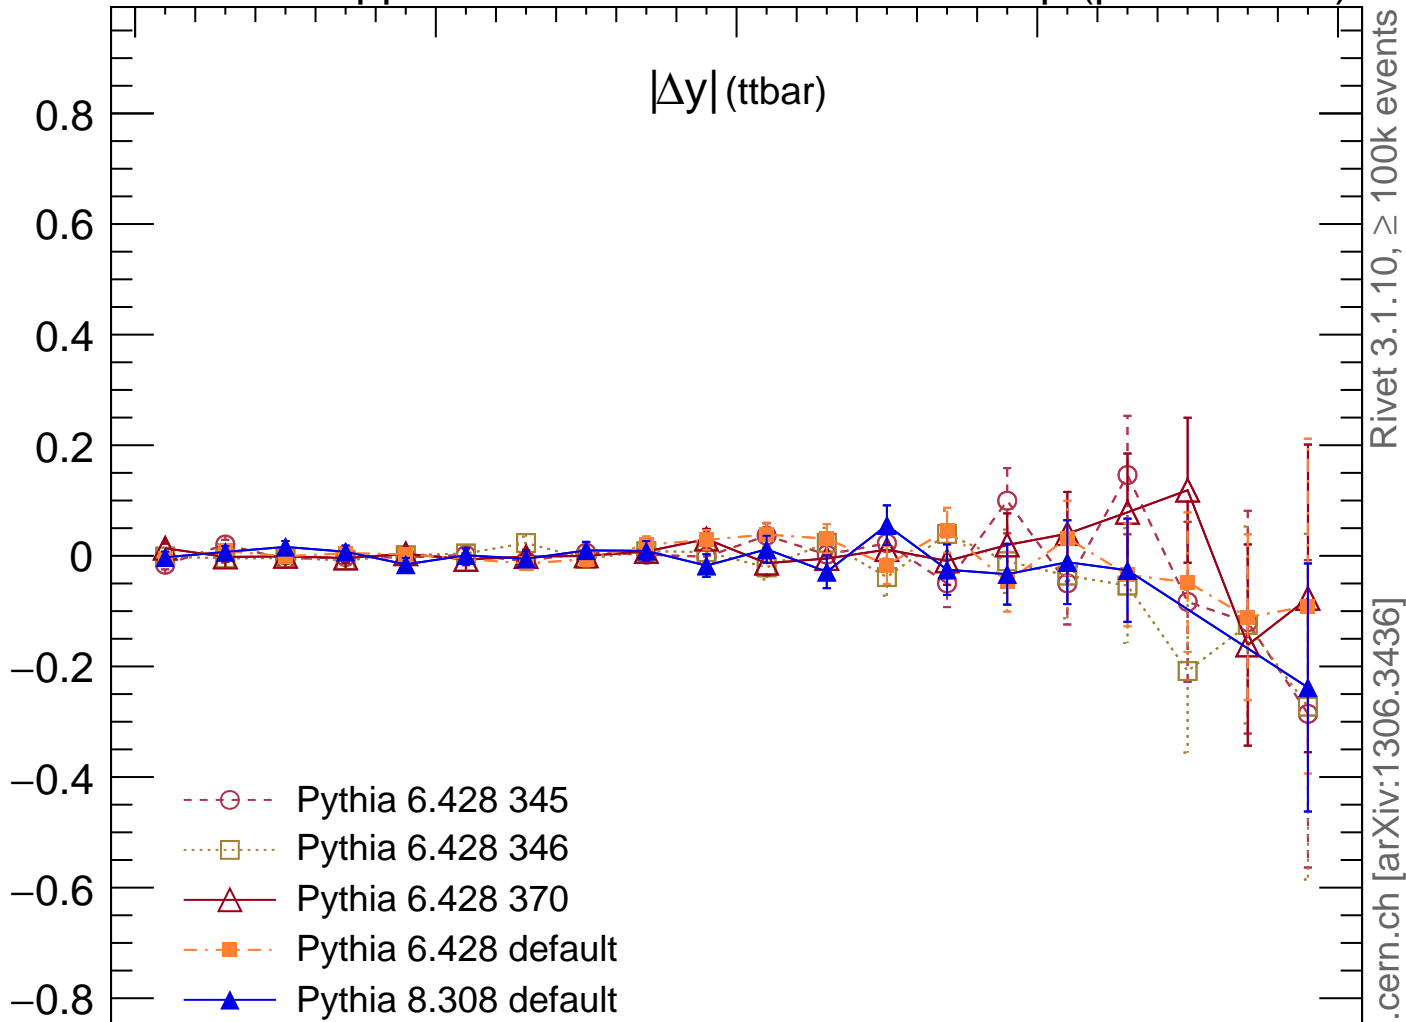

7000 GeV pp

Top (parton level)

$|\Delta y|$ (ttbar)

Rivet 3.1.10, $\geq 100k$ events

mcplots.cern.ch [arXiv:1306.3436]

(MC_FBA_TTBAR)

Ratio to Pythia 6.428 345