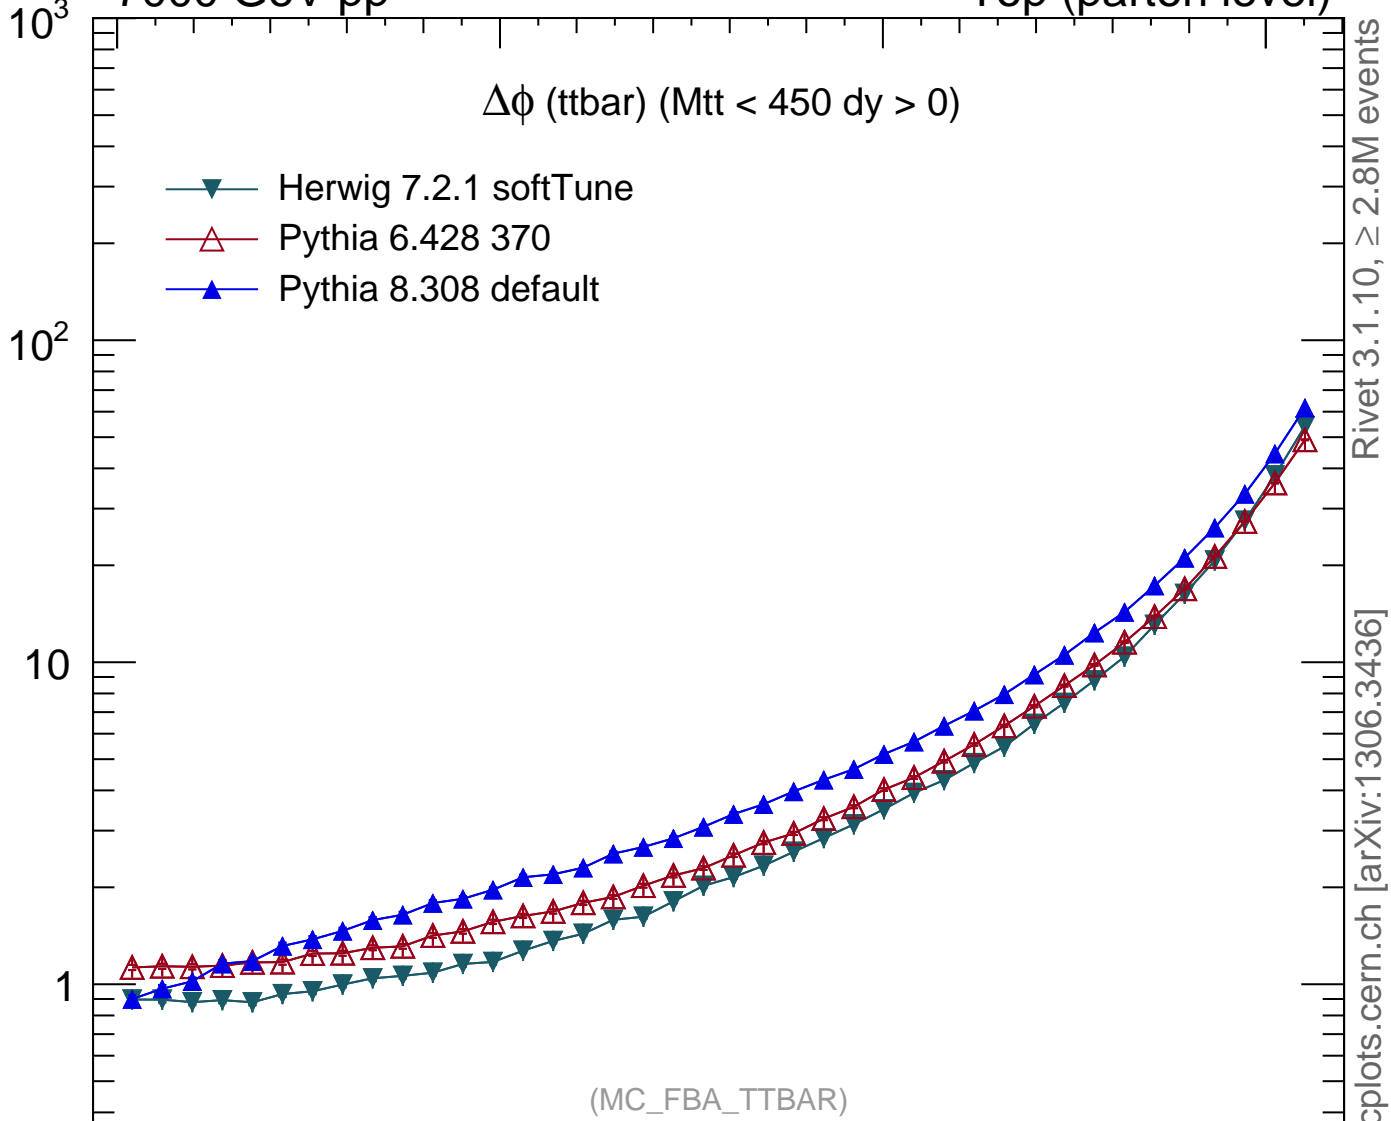

7000 GeV pp

Top (parton level)

(MC_FBA_TTBAR)