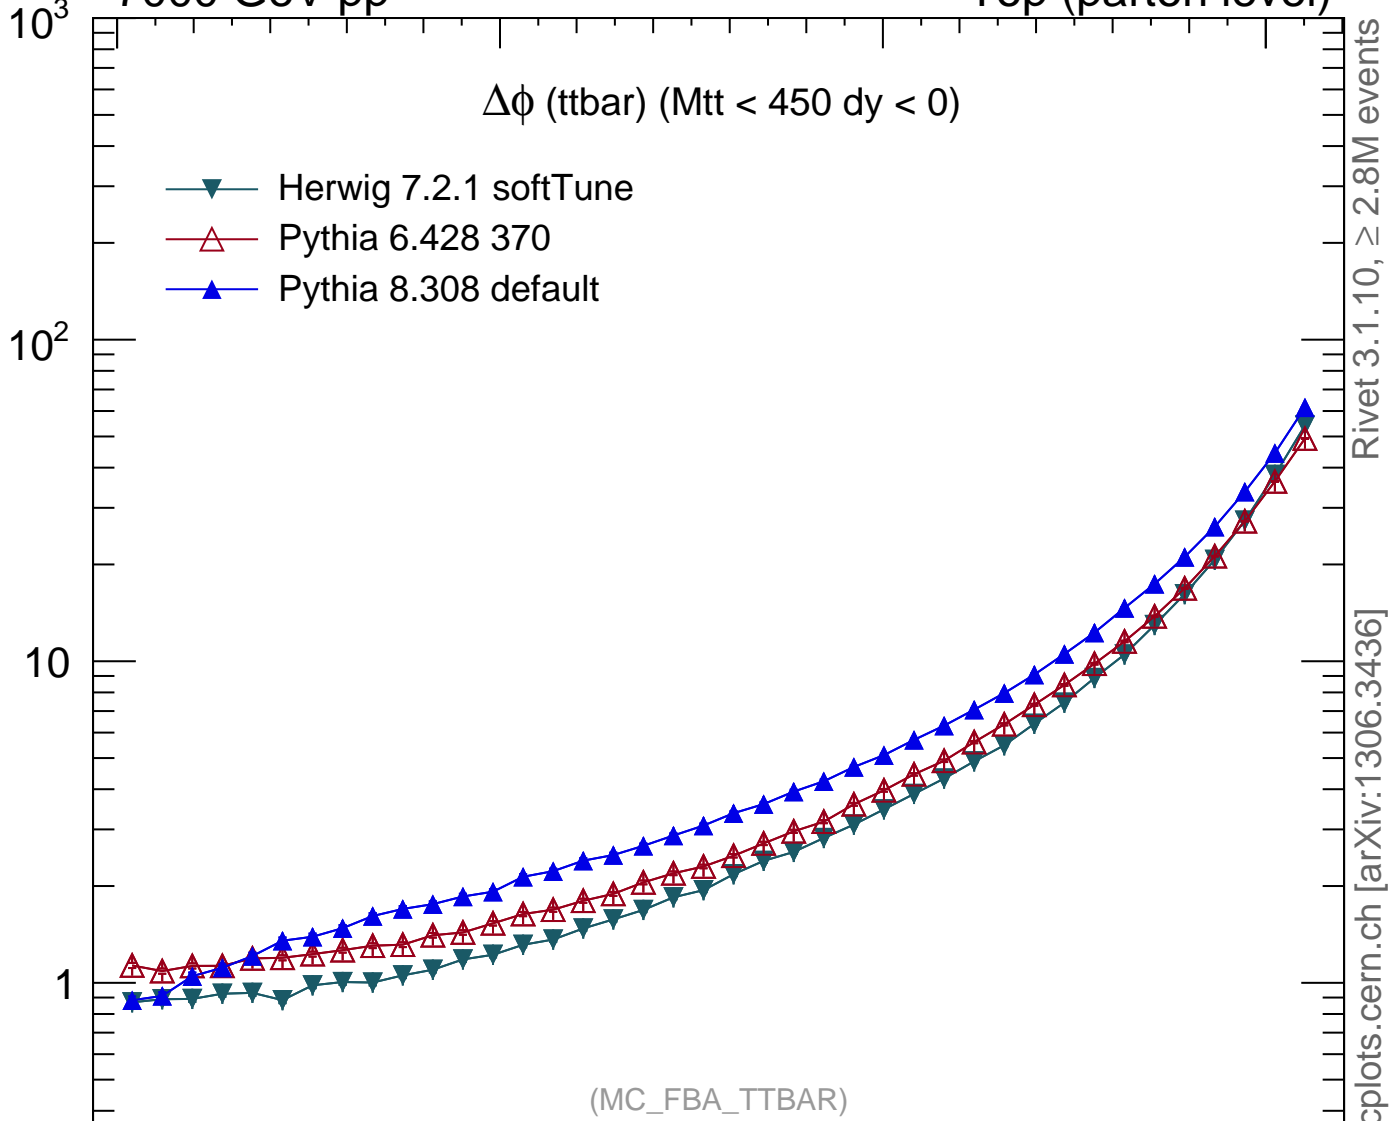

7000 GeV pp

Top (parton level)

(MC_FBA_TTBAR)

Ratio to Herwig 7.2.1 softTune