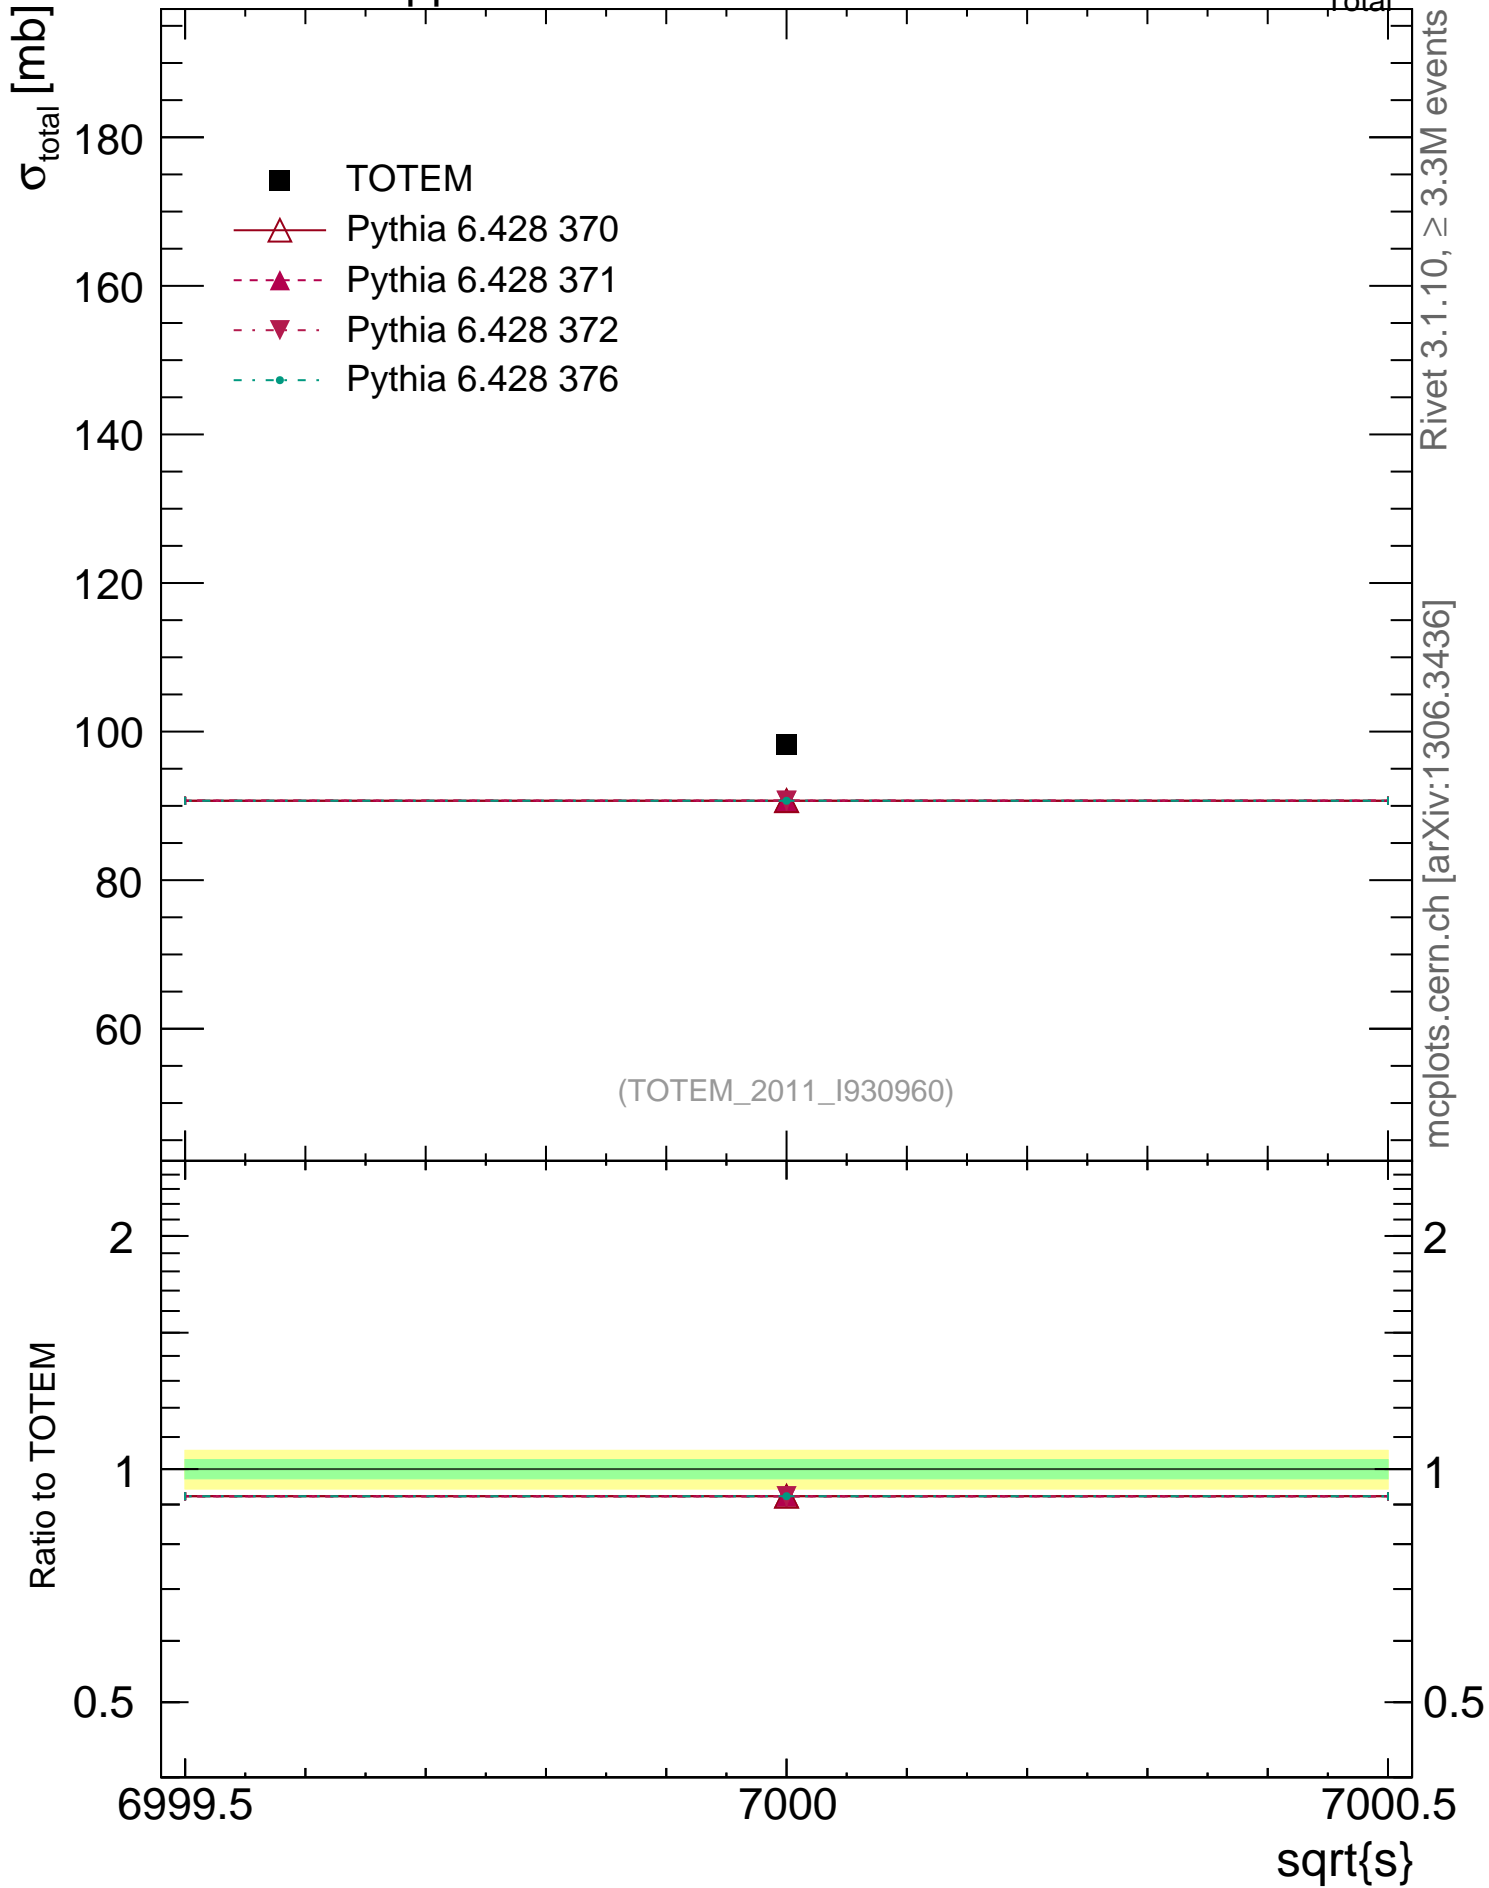

7000 GeV pp

σ_{Total}

Rivet 3.1.10, ≥ 3.3 M events
mcplots.cern.ch [arXiv:1306.3436]