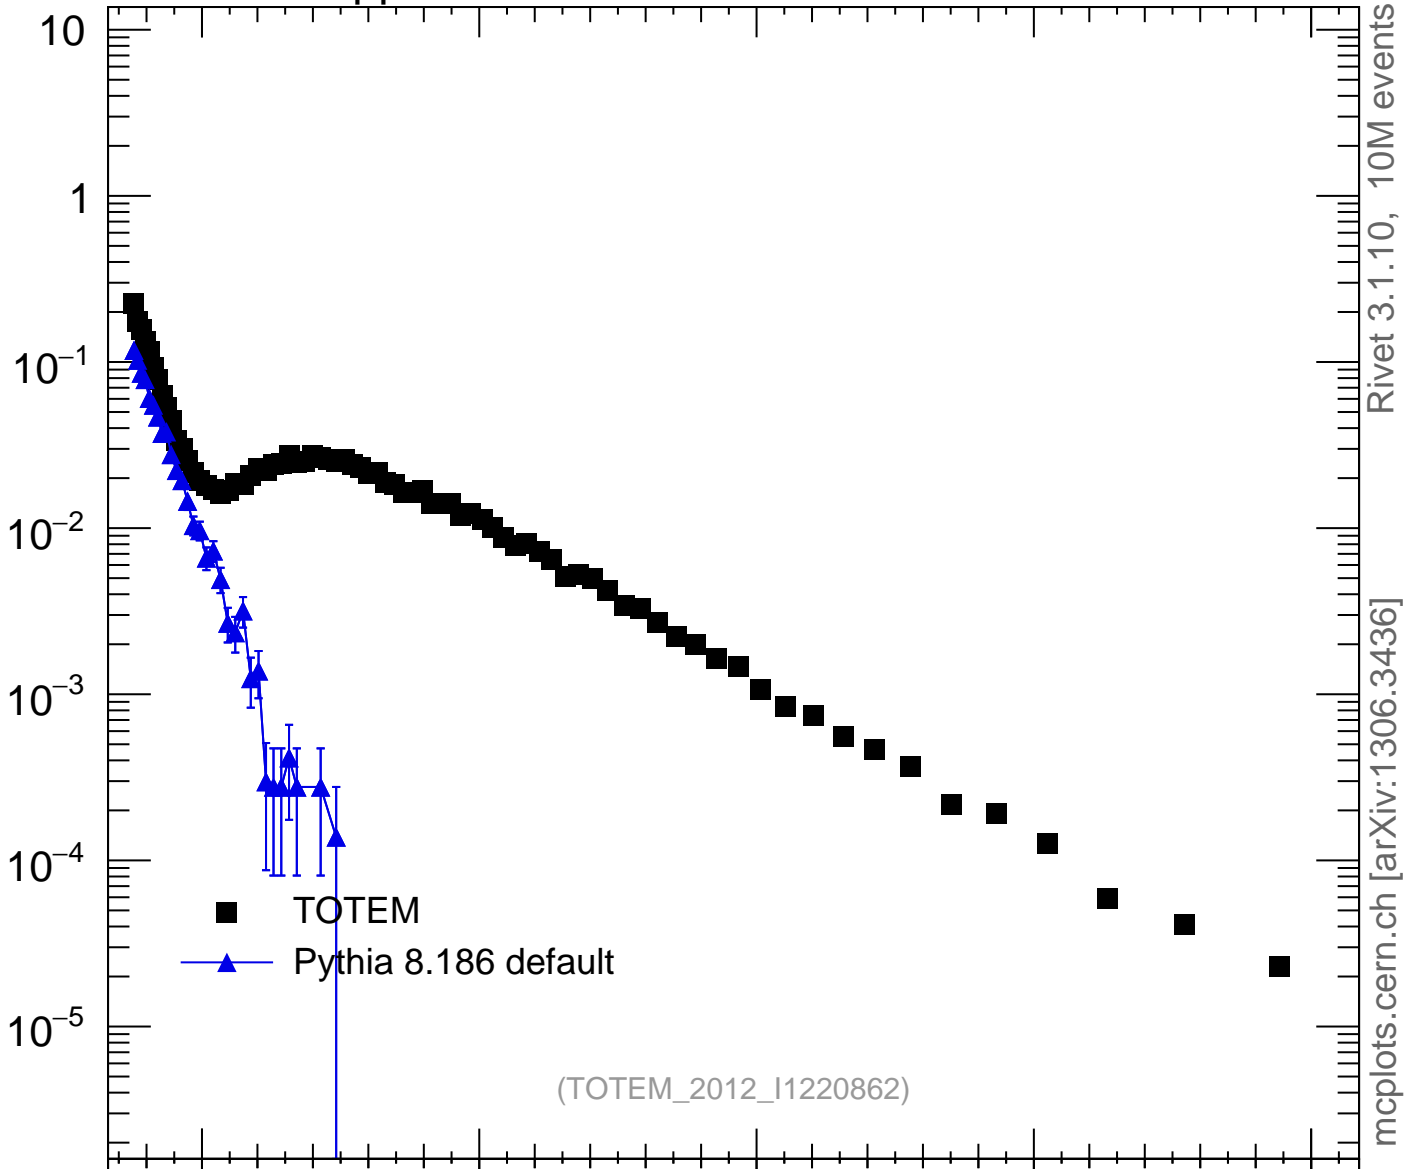

7000 GeV pp

Elastic

Rivet 3.1.10, 10M events
mcplots.cern.ch [arXiv:1306.3436]