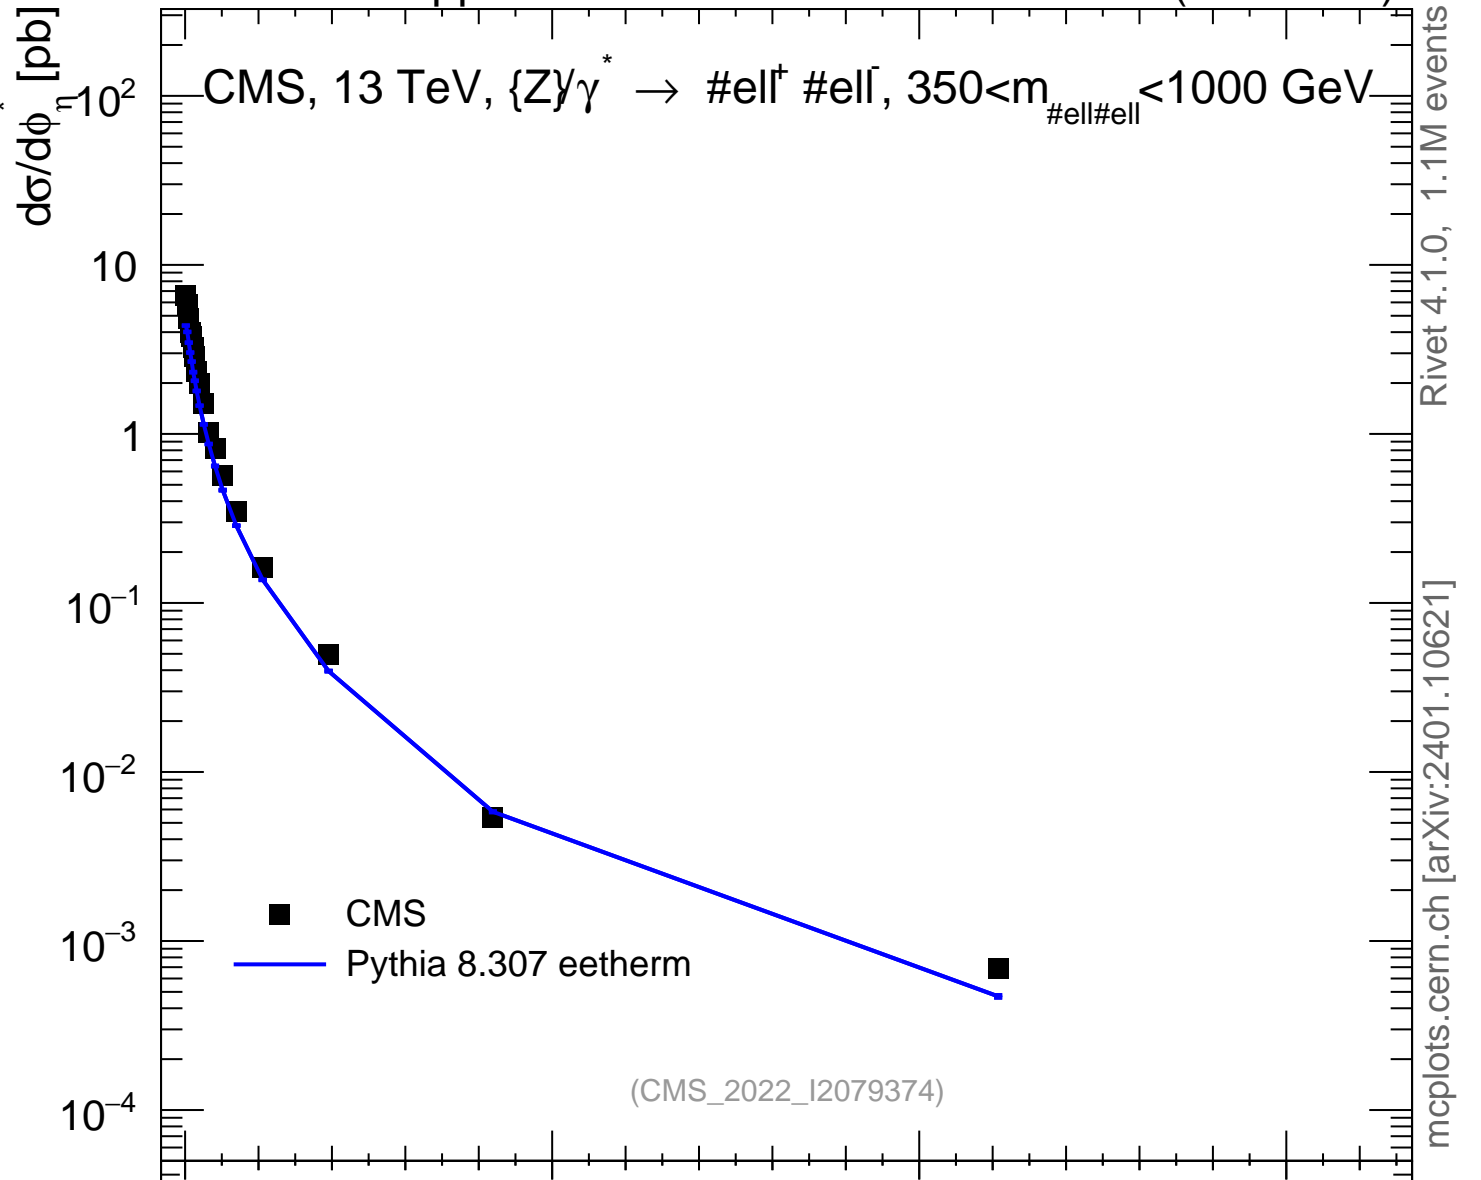

13000 GeV pp

Z (Drell-Yan)

(CMS_2022_I2079374)

Rivet 4.1.0, 1.1M events
mcplots.cern.ch [arXiv:2401.10621]