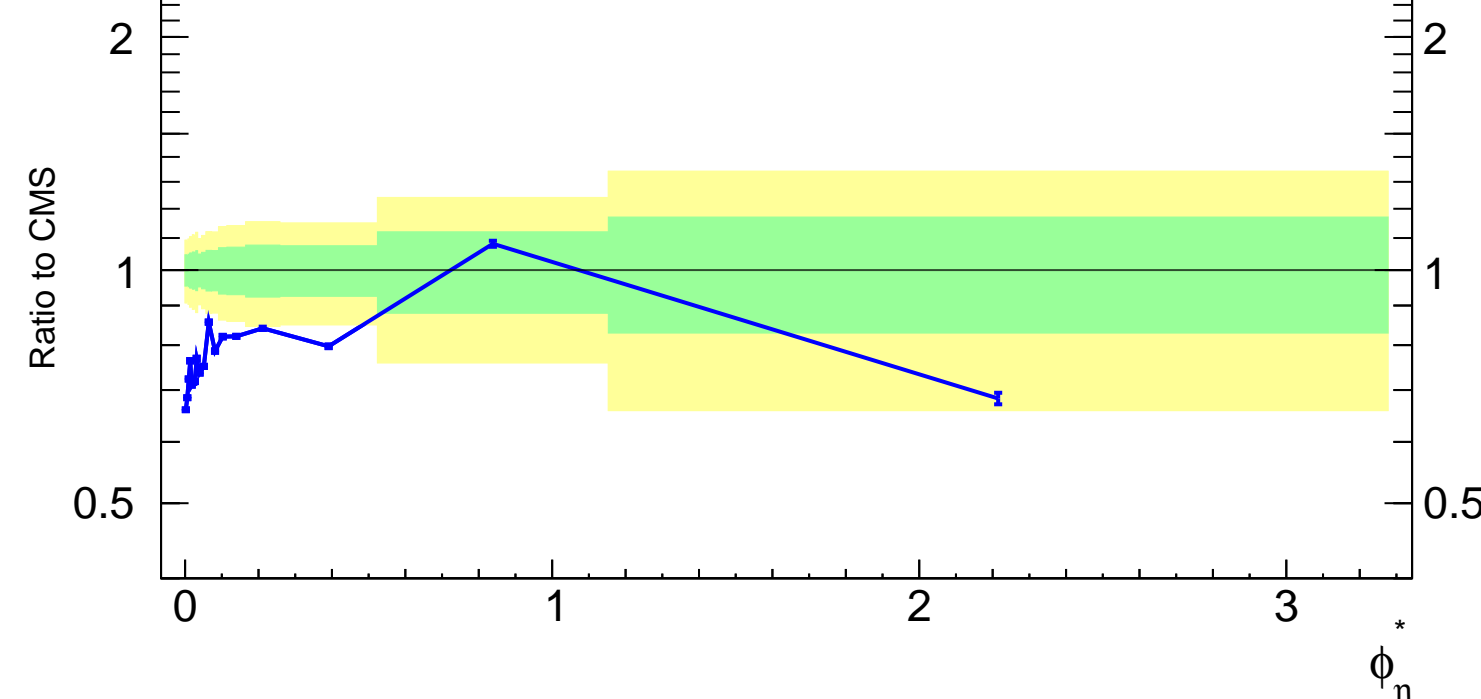

13000 GeV pp

Z (Drell-Yan)

(CMS_2022_I2079374)

Rivet 4.1.0, 1.1M events
mcplots.cern.ch [arXiv:2401.10621]