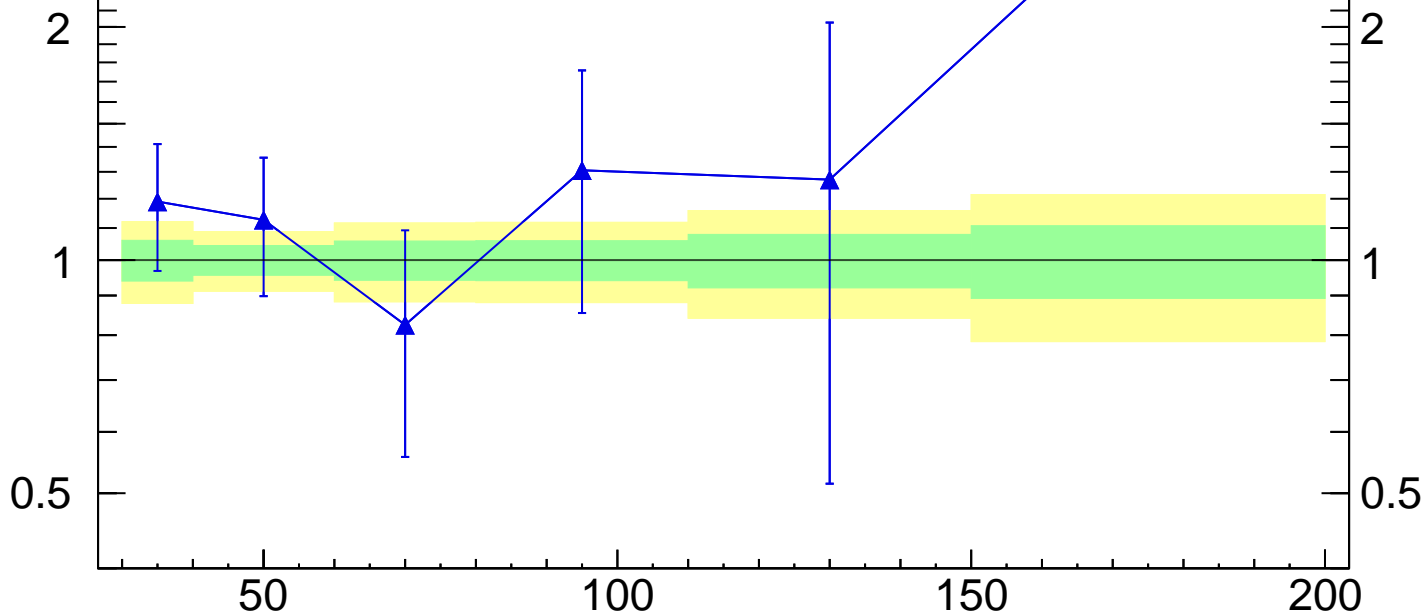

Jet  $p_T$  ratio (CMS Z+c and Z+b)

■ CMS  
▲ Pythia 8.315 default

(CMS\_2020\_I1776758)

Ratio to CMS

Rivet 4.1.0, 100k events  
mcplots.cern.ch [arXiv:1306.3436]