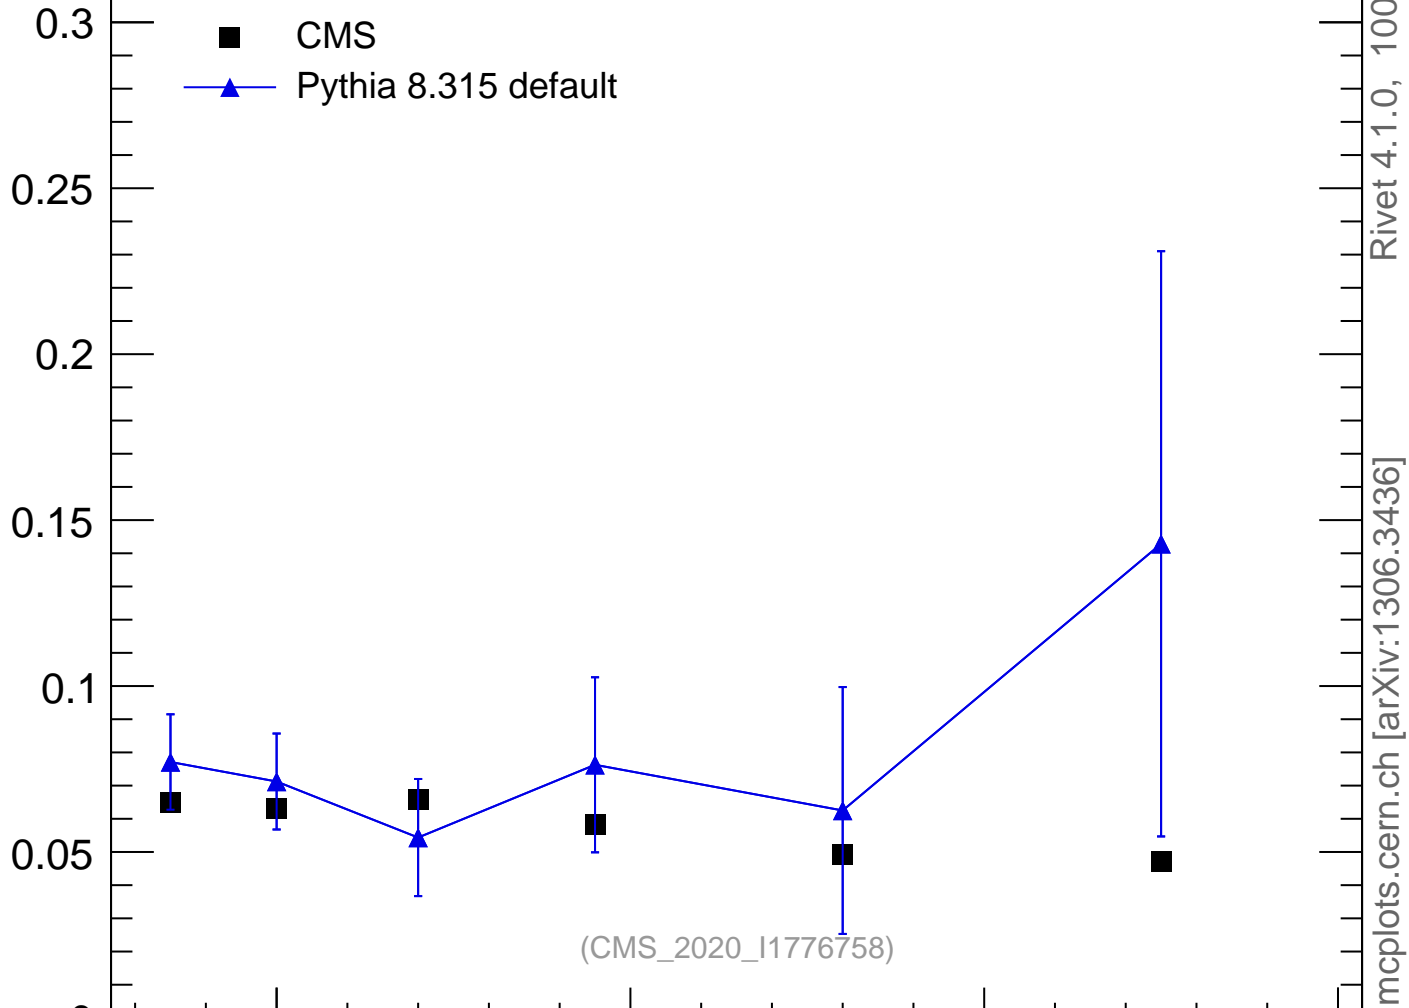

Jet  $p_T$  ratio (CMS Z+c and Z+b)

■ CMS  
▲ Pythia 8.315 default

(CMS\_2020\_I1776758)

Ratio to CMS

Rivet 4.1.0, 100k events  
mcplots.cern.ch [arXiv:1306.3436]