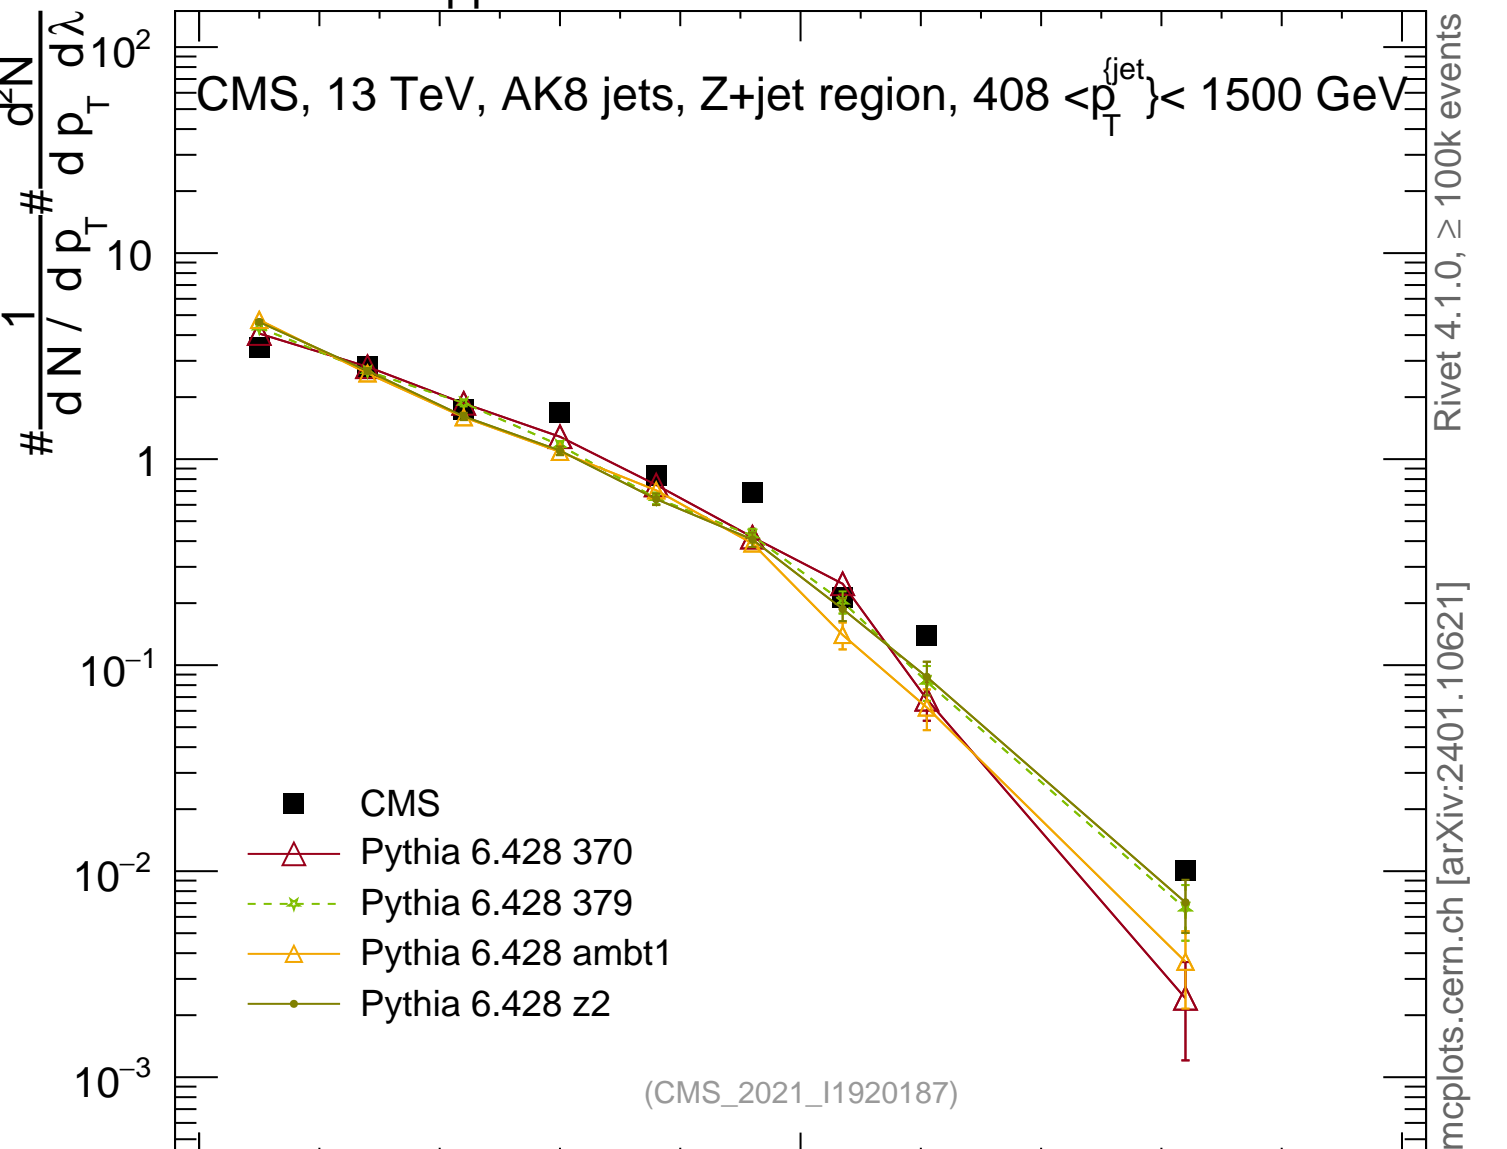

13000 GeV pp

Z+Jet

CMS, 13 TeV, AK8 jets, Z+jet region, $408 < p_T^{\text{jet}} < 1500$ GeVRivet 4.1.0, $\geq 100k$ events

mcplots.cern.ch [arXiv:2401.10621]