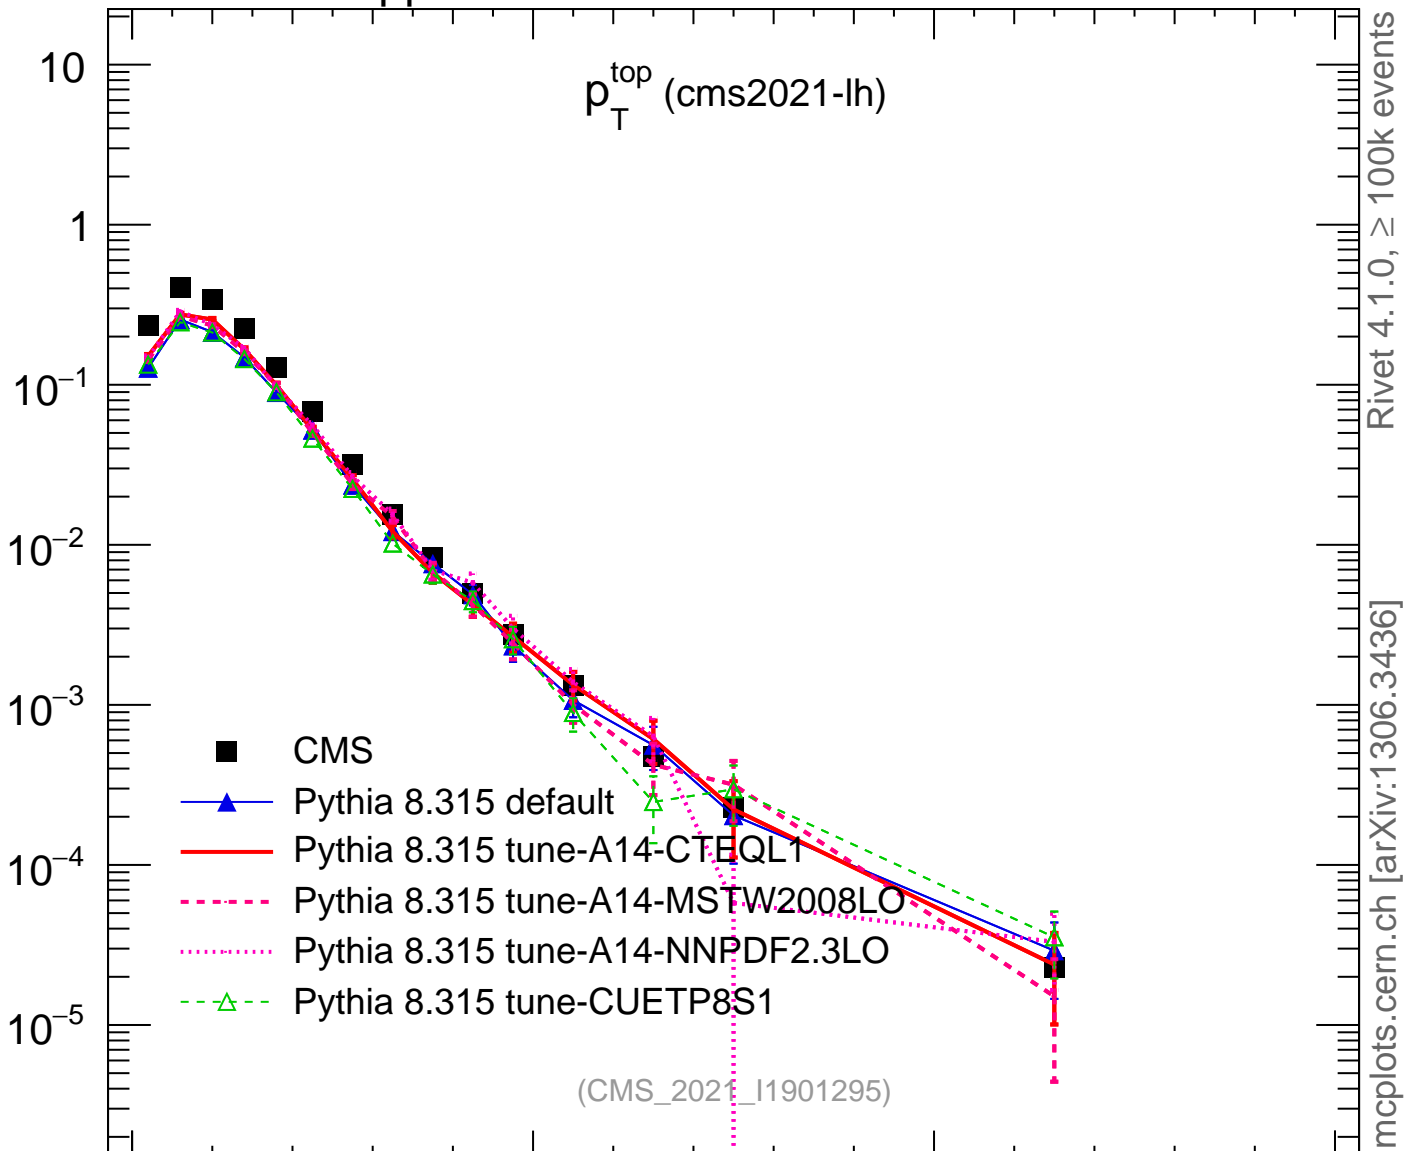

13000 GeV pp

$t\bar{t}$

p_T^{top} (cms2021-lh)

Rivet 4.1.0, ≥ 100k events

Ratio to CMS