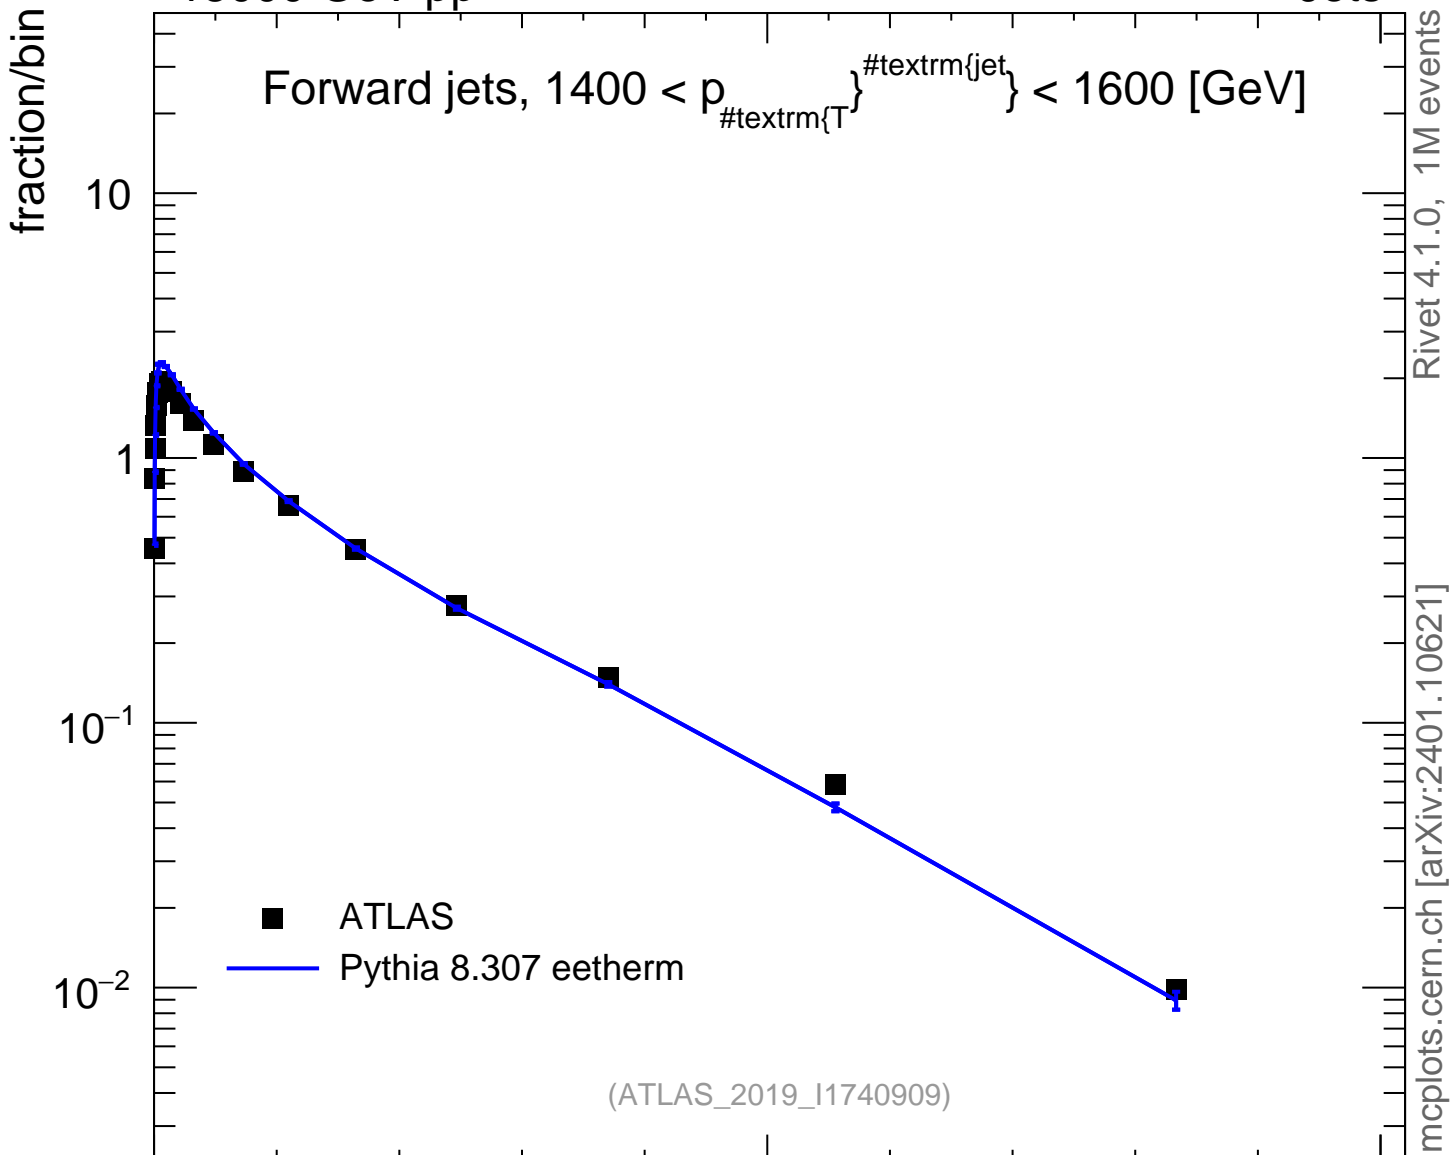

13000 GeV pp

Jets

Forward jets, $1400 < p_{\text{T}}^{\text{jet}} < 1600$ [GeV]

Rivet 4.1.0, 1M events
mcplots.cern.ch [arXiv:2401.10621]