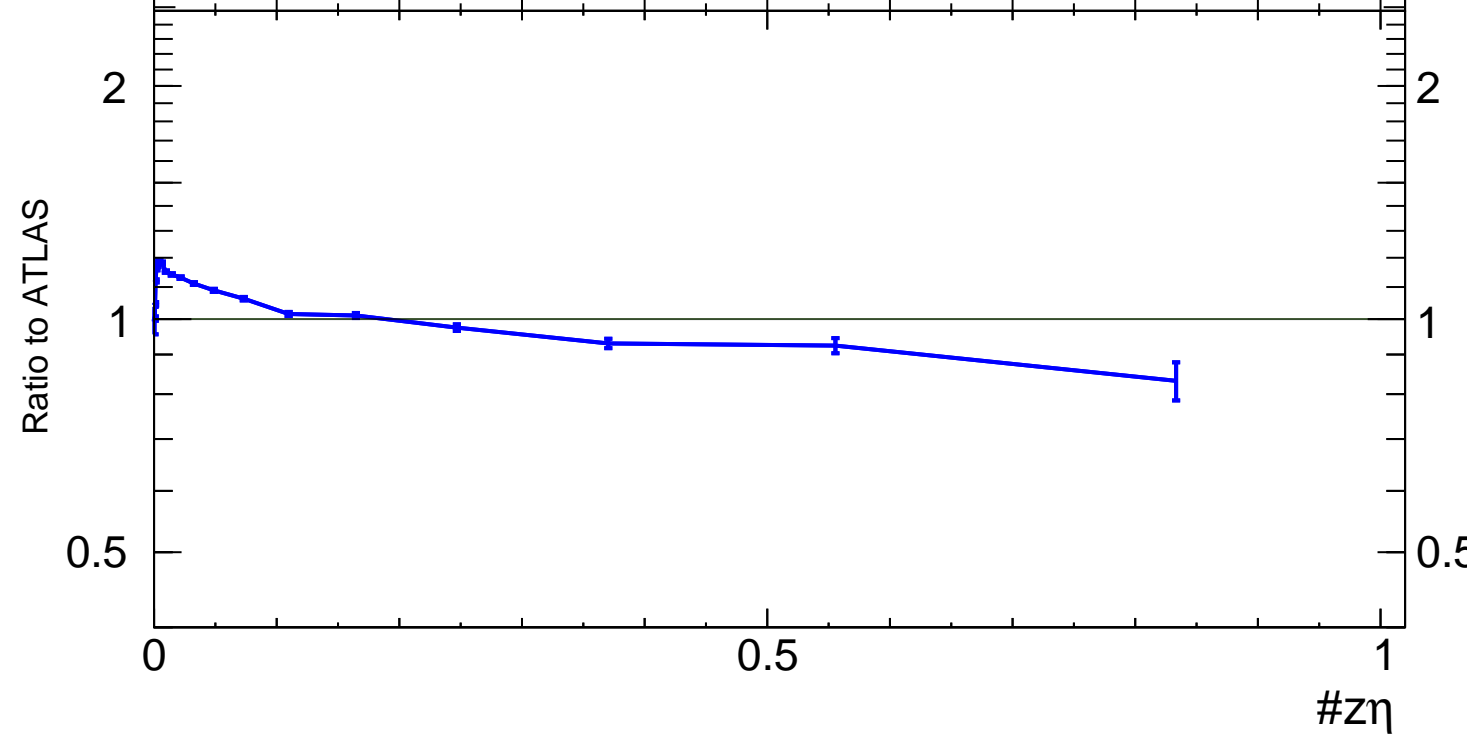

13000 GeV pp

Jets

Forward jets, $1000 < p_{\text{T}}^{\text{jet}} < 1200$ [GeV]

■ ATLAS
— Pythia 8.307 eetherm

Rivet 4.1.0, 1M events
mcplots.cern.ch [arXiv:2401.10621]