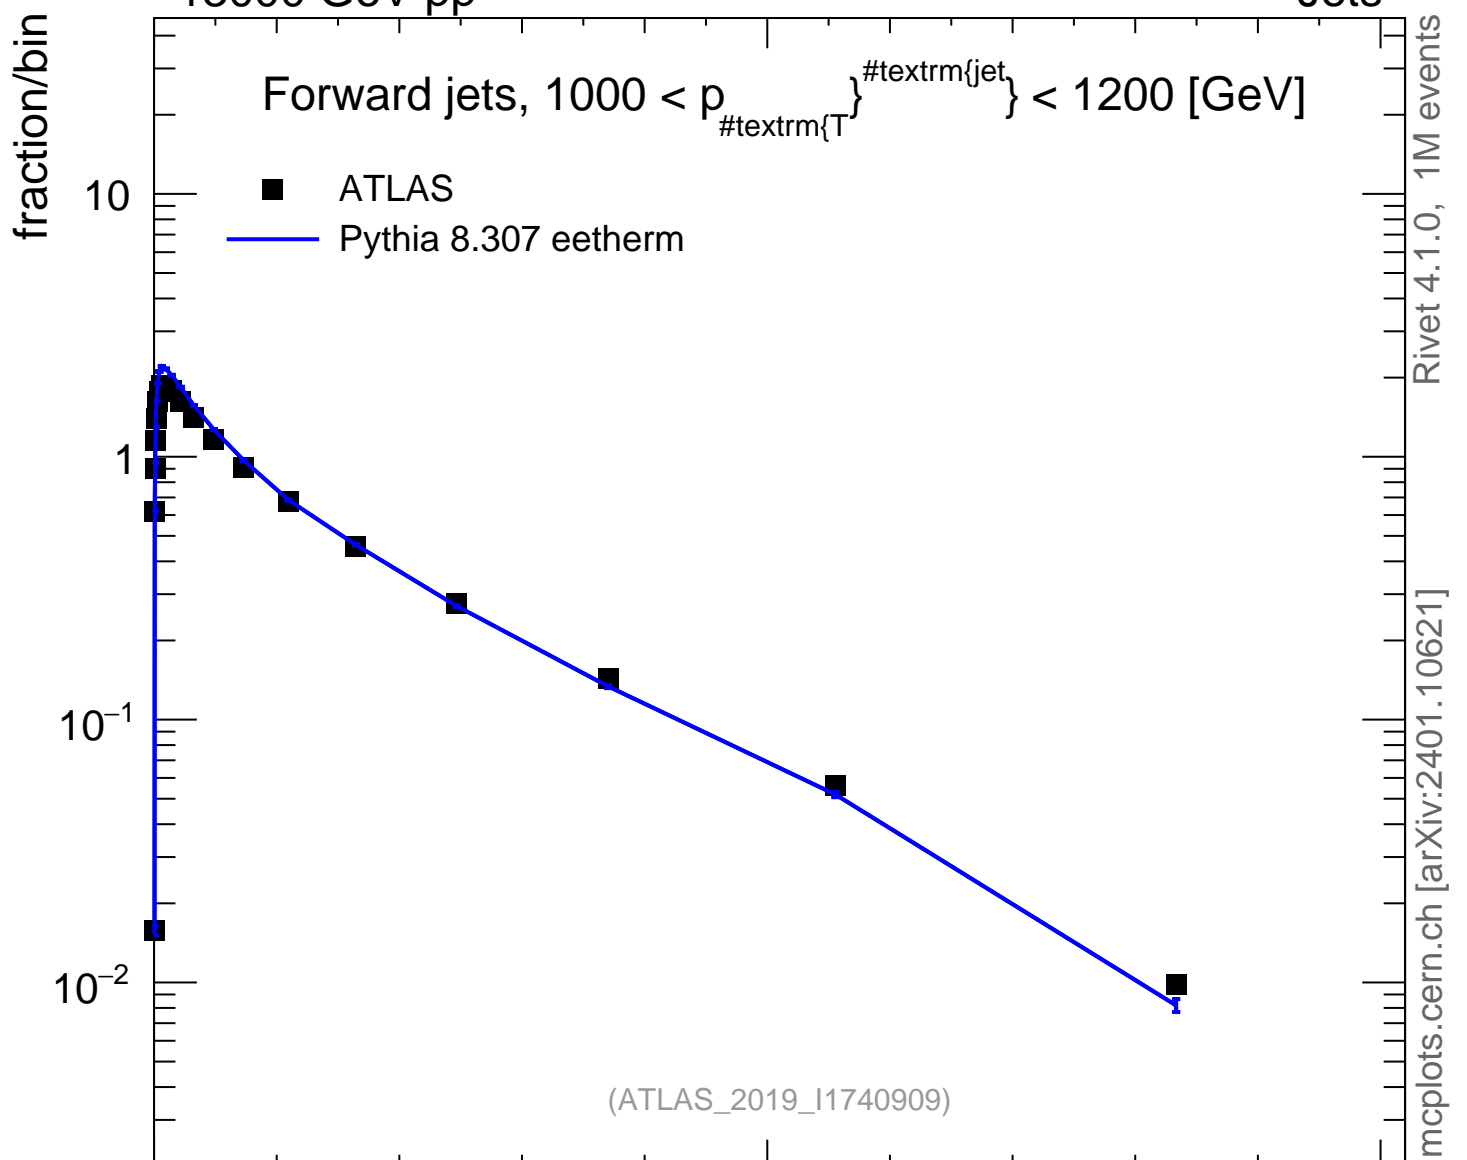

13000 GeV pp

Jets

Forward jets, $1000 < p_{\text{T}}^{\text{jet}} < 1200$ [GeV]

■ ATLAS
— Pythia 8.307 eetherm

Rivet 4.1.0, 1M events
mcplots.cern.ch [arXiv:2401.10621]