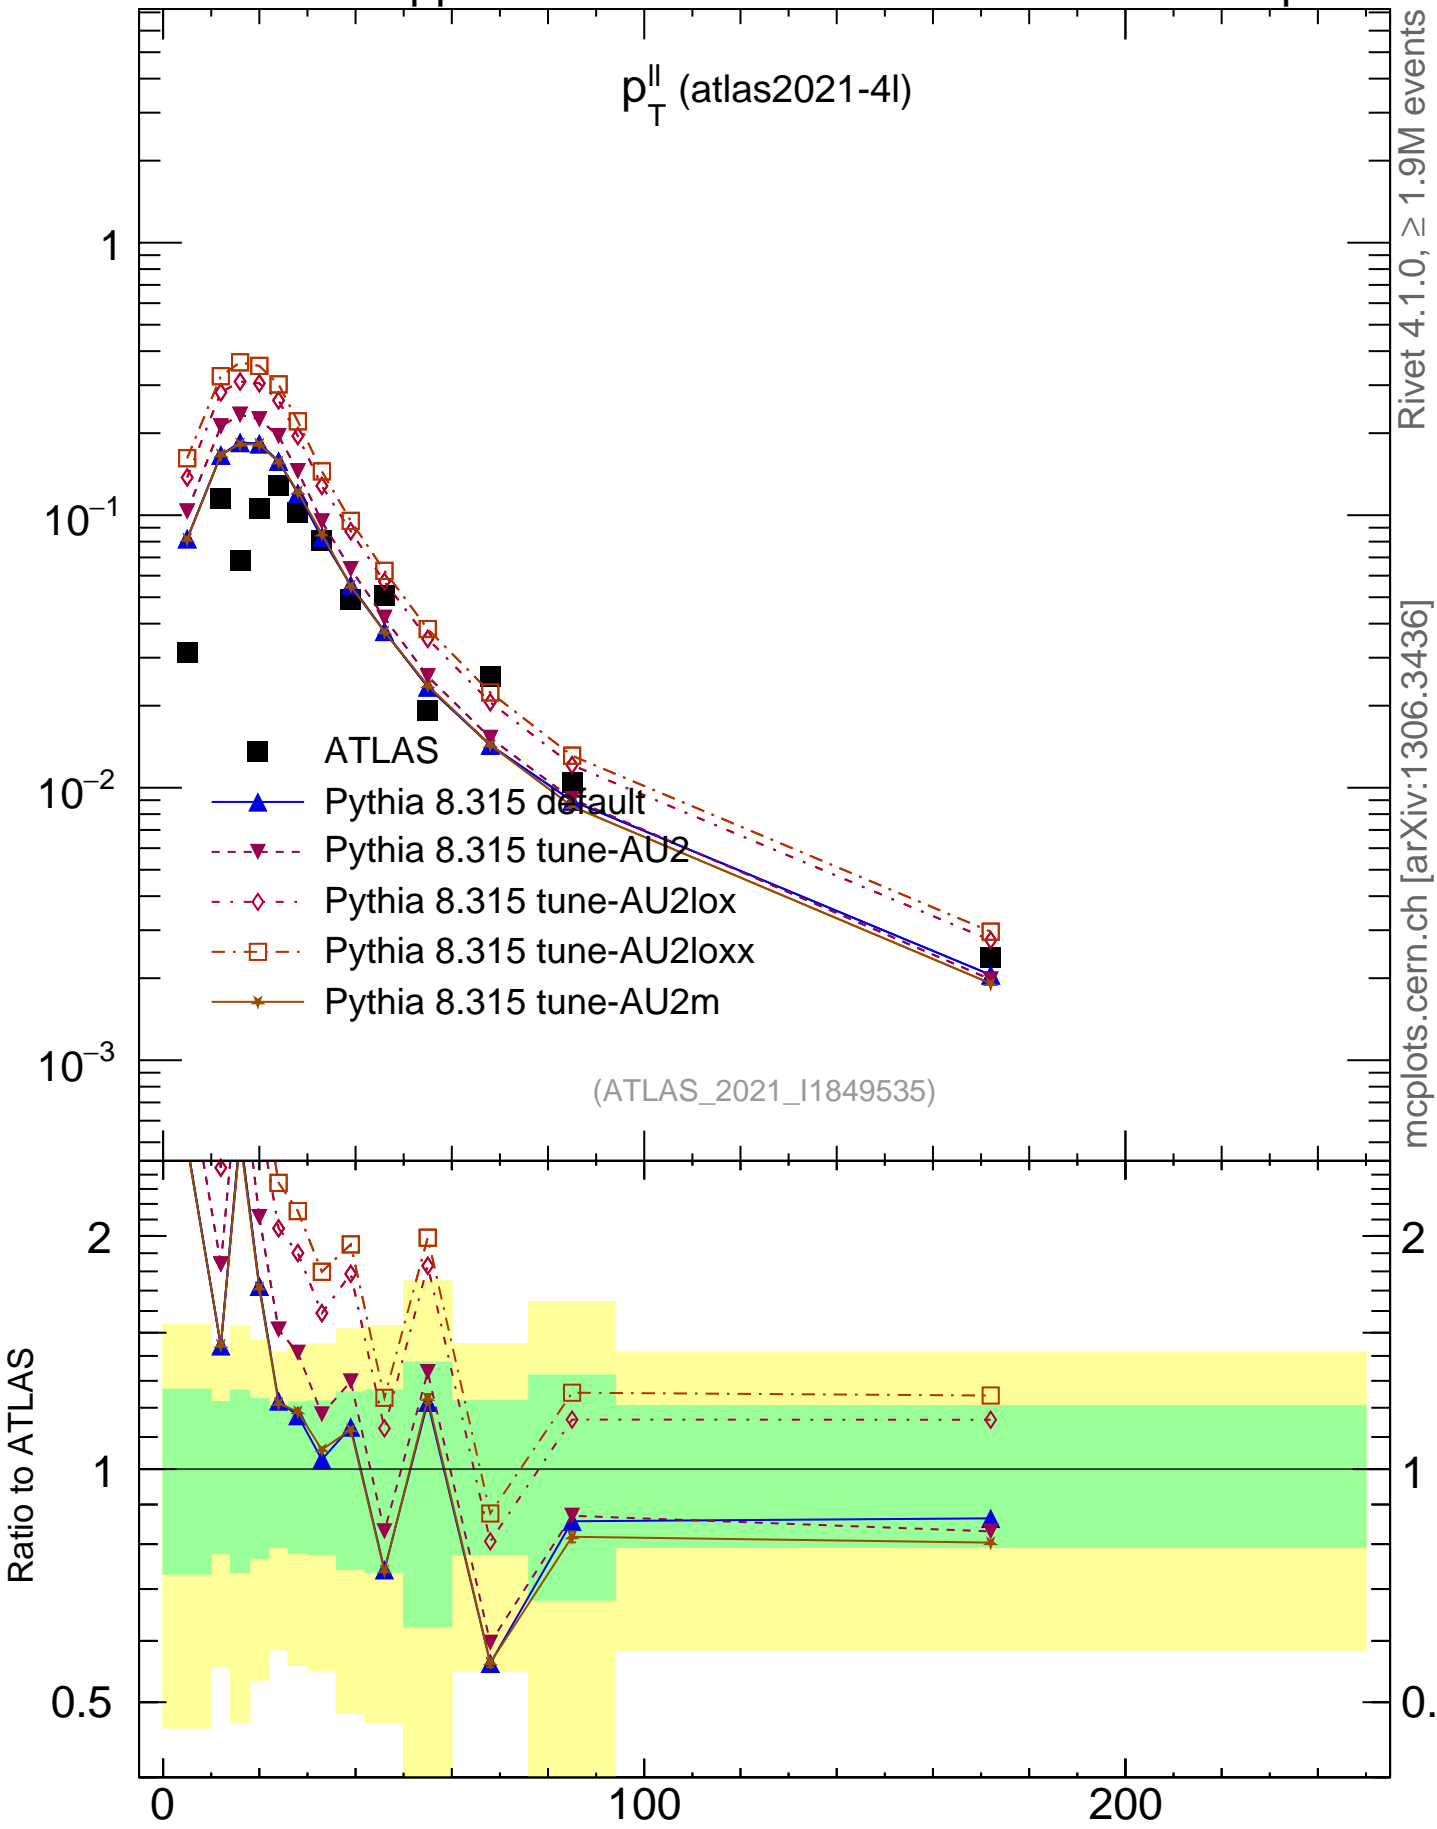

p_T^{\parallel} (atlas2021-4l)

Rivet 4.1.0, $\geq 1.9M$ events

mcplots.cern.ch [arXiv:1306.3436]