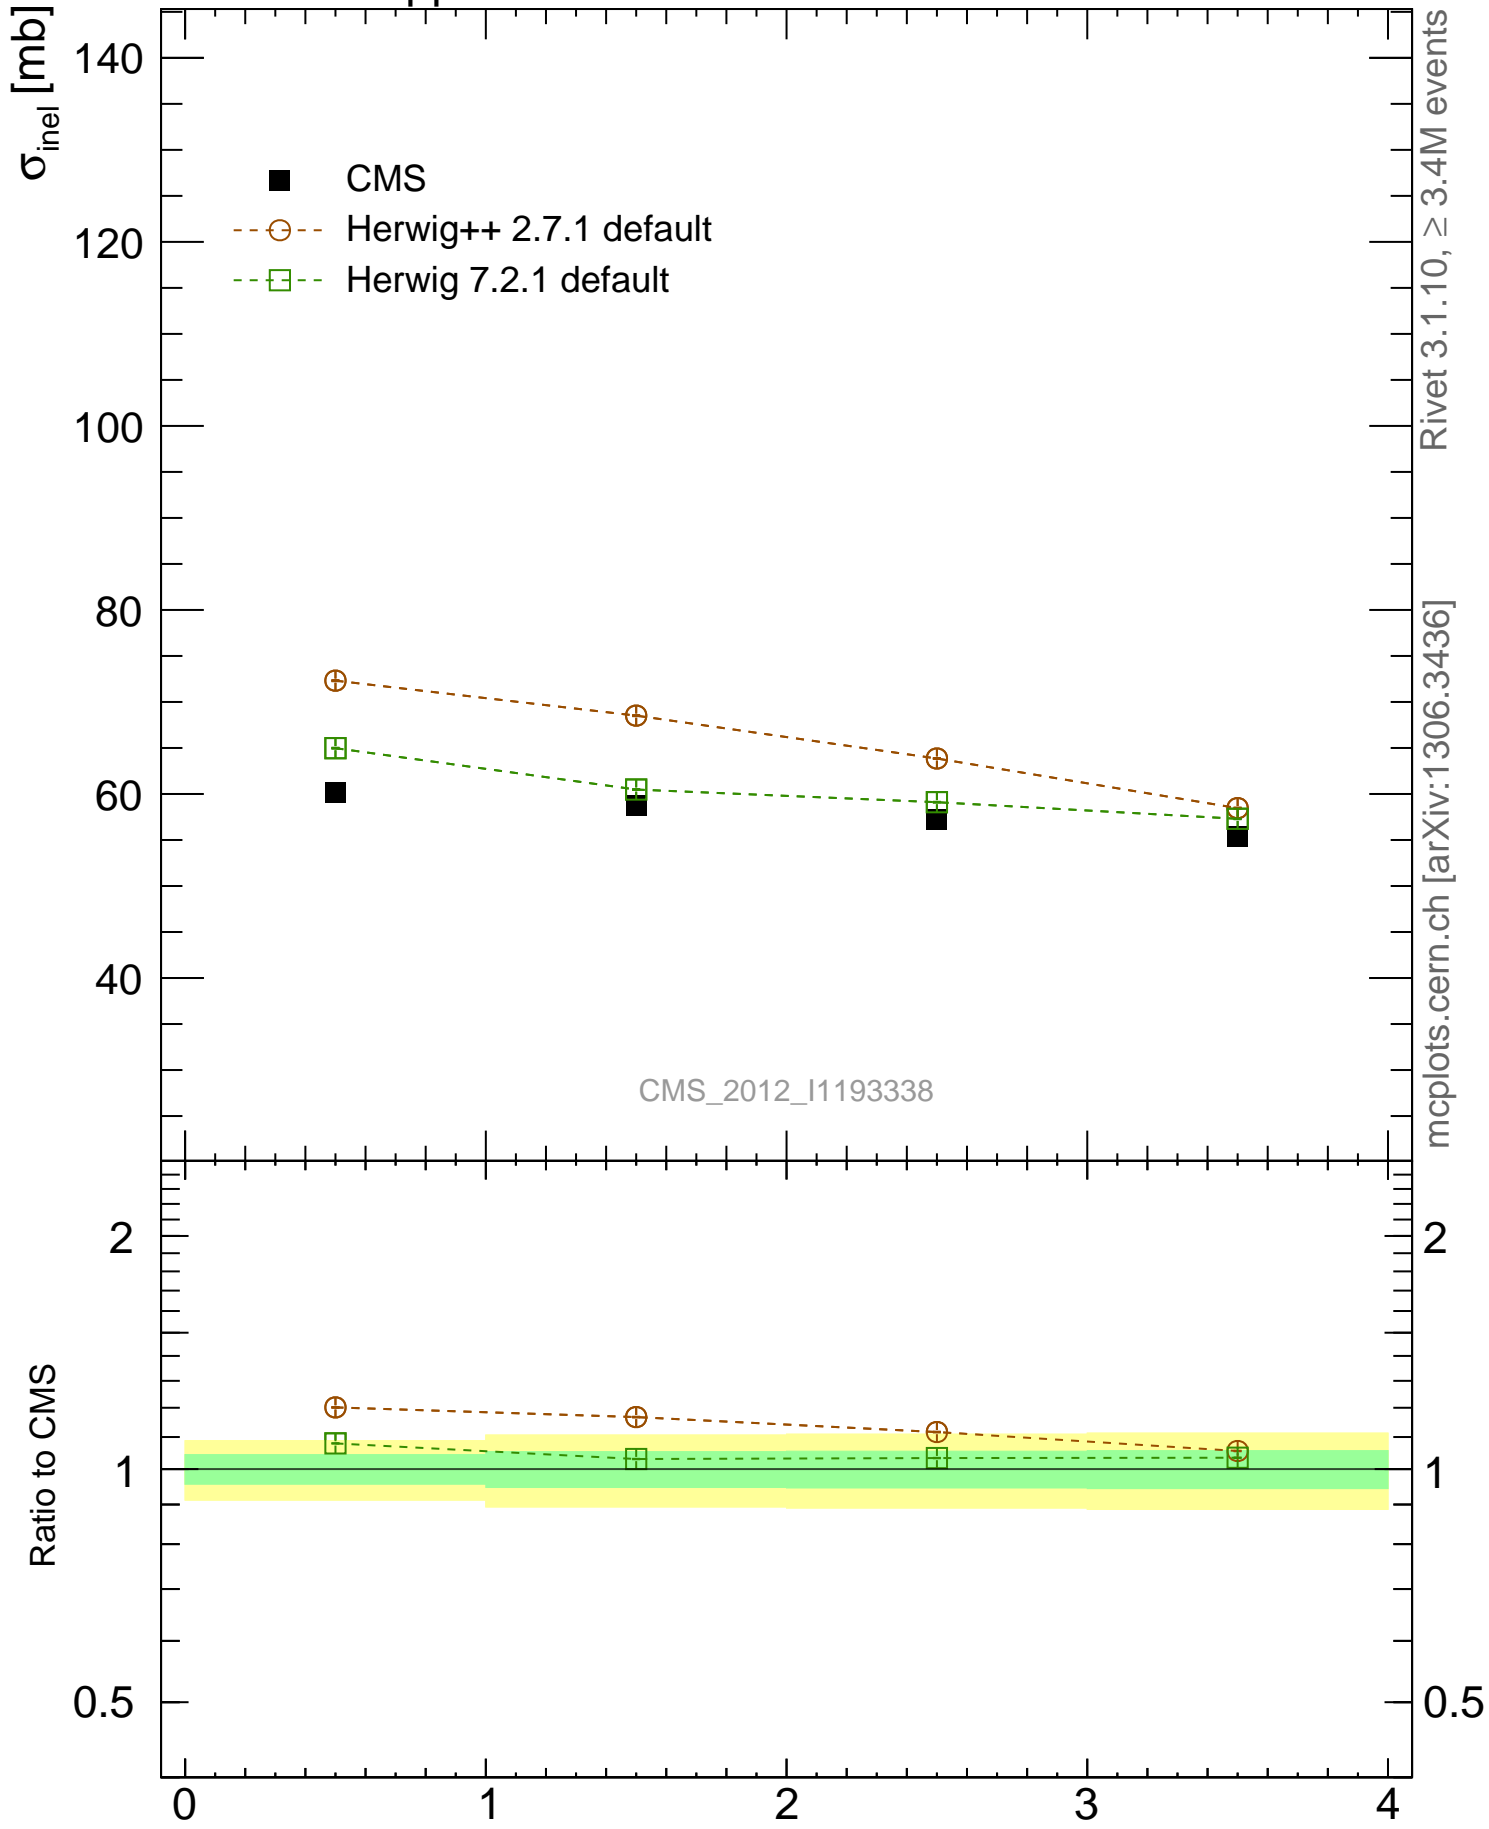

7000 GeV pp

Soft QCD

CMS\_2012\_I1193338

Rivet 3.1.10,  $\geq 3.4\text{M}$  events  
mcplots.cern.ch [arXiv:1306.3436]