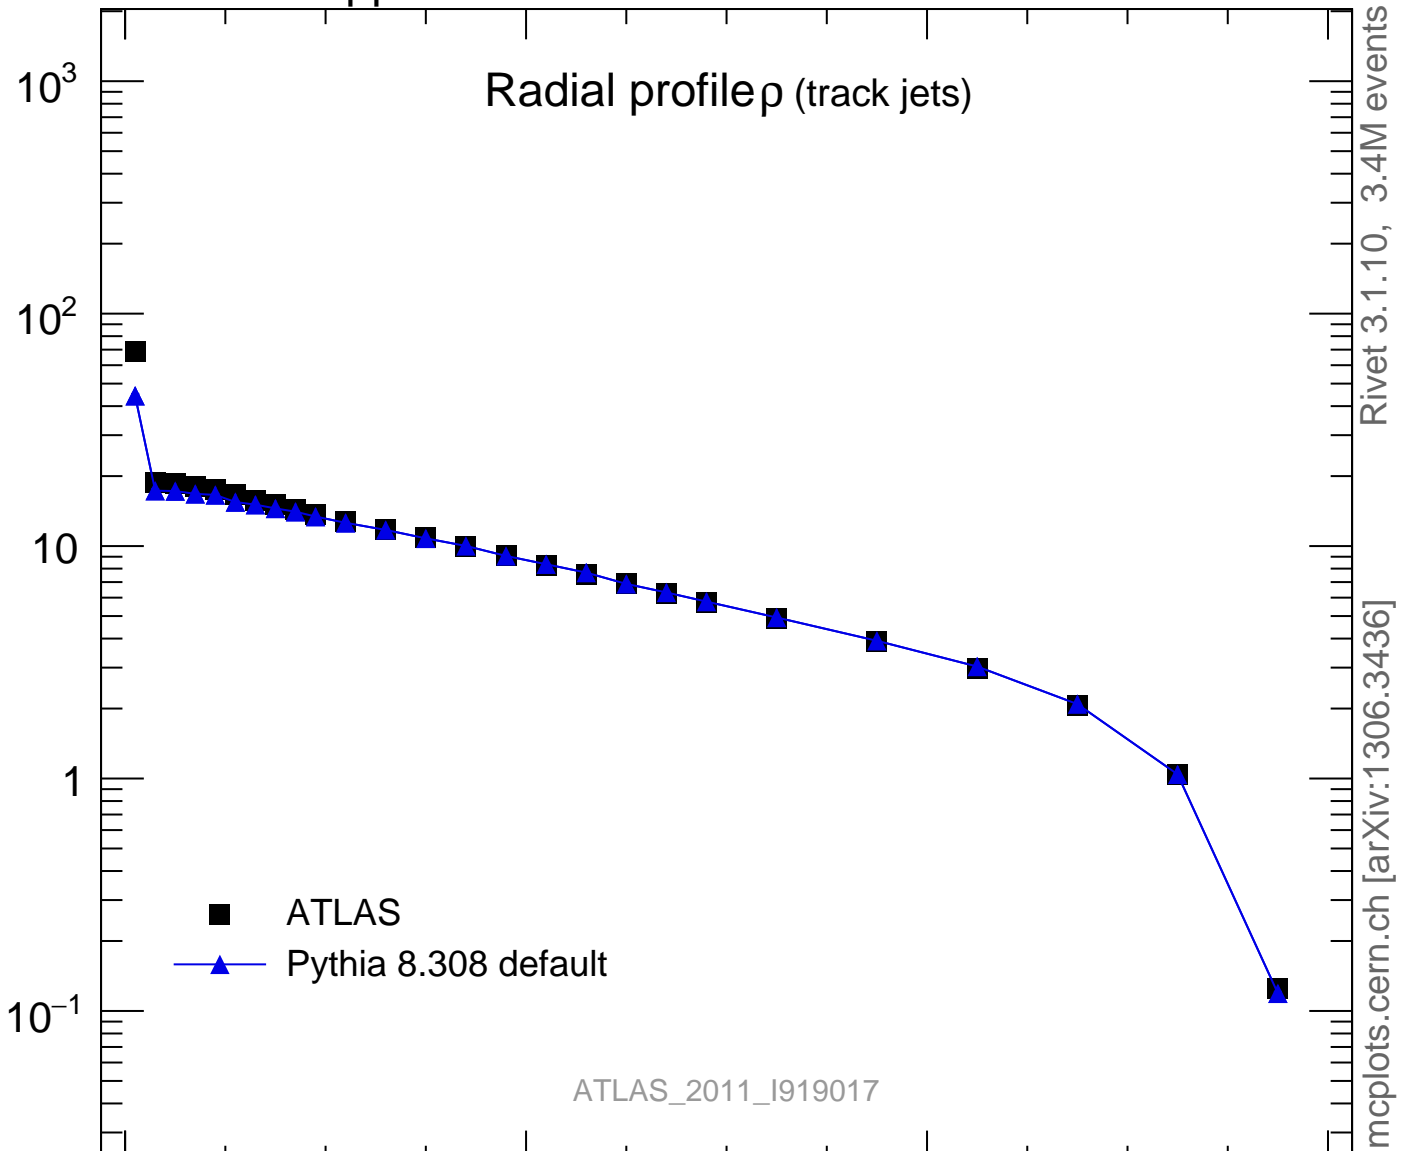

Radial profile ρ (track jets)

ATLAS_2011_I919017

Rivet 3.1.10, 3.4M events
mcplots.cern.ch [arXiv:1306.3436]