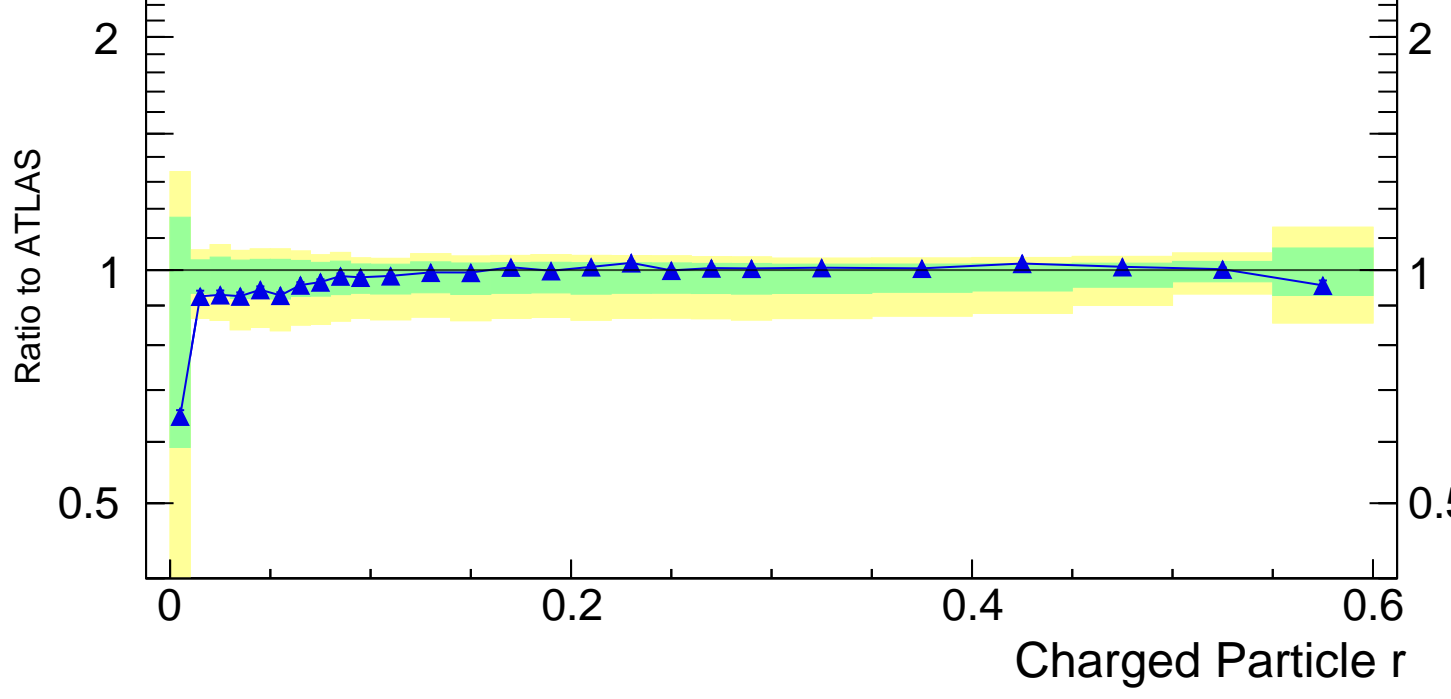

Radial profile ρ (track jets)

ATLAS_2011_I919017

Rivet 3.1.10, 3.4M events
mcplots.cern.ch [arXiv:1306.3436]