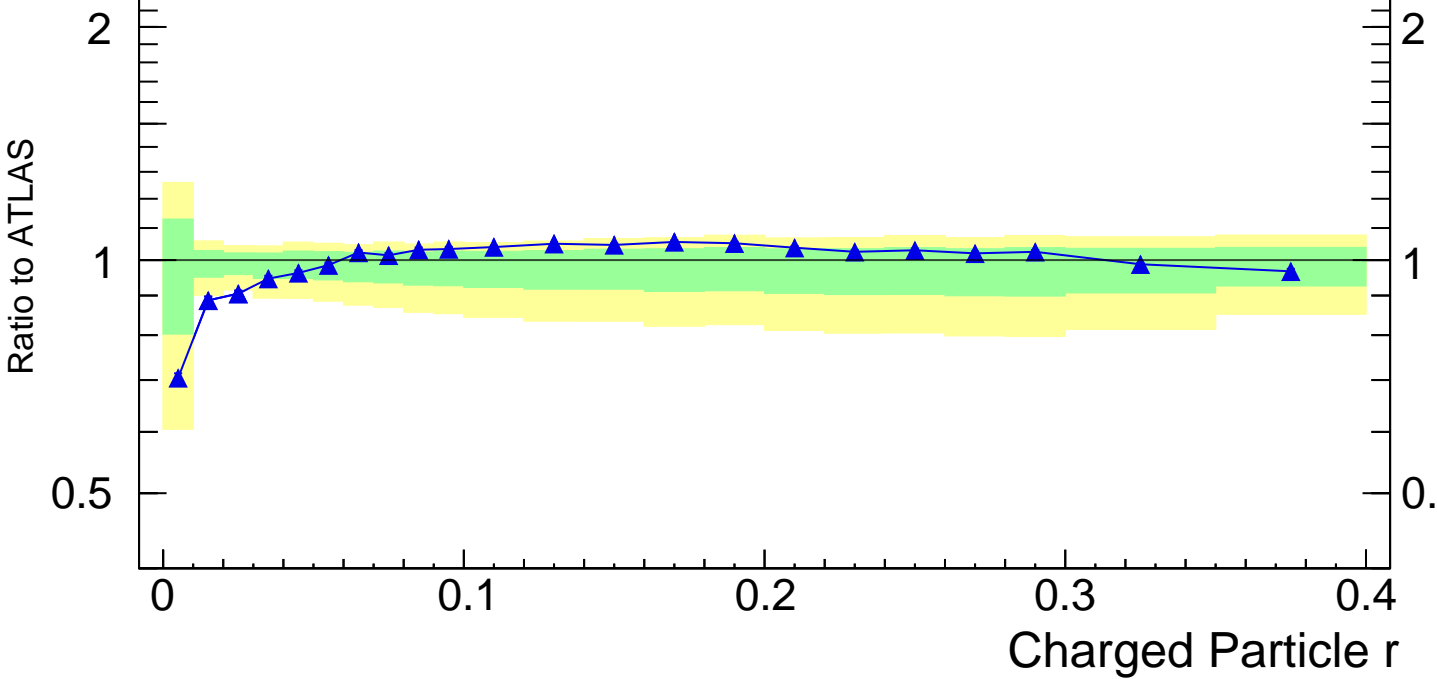

Radial profile ρ (track jets)

ATLAS_2011_I919017

Rivet 3.1.10, 3.4M events
mcplots.cern.ch [arXiv:1306.3436]