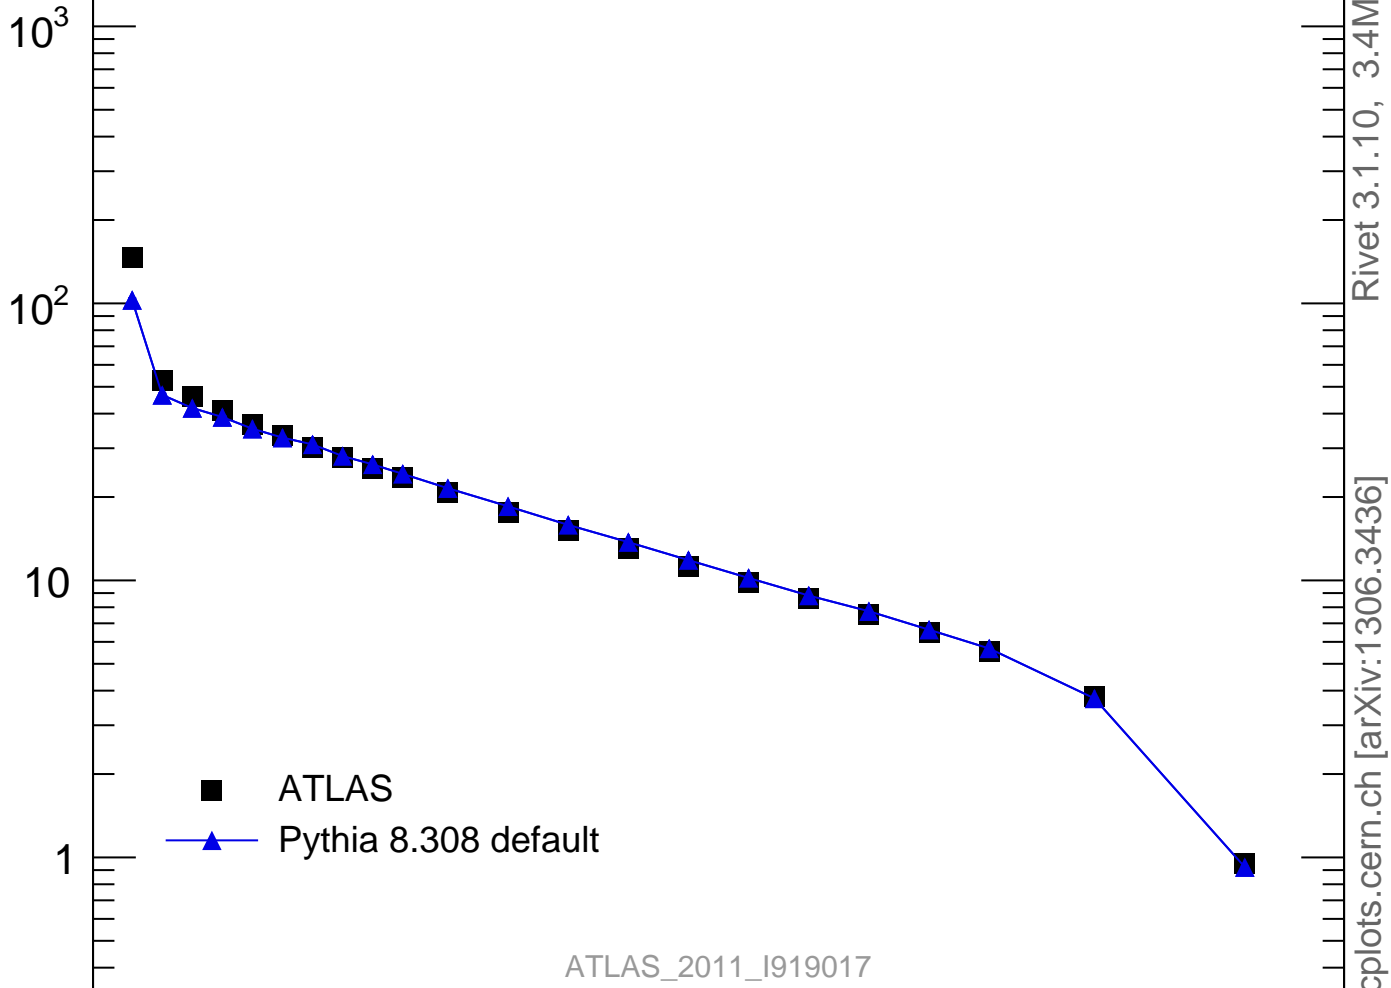

Radial profile ρ (track jets)

ATLAS_2011_I919017

Rivet 3.1.10, 3.4M events
mcplots.cern.ch [arXiv:1306.3436]