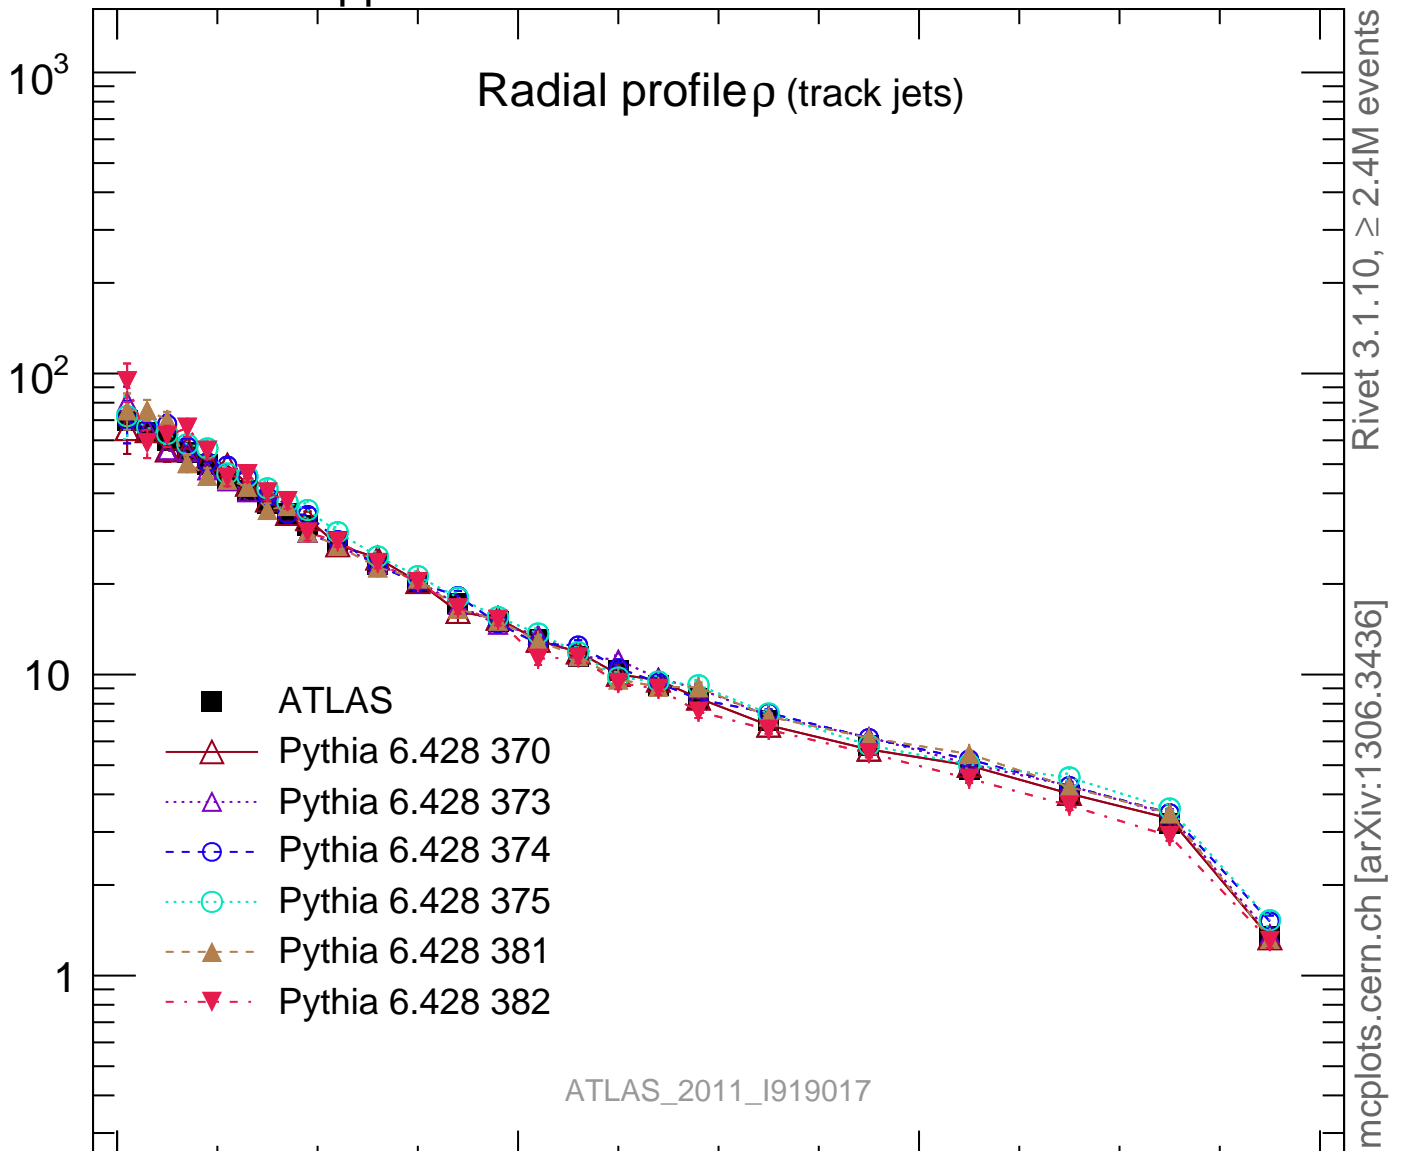

Radial profile ρ (track jets)

Rivet 3.1.10, ≥ 2.4 M events
mcplots.cern.ch [arXiv:1306.3436]