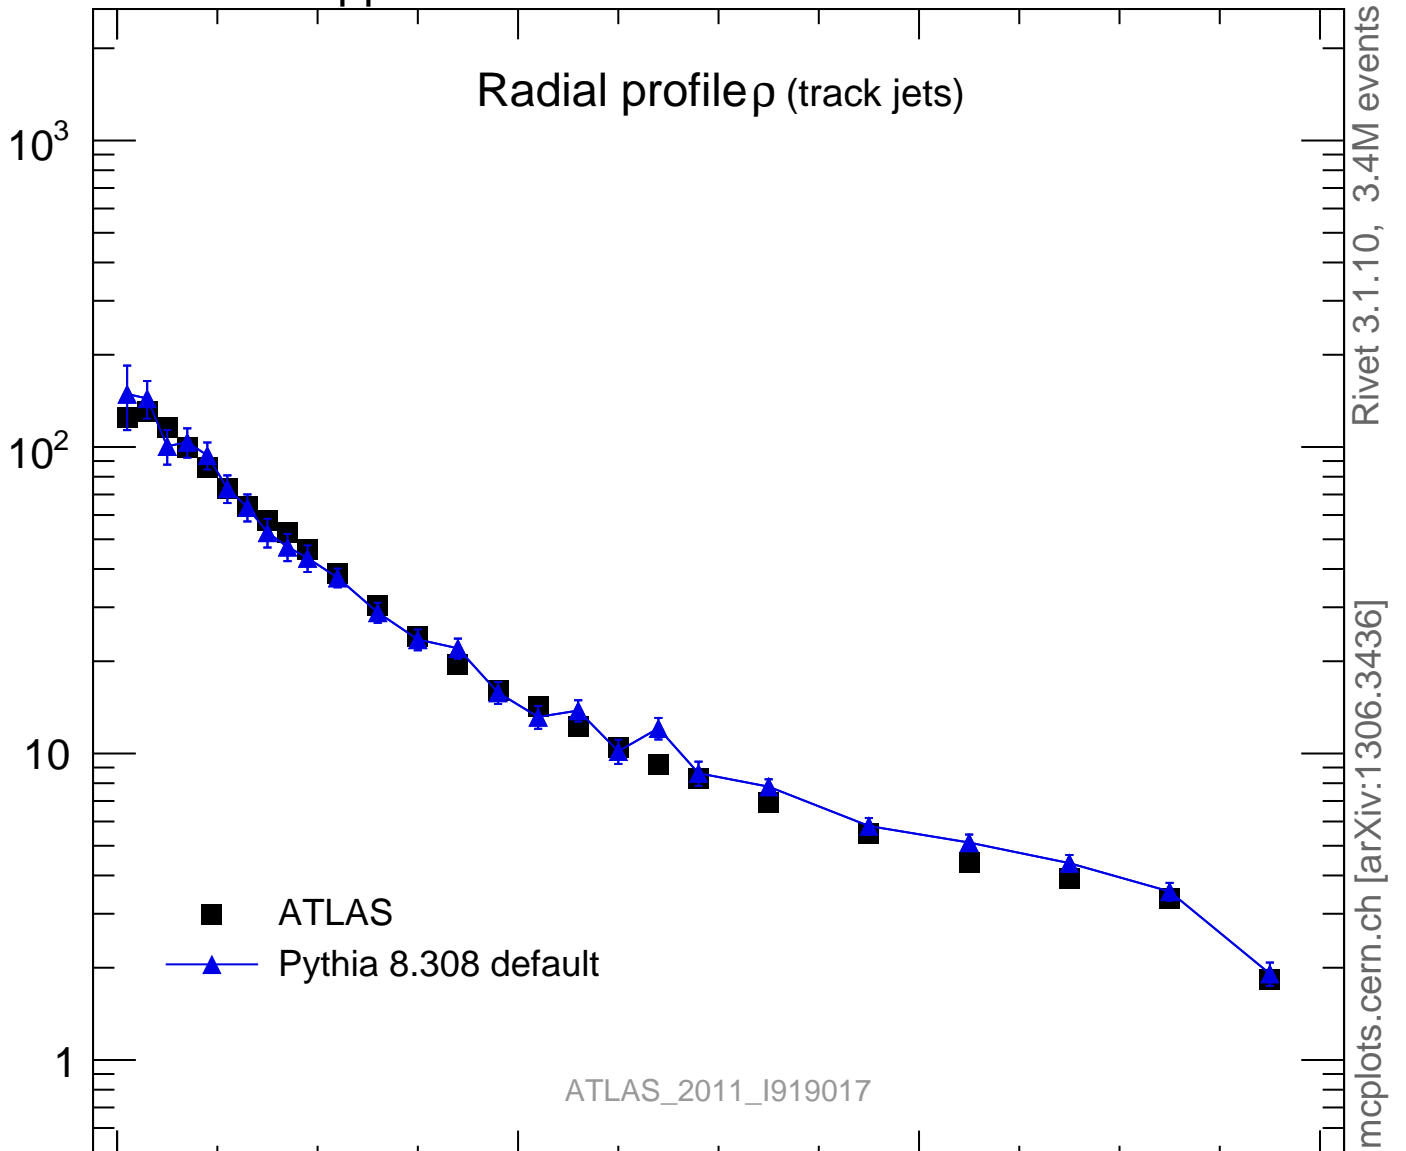

Radial profile ρ (track jets)

Rivet 3.1.10, 3.4M events
mcplots.cern.ch [arXiv:1306.3436]

ATLAS_2011_I919017