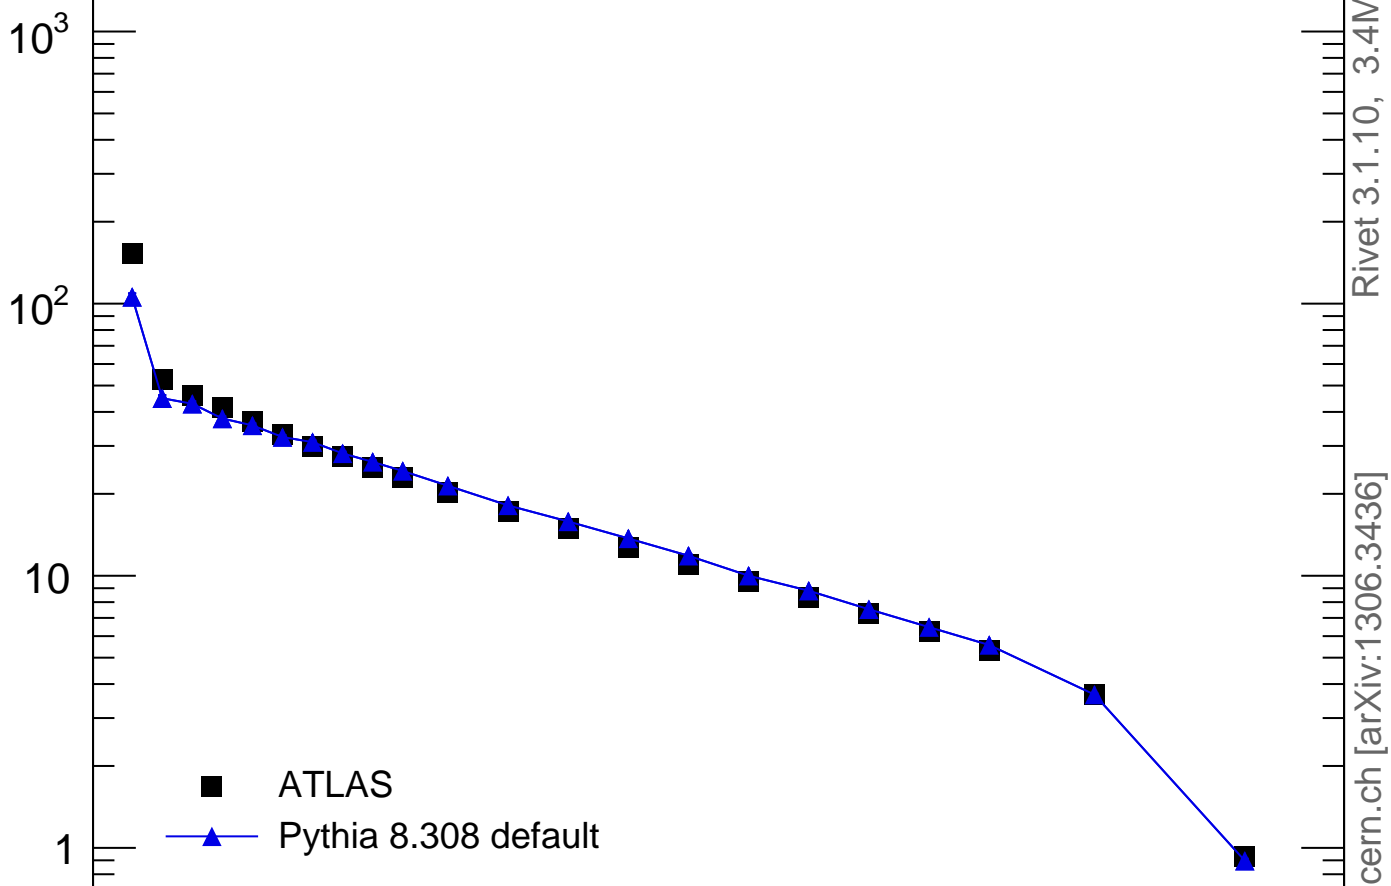

Radial profile ρ (track jets)

ATLAS_2011_I919017

Rivet 3.1.10, 3.4M events
mcplots.cern.ch [arXiv:1306.3436]