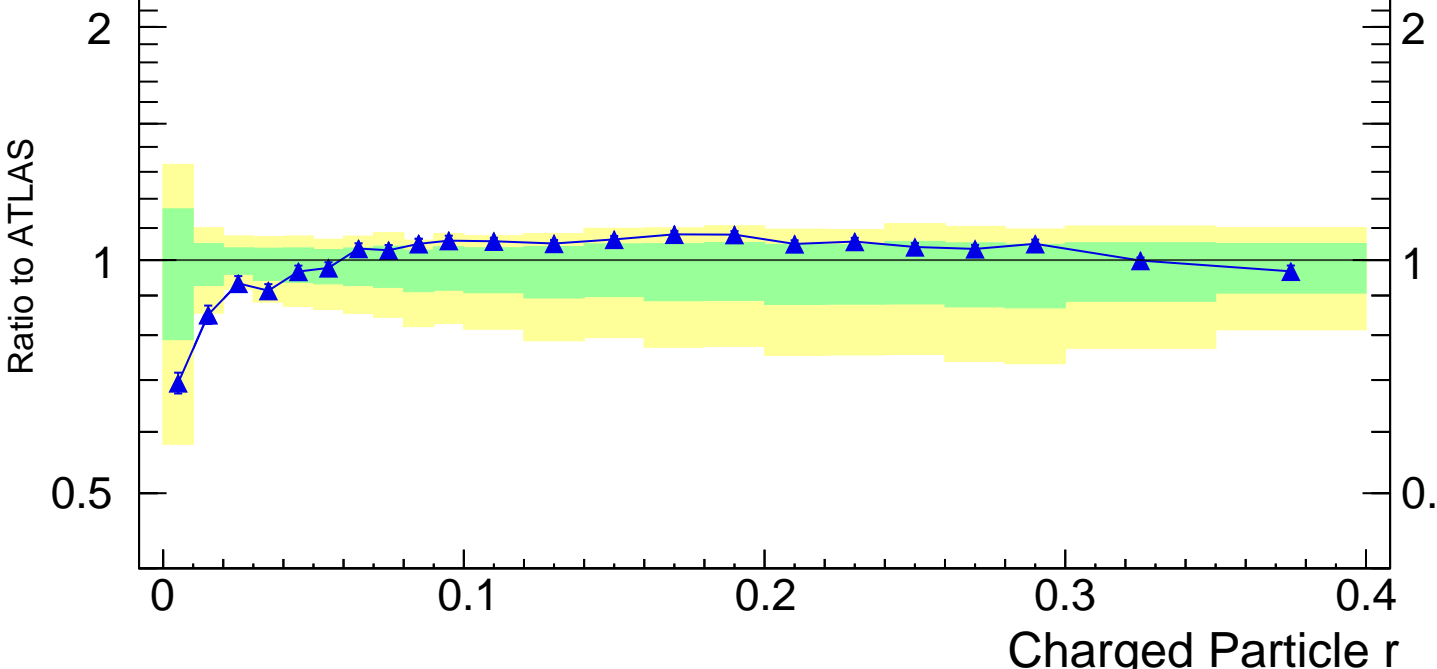

Radial profile ρ (track jets)

ATLAS_2011_I919017

Rivet 3.1.10, 3.4M events
mcplots.cern.ch [arXiv:1306.3436]