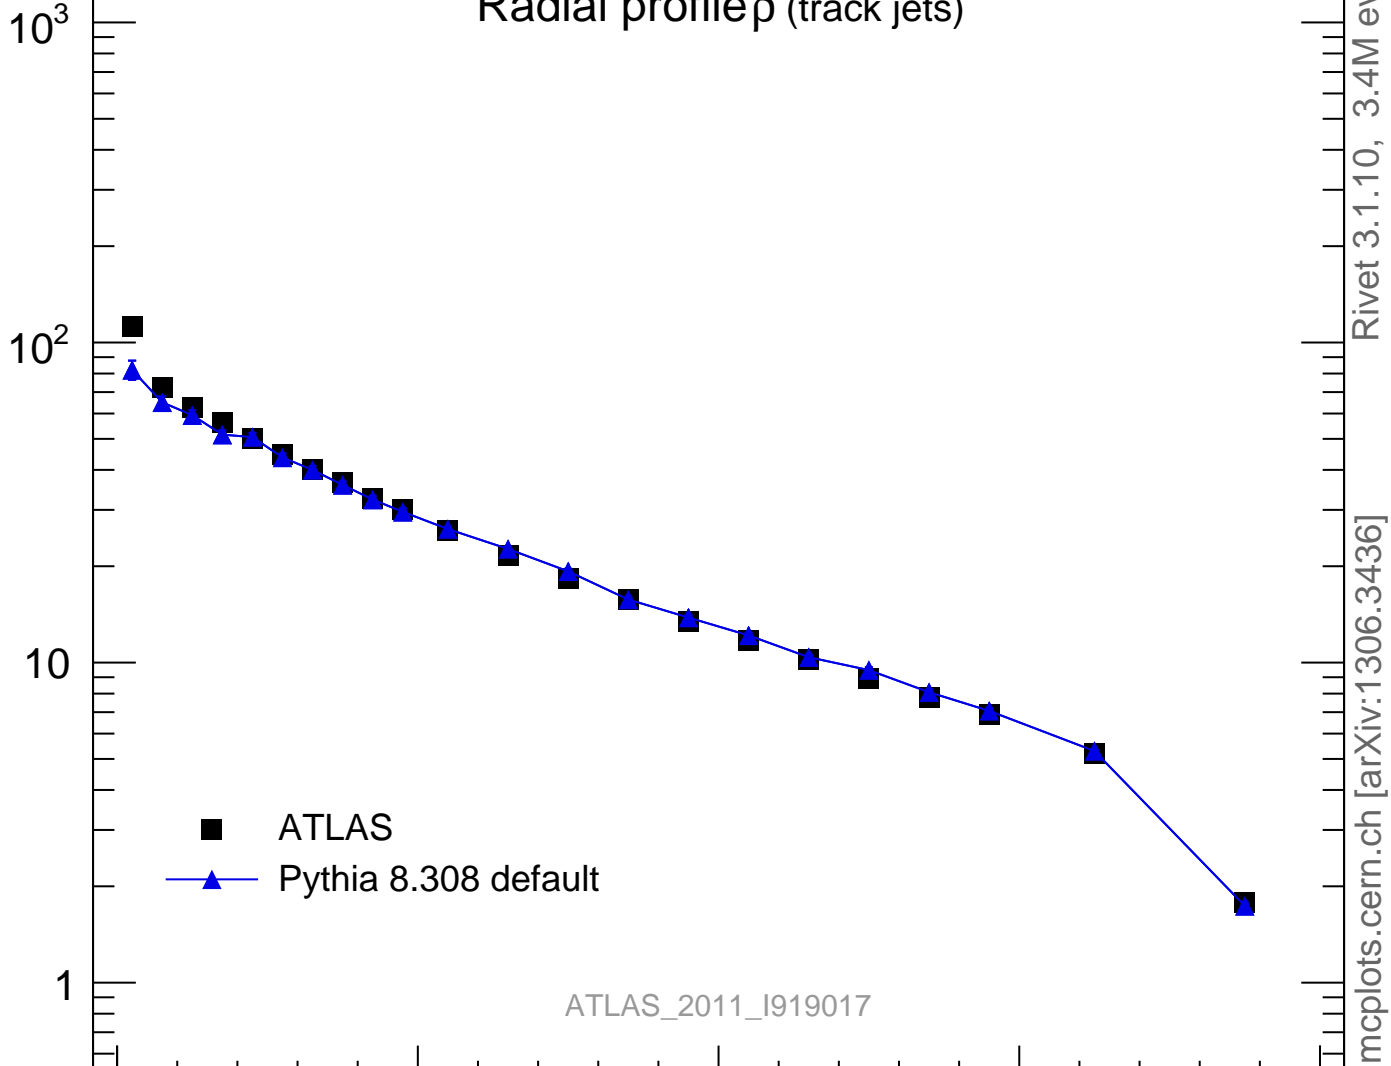

Radial profile ρ (track jets)

■ ATLAS
▲ Pythia 8.308 default

ATLAS_2011_I919017

Ratio to ATLAS

Rivet 3.1.10, 3.4M events
mcplots.cern.ch [arXiv:1306.3436]