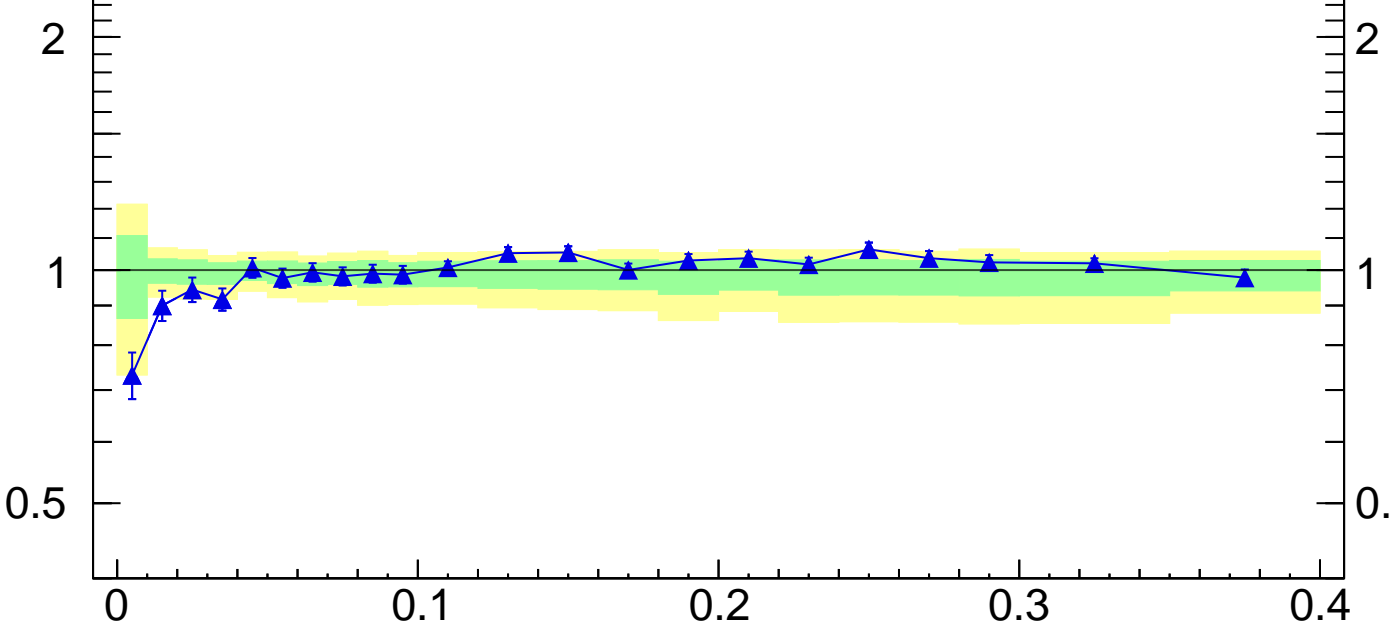

Radial profile ρ (track jets)

■ ATLAS
▲ Pythia 8.308 default

ATLAS_2011_I919017

Ratio to ATLAS

Rivet 3.1.10, 3.4M events
mcplots.cern.ch [arXiv:1306.3436]