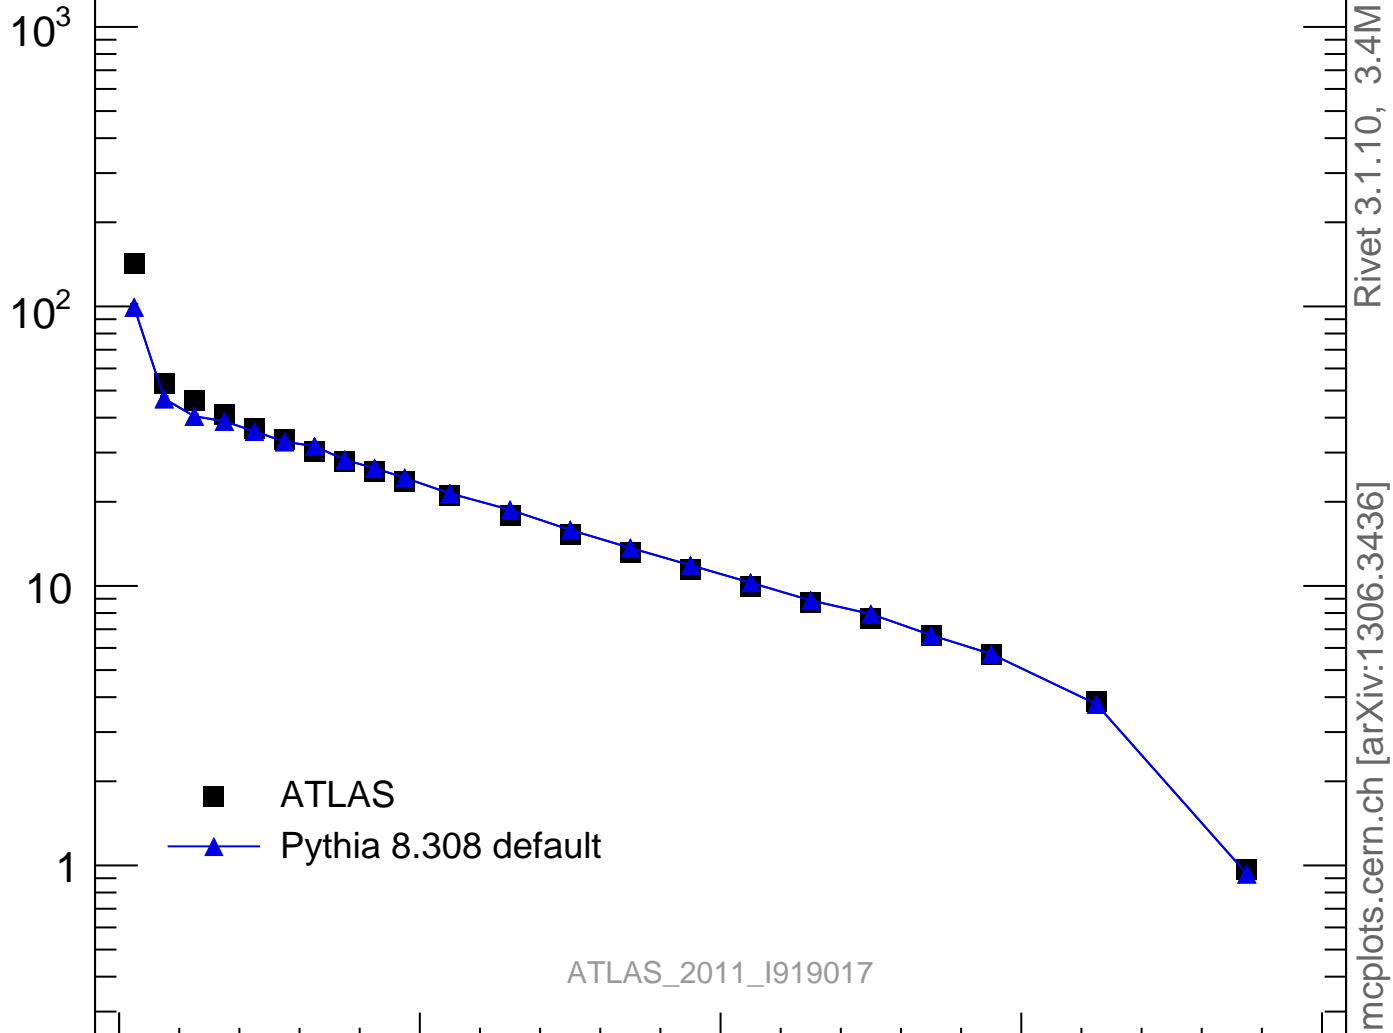

Radial profile ρ (track jets)

■ ATLAS
▲ Pythia 8.308 default

ATLAS_2011_I919017

Ratio to ATLAS

Rivet 3.1.10, 3.4M events
mcplots.cern.ch [arXiv:1306.3436]