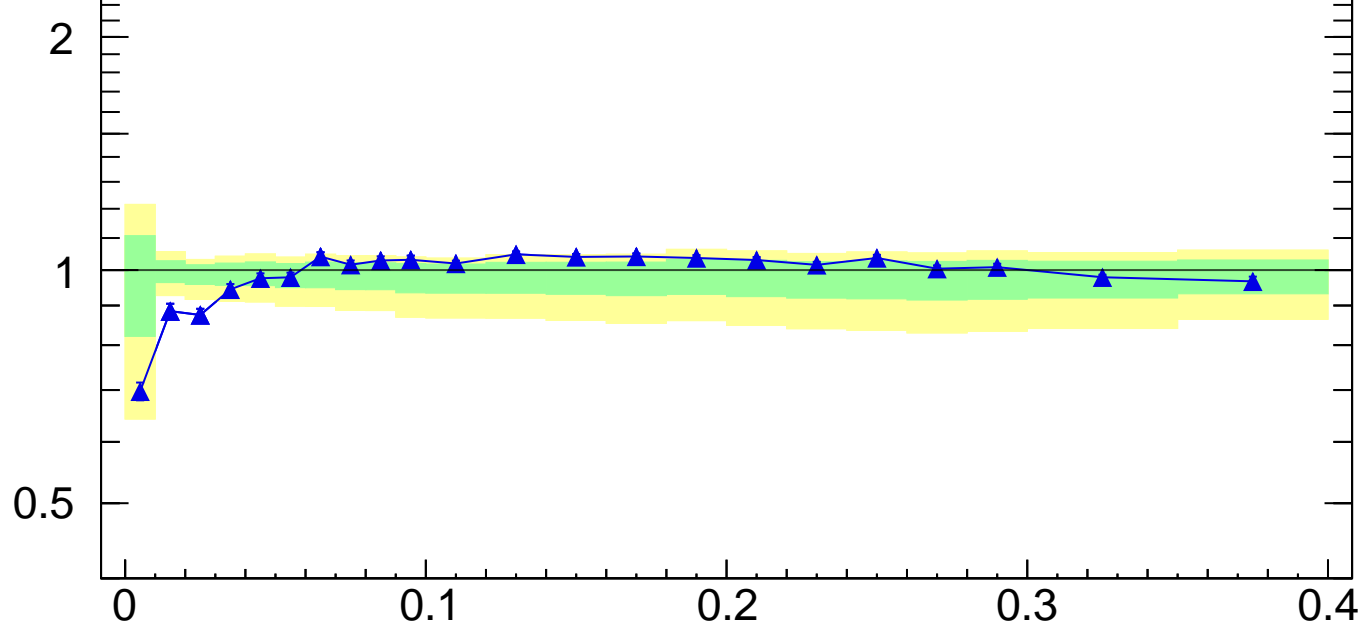

Radial profile ρ (track jets)

■ ATLAS
▲ Pythia 8.308 default

ATLAS_2011_I919017

Ratio to ATLAS

Rivet 3.1.10, 3.4M events
mcplots.cern.ch [arXiv:1306.3436]