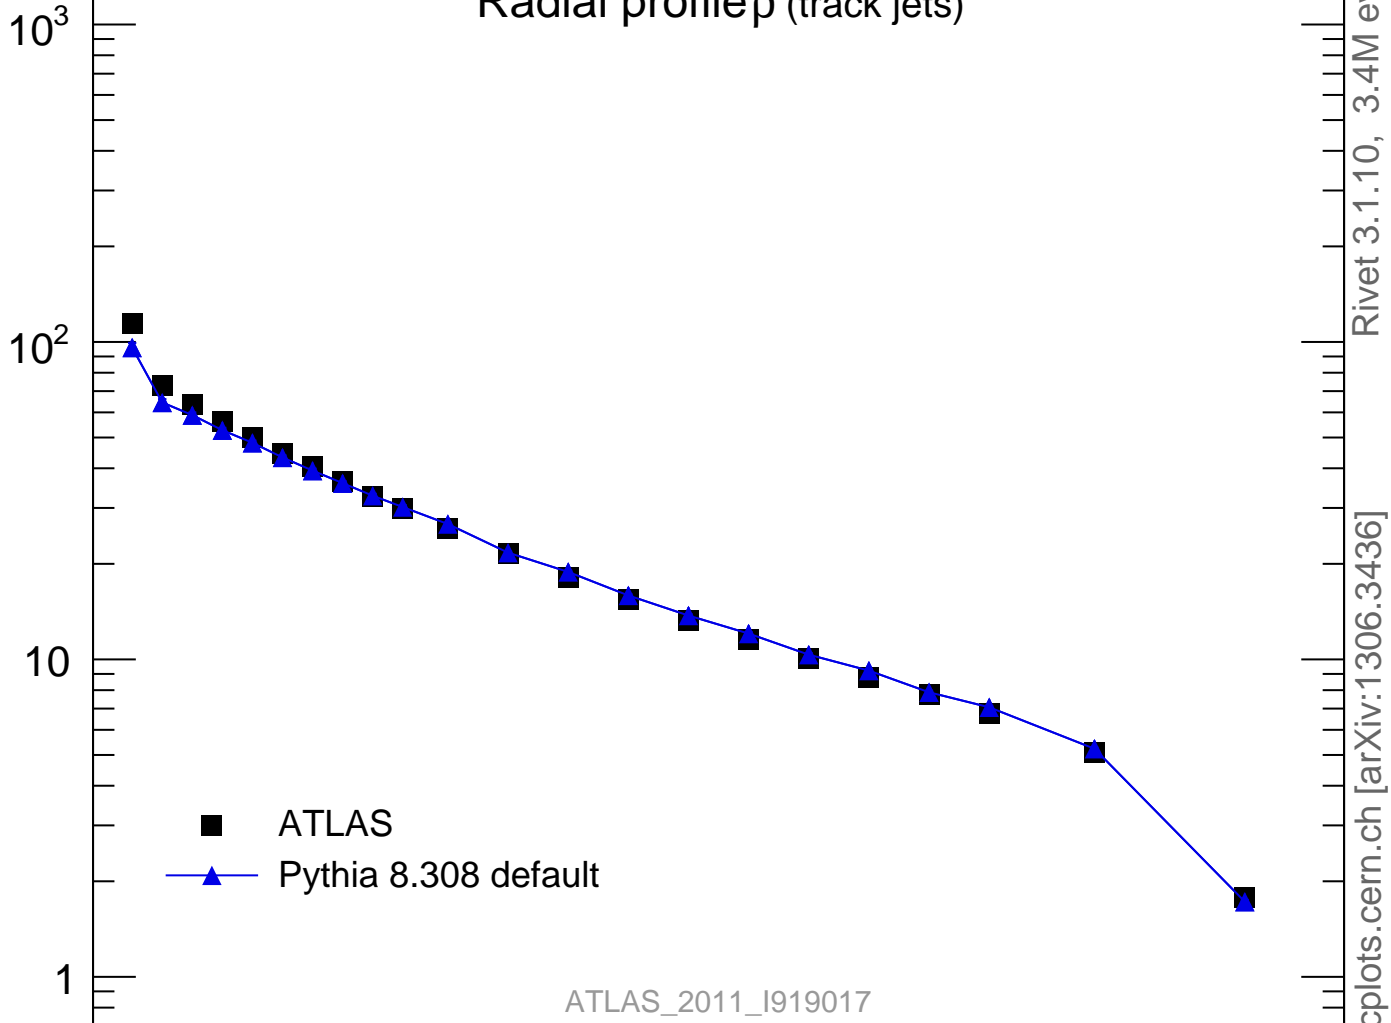

Radial profile ρ (track jets)

Rivet 3.1.10, 3.4M events
mcplots.cern.ch [arXiv:1306.3436]