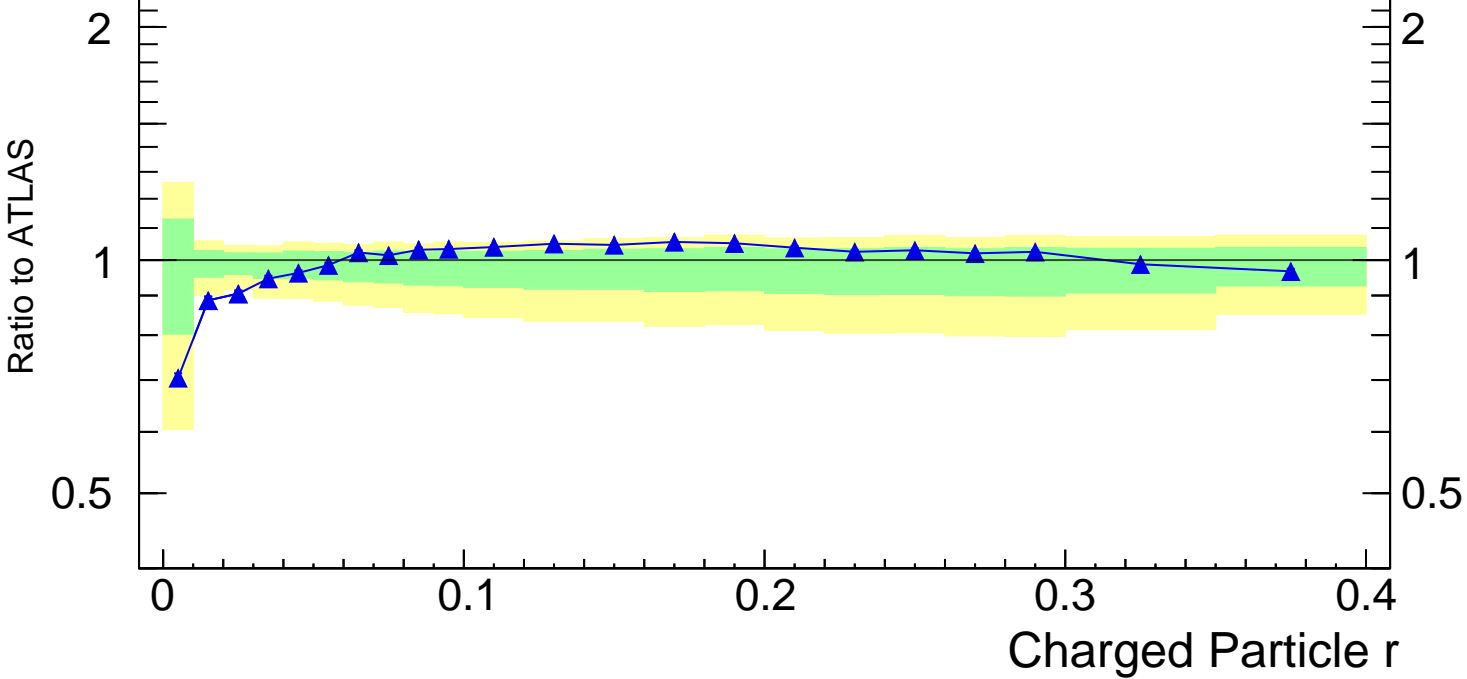

Radial profile ρ (track jets)

Rivet 3.1.10, 3.4M events
mcplots.cern.ch [arXiv:1306.3436]