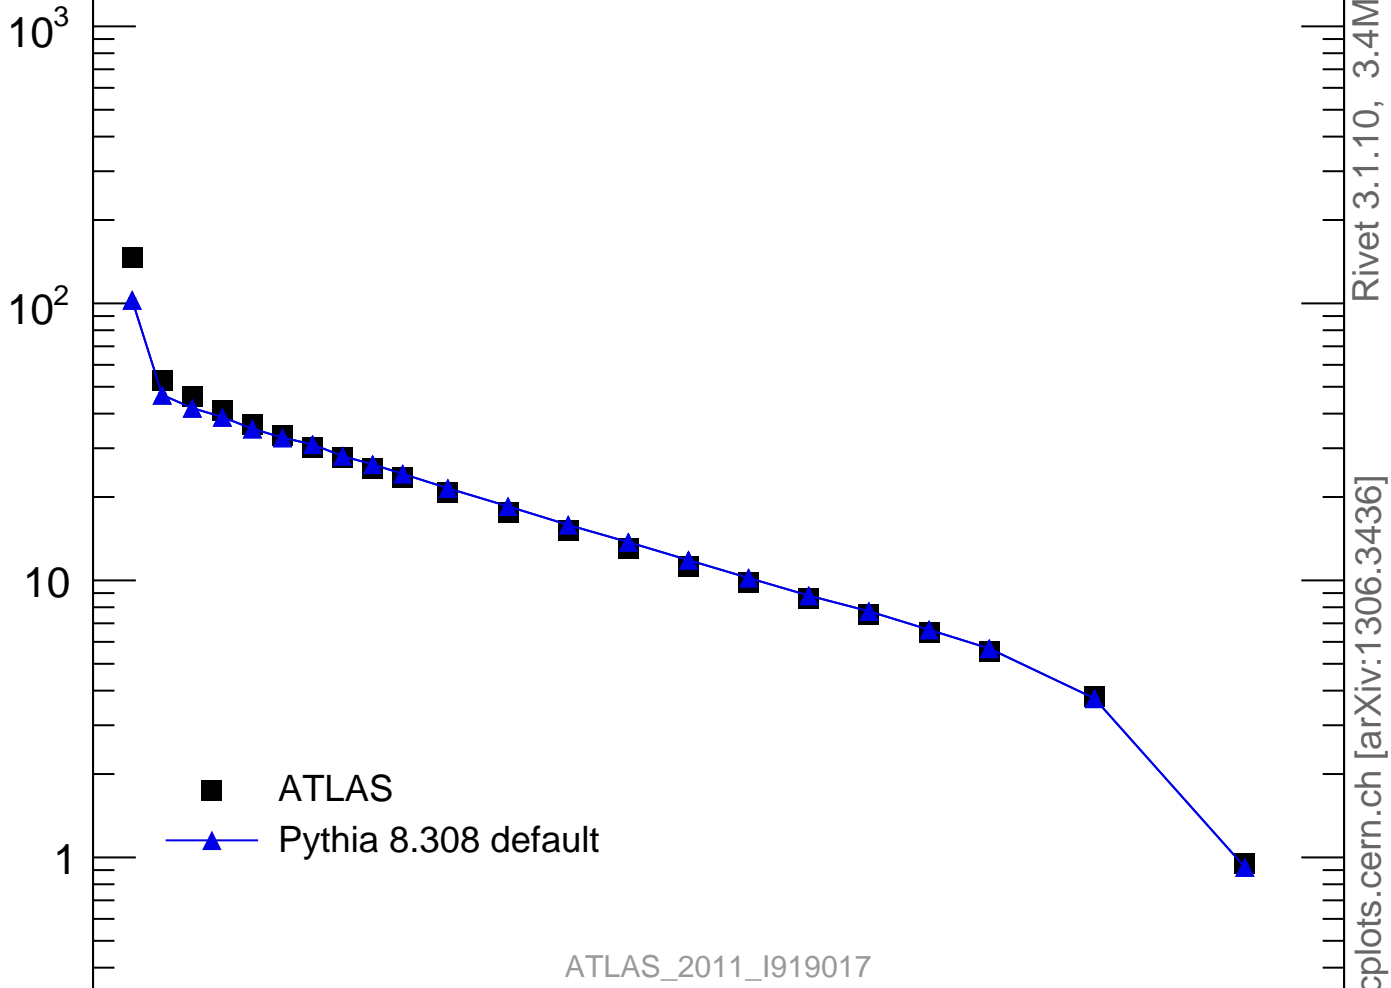

Radial profile ρ (track jets)

Rivet 3.1.10, 3.4M events
mcplots.cern.ch [arXiv:1306.3436]