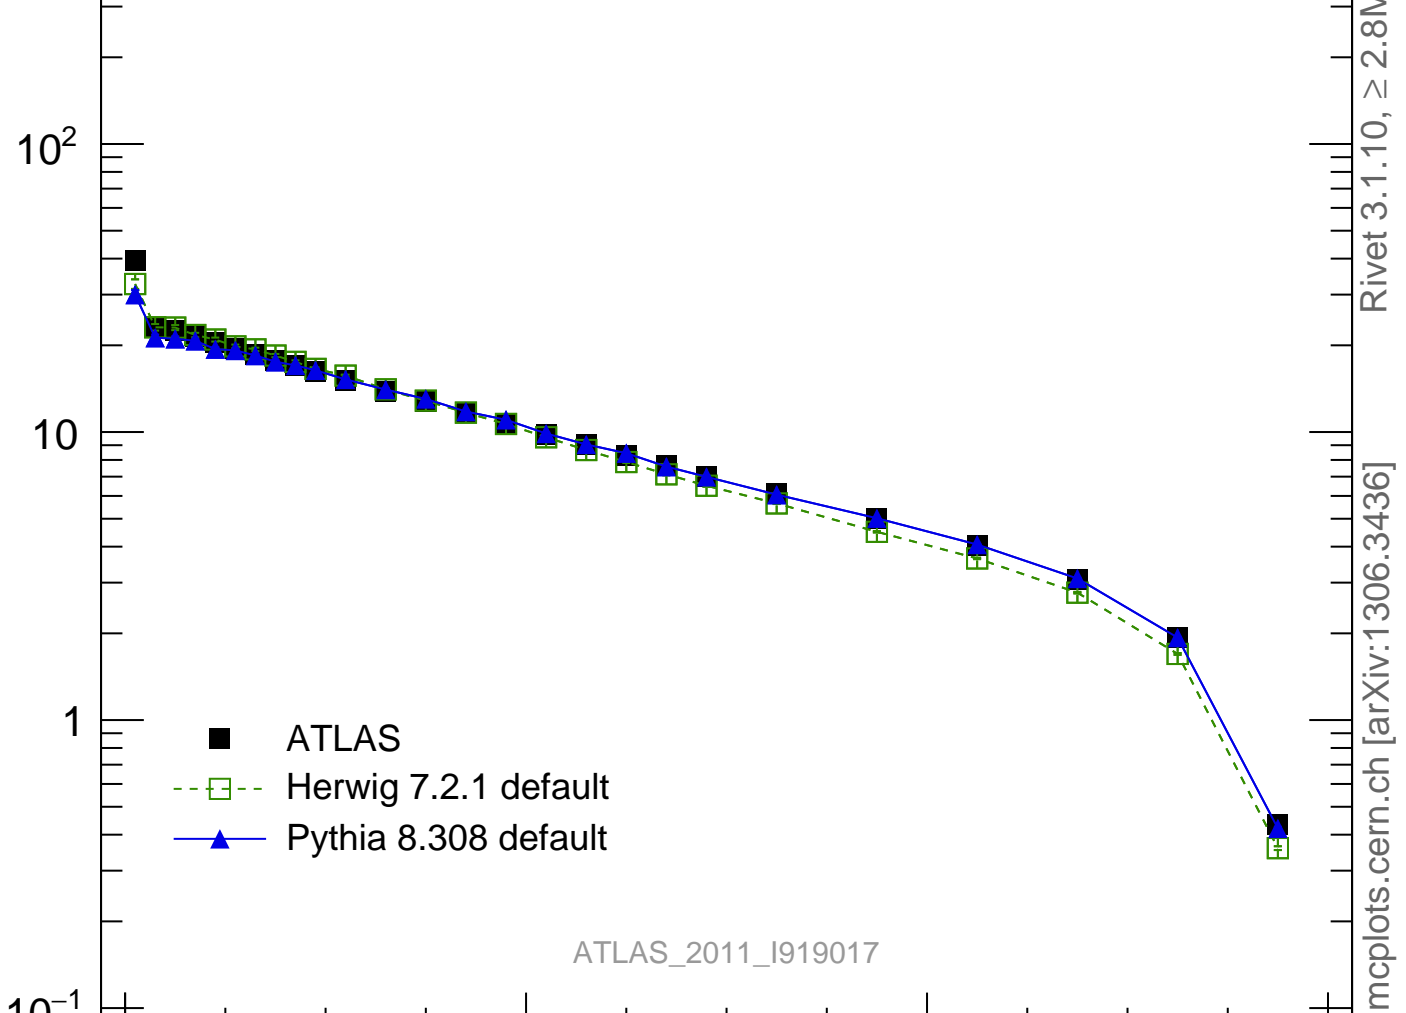

Radial profile ρ (track jets)

ATLAS_2011_I919017

Rivet 3.1.10, $\geq 2.8M$ events
mcplots.cern.ch [arXiv:1306.3436]