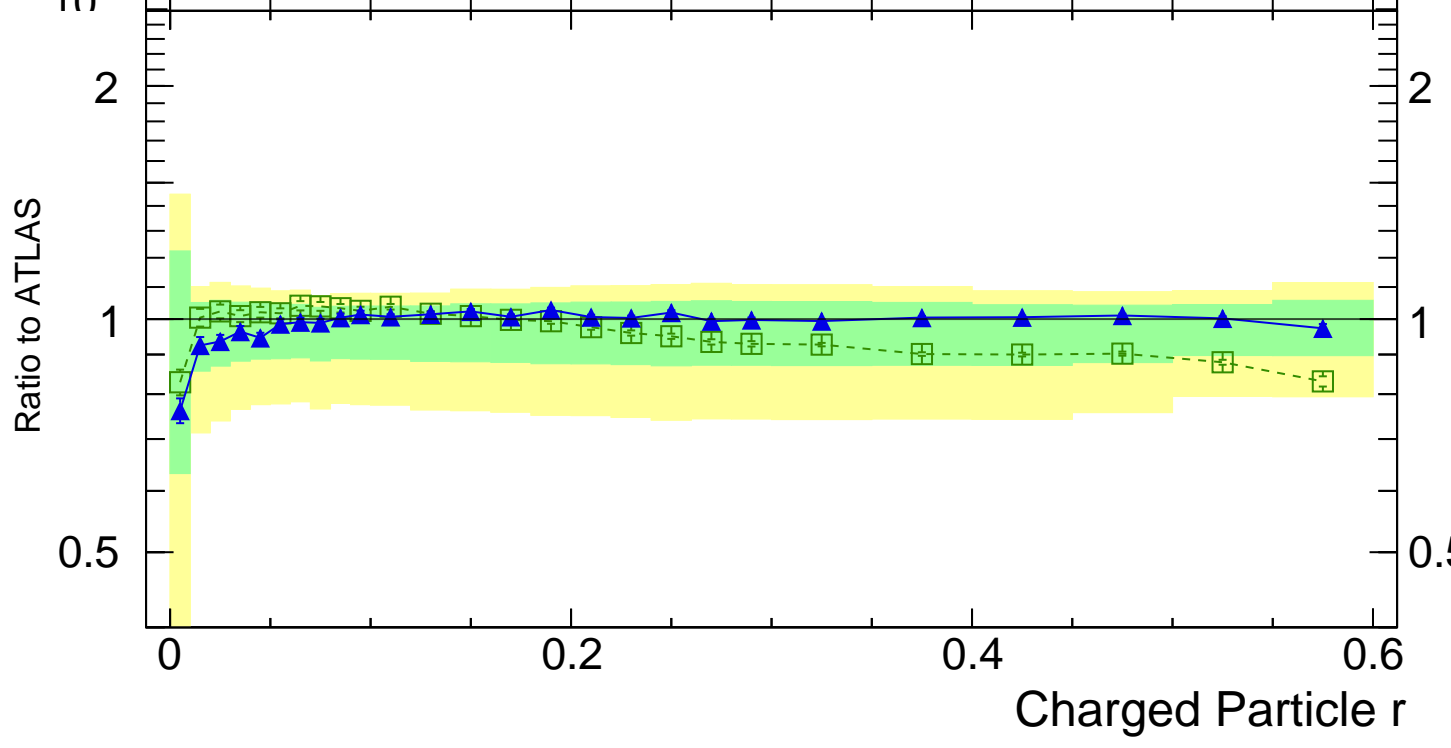

Radial profile ρ (track jets)

ATLAS_2011_I919017

Rivet 3.1.10, $\geq 2.8M$ events
mcplots.cern.ch [arXiv:1306.3436]